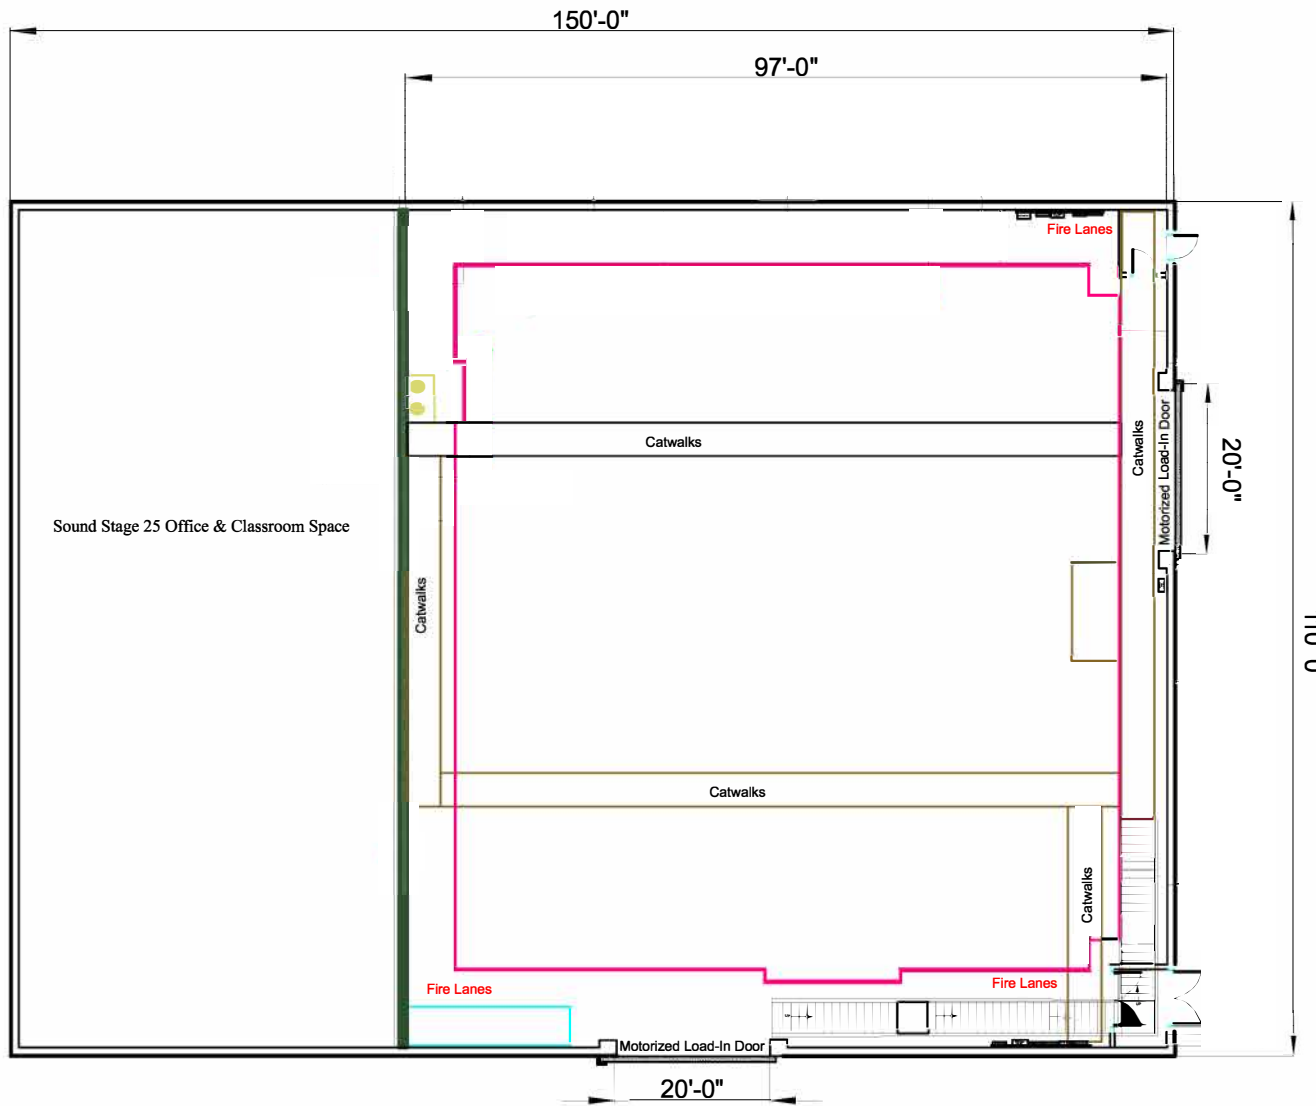

Production Group

STAGE PLAN

SS 25

Plan View - Sound Stage 25	
SCALE: 1/8"=1'-0"	DRAWN BY: J LIND/ J DIETZ
DATE: 6-06-2010	REVISED: 5-11-18/ 3/26/21
UNIVERSAL STUDIOS FLORIDA STAGE 25	PLATE # 1 OF 1