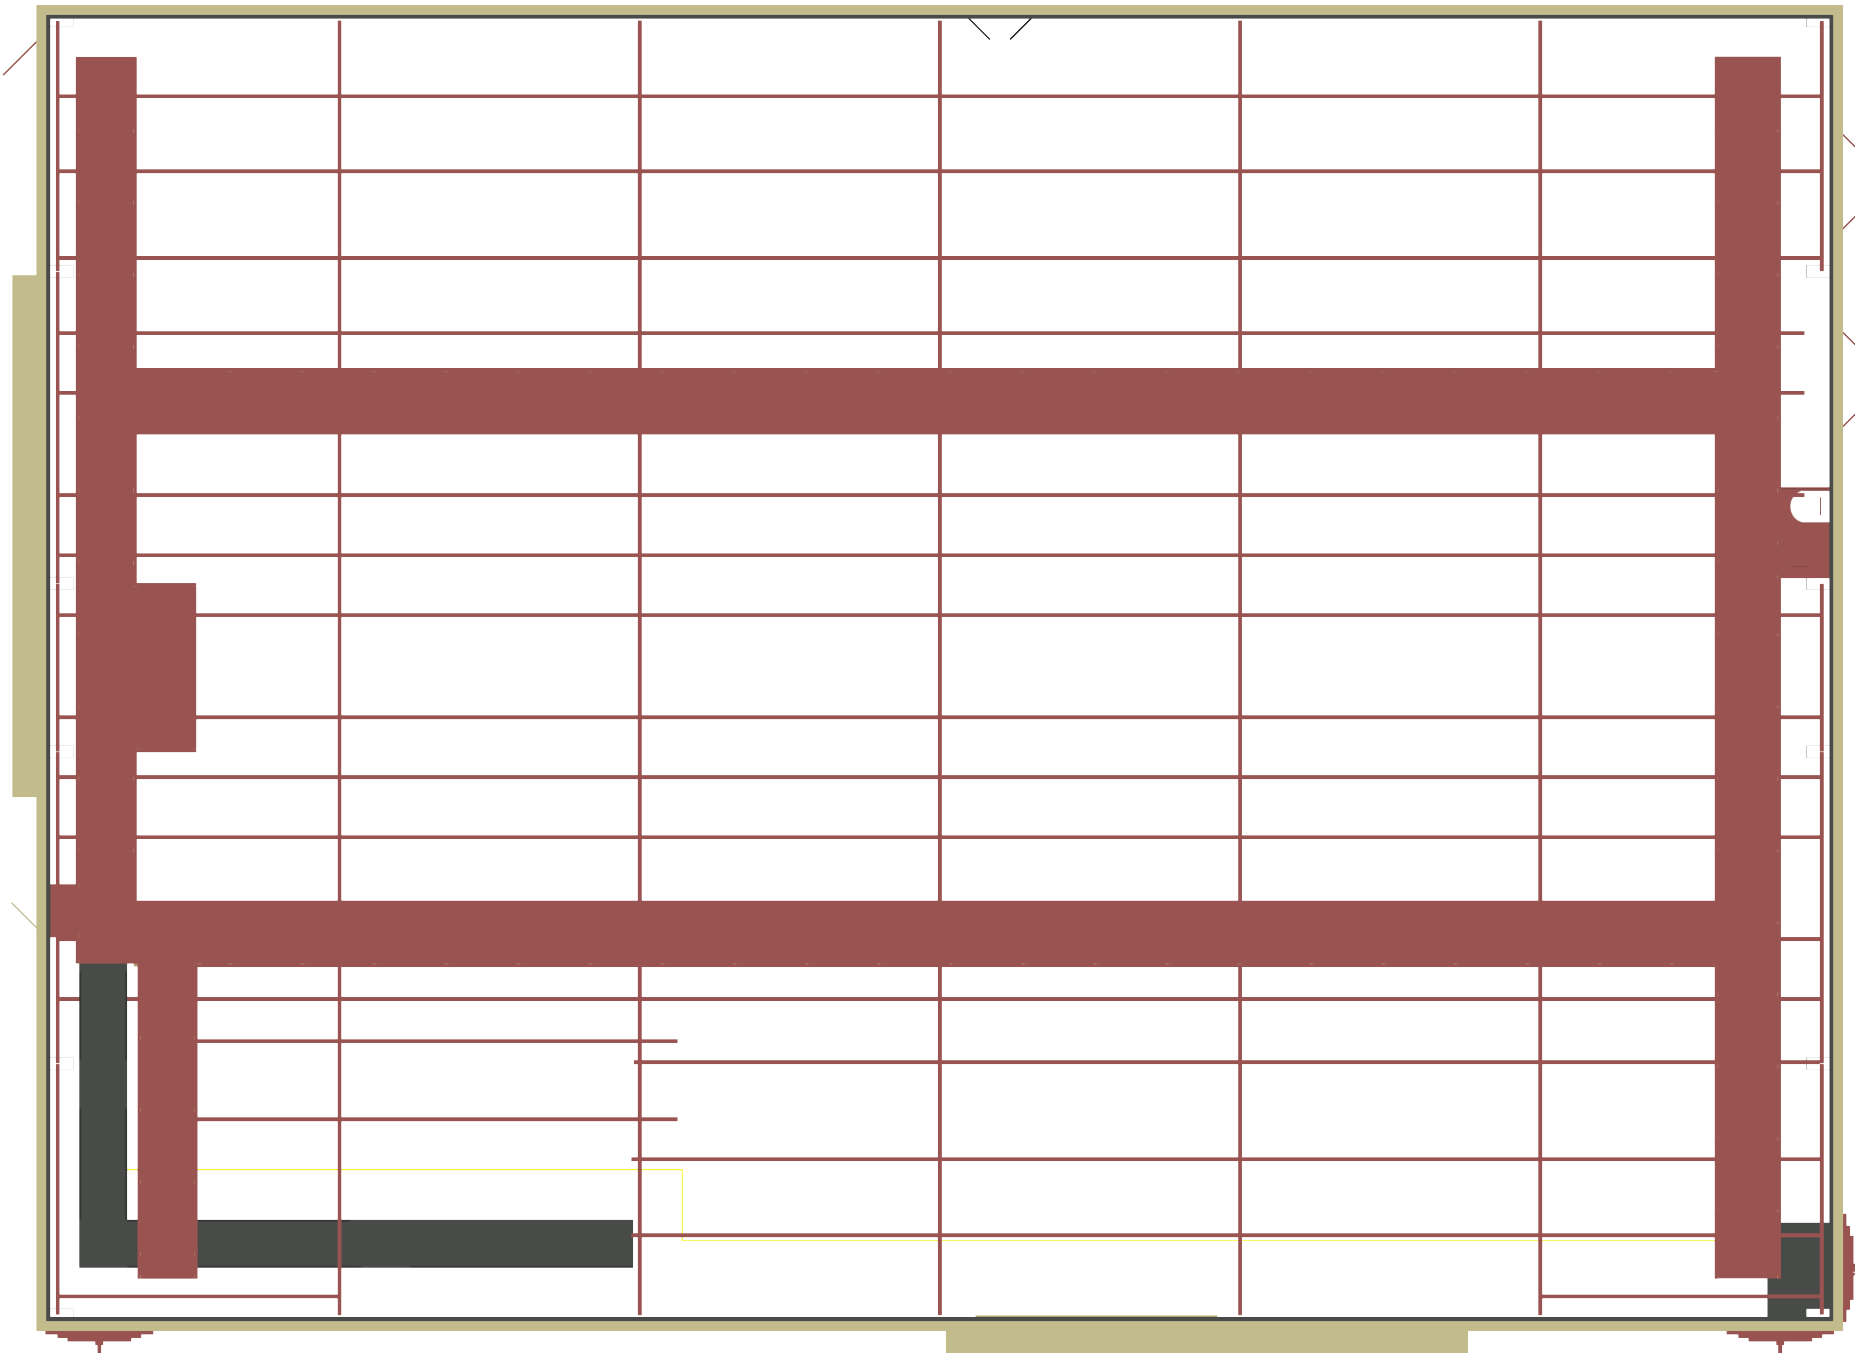

Production Group

DATE:
SPRING, 2024

DRAFTED BY:
MR

SOUNDSTAGE 19 - PLAN VIEW
SCALE : 1/16"=1'

SOUNDSTAGE 19 - RIGGING BEAMS
 SCALE : 1/16"=1'

0 5 10 FT

Production Group

DATE:
 SPRING, 2024

DRAFTED BY:
 MR

Production Group

DATE:
SPRING, 2024

DRAFTED BY:
MR

SOUNDSTAGE 19 - CATWALK
SCALE : 1/16"=1'

Production Group

DATE:
SPRING, 2024

DRAFTED BY:
MR

DATE:
SPRING, 2024

DRAFTED BY:
MR

SOUNDSTAGE 19 - ISOMETRIC VIEW - LOOKING NORTHEAST

SCALE : 1/16"=1'

**Production
Group**

DATE:
SPRING, 2024

DRAFTED BY:
MR

SOUNDSTAGE 19 - ISOMETRIC VIEW - LOOKING SOUTHWEST

SCALE : 1/16"=1'