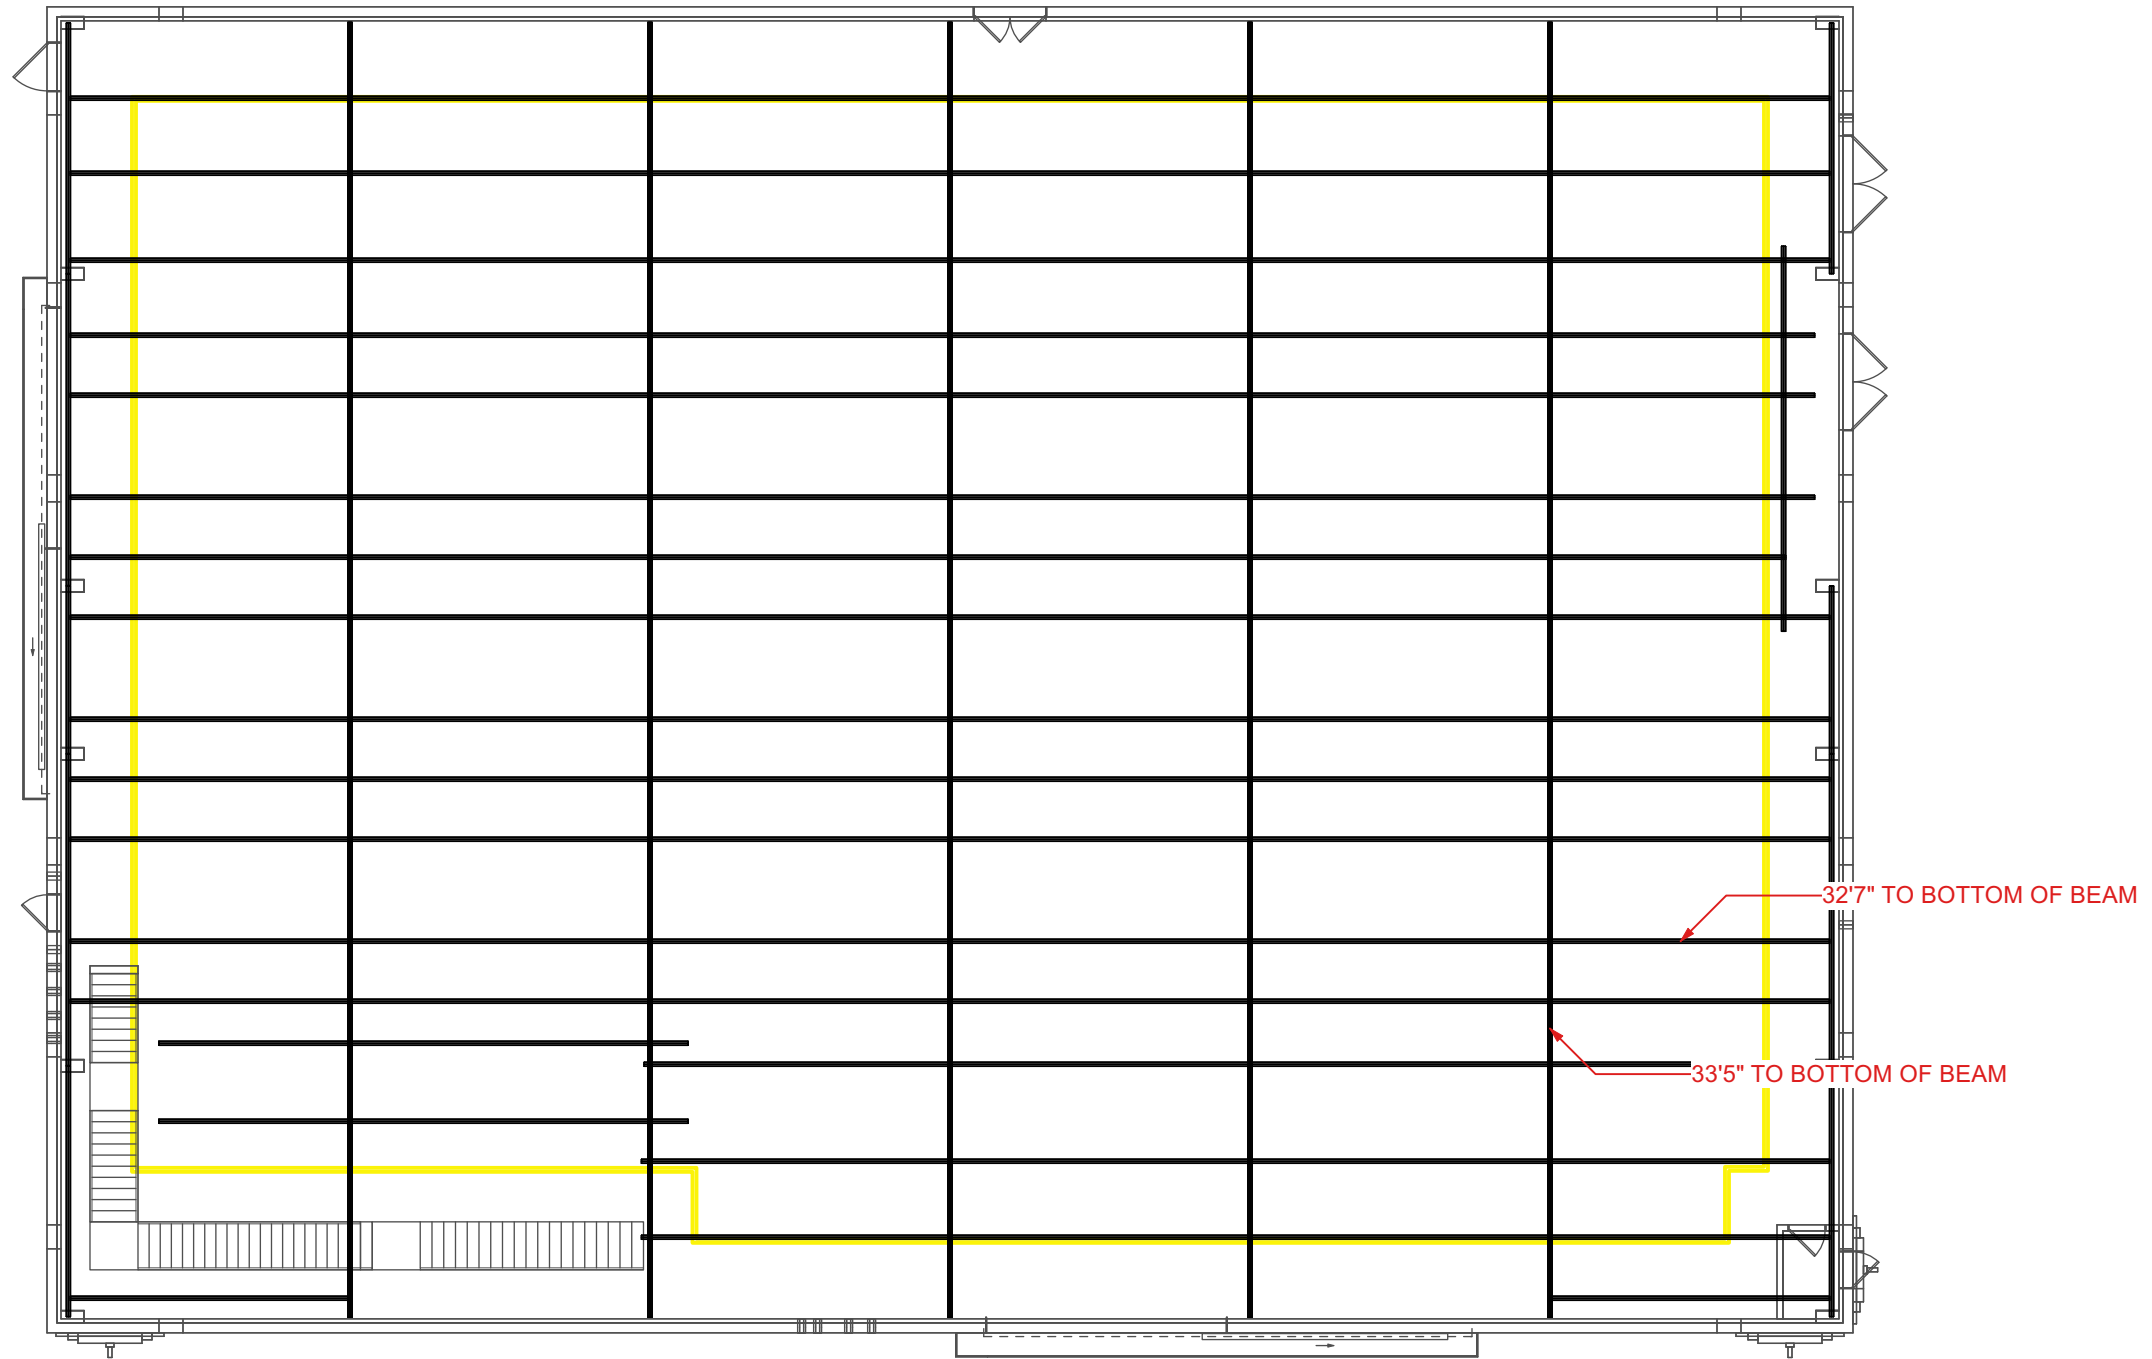

Production Group

DATE:
SPRING, 2024

DRAFTED BY:
MR

SOUNDSTAGE 19 - PLAN VIEW
SCALE : 1/16"=1'

SOUNDSTAGE 19 - RIGGING BEAMS
 SCALE : 1/16"=1'

0 5 10 FT

Production Group

DATE:
 SPRING, 2024

SOUNDSTAGE 19 - STAGE DETAILS

SCALE : 1/16"=1'

Production Group

DATE:
SPRING, 2024

DRAFTED BY:
MR

SOUNDSTAGE 19 - OUTSIDE FACILITIES

SCALE : 1/16"=1'

**Production
Group**

DATE:
SPRING, 2024

DRAFTED BY:
MR

SOUNDSTAGE 19 - ISOMETRIC VIEW - LOOKING NORTHEAST

SCALE : 1/16"=1'

**Production
Group**

DATE:
SPRING, 2024

DRAFTED BY:
MR

SOUNDSTAGE 19 - ISOMETRIC VIEW - LOOKING SOUTHWEST

SCALE : 1/16"=1'