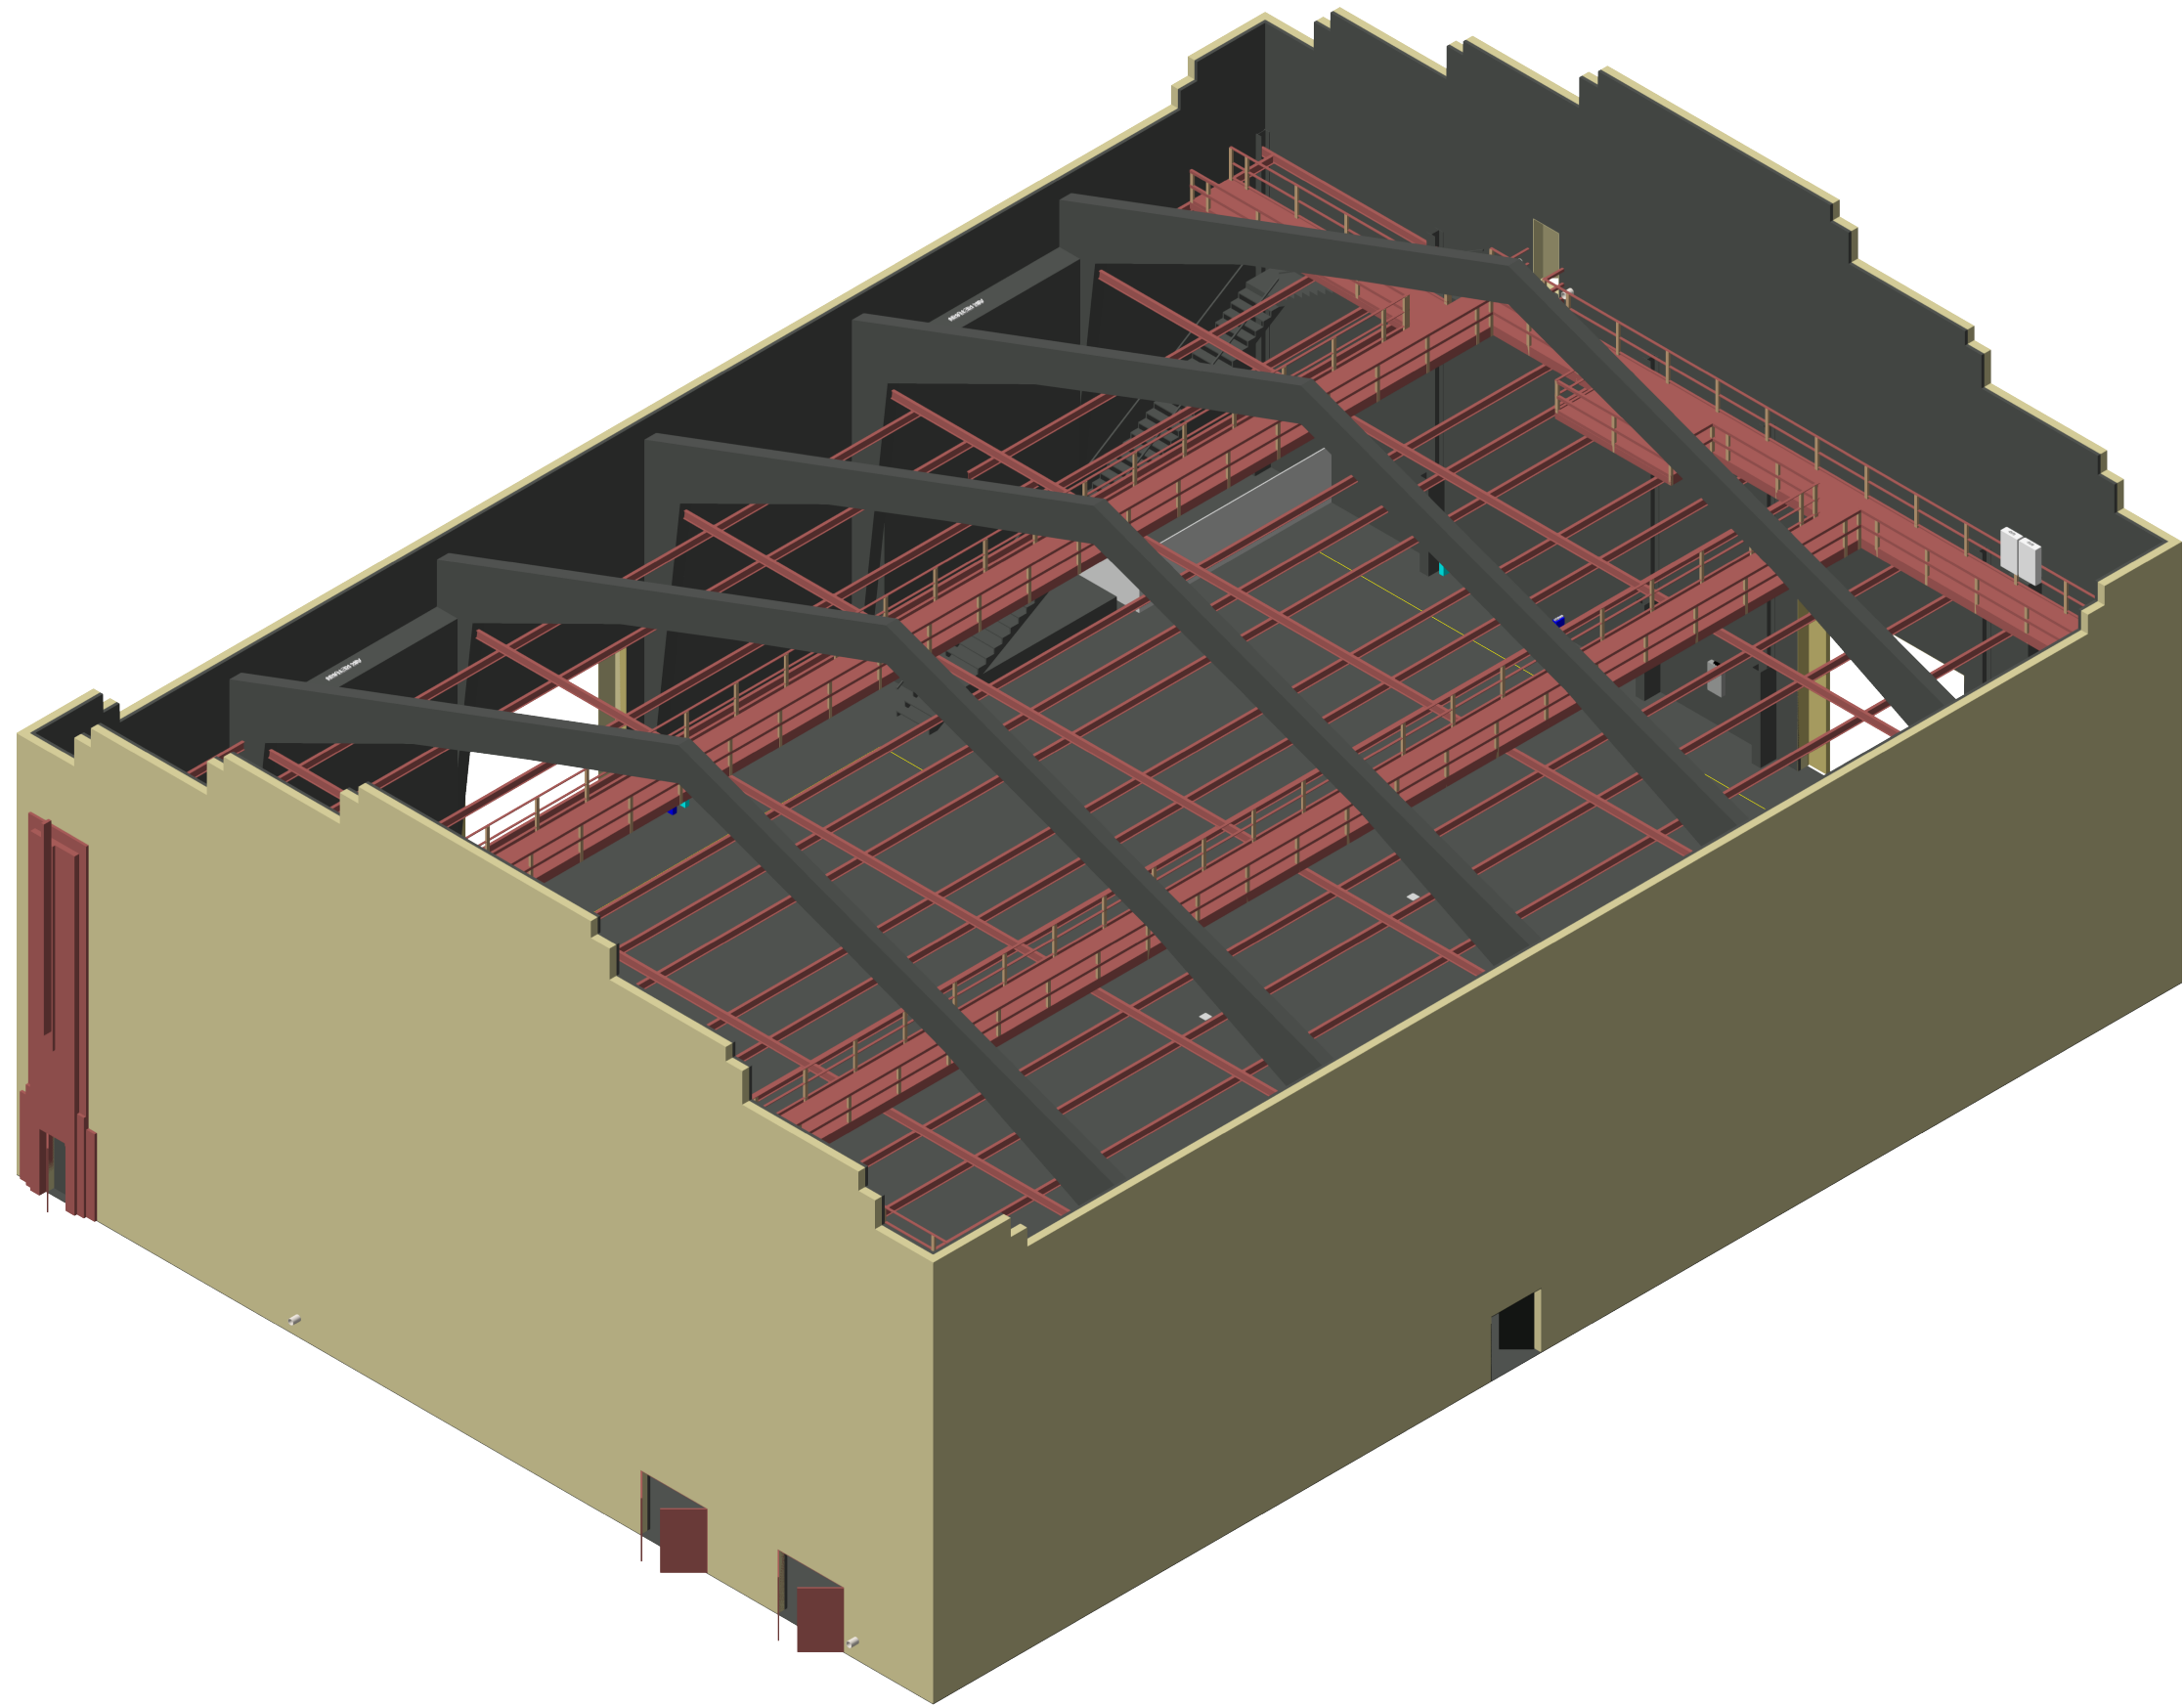

SOUNDSTAGE 19 - STAGE DETAILS

SCALE : 1/16"=1'

Production Group

DATE:
SPRING, 2024

DRAFTED BY:
MR

SOUNDSTAGE 19 - OUTSIDE FACILITIES

SCALE : 1/16"=1'

**Production
Group**

DATE:
SPRING, 2024

DRAFTED BY:
MR

SOUNDSTAGE 19 - ISOMETRIC VIEW - LOOKING NORTHEAST

SCALE : 1/16"=1'

**Production
Group**

DATE:
SPRING, 2024

DRAFTED BY:
MR

SOUNDSTAGE 19 - ISOMETRIC VIEW - LOOKING SOUTHWEST

SCALE : 1/16"=1'