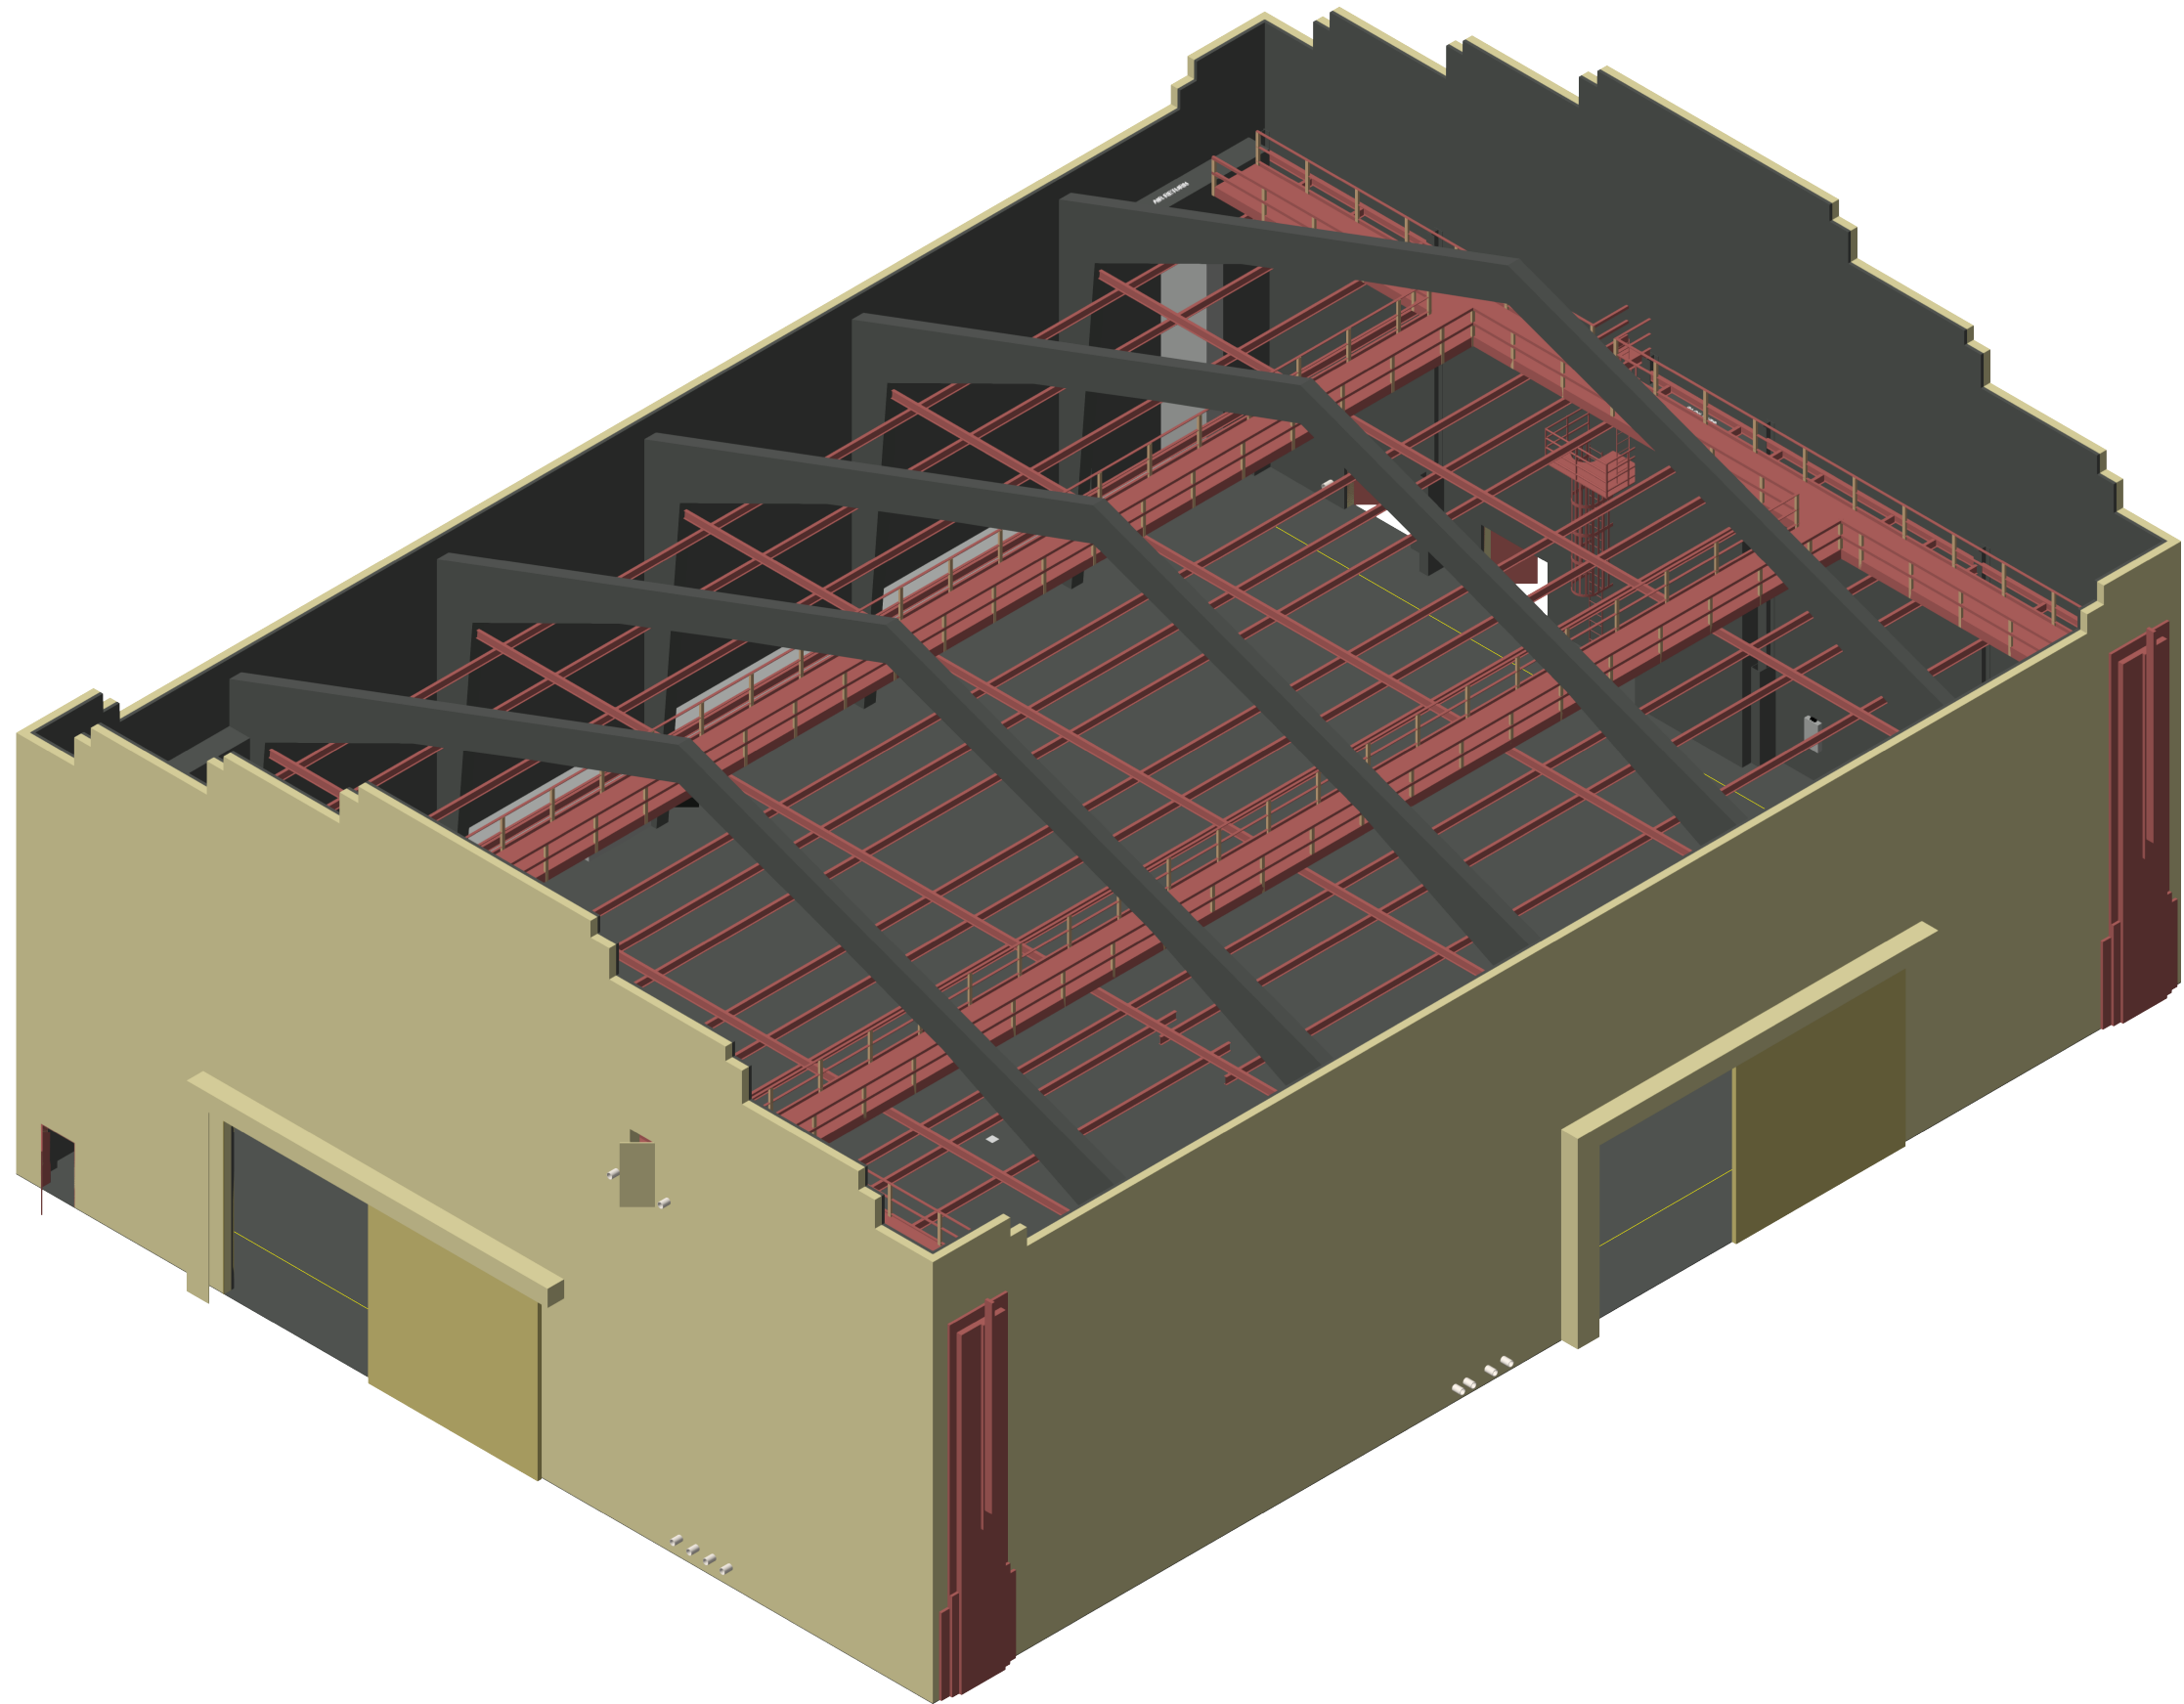

DRAFTED BY:
 MR

Production Group

DATE:
SPRING, 2024

DRAFTED BY:
MR

SOUNDSTAGE 19 - CATWALK
SCALE : 1/16"=1'

Production Group

DATE:
SPRING, 2024

DRAFTED BY:
MR

SOUNDSTAGE 19 - STAGE DETAILS

SCALE : 1/16"=1'

Production Group

DATE:
SPRING, 2024

DRAFTED BY:
MR

SOUNDSTAGE 19 - OUTSIDE FACILITIES

SCALE : 1/16"=1'

**Production
Group**

DATE:
SPRING, 2024

DRAFTED BY:
MR

SOUNDSTAGE 19 - ISOMETRIC VIEW - LOOKING NORTHEAST

SCALE : 1/16"=1'

**Production
Group**

DATE:
SPRING, 2024

DRAFTED BY:
MR

SOUNDSTAGE 19 - ISOMETRIC VIEW - LOOKING SOUTHWEST

SCALE : 1/16"=1'