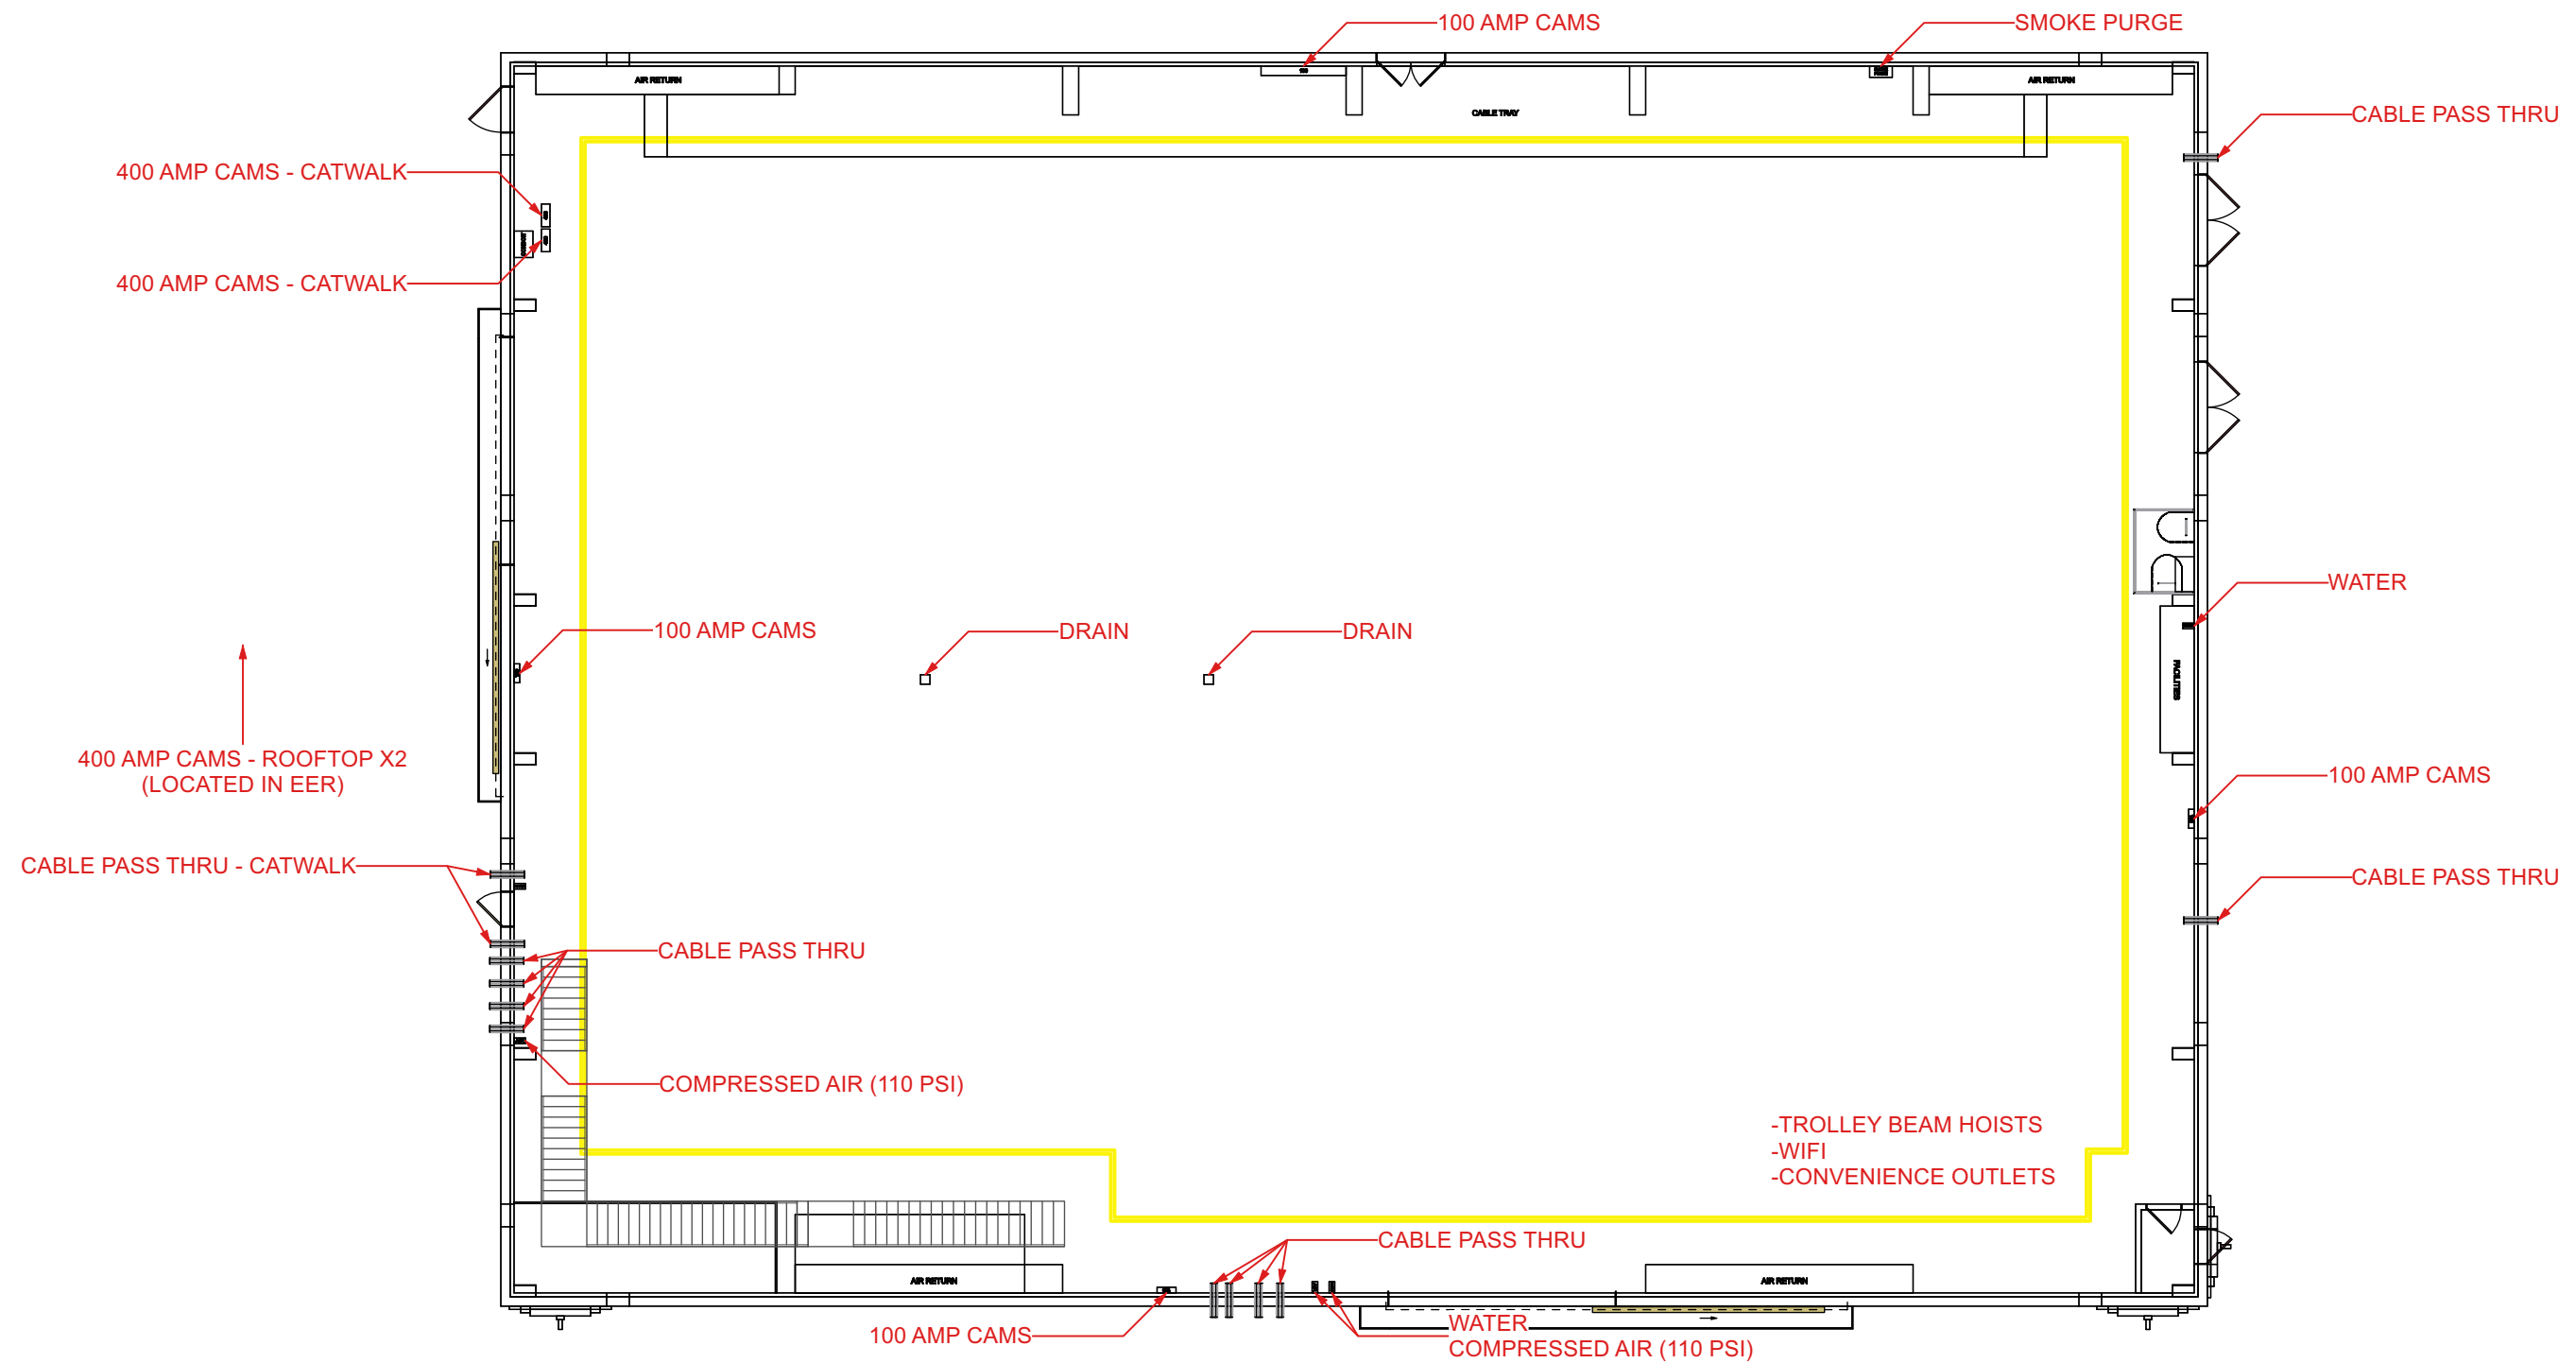

Production Group

DATE:
SPRING, 2024

DRAFTED BY:
MR

SOUNDSTAGE 19 - STAGE DETAILS

SCALE : 1/16"=1'