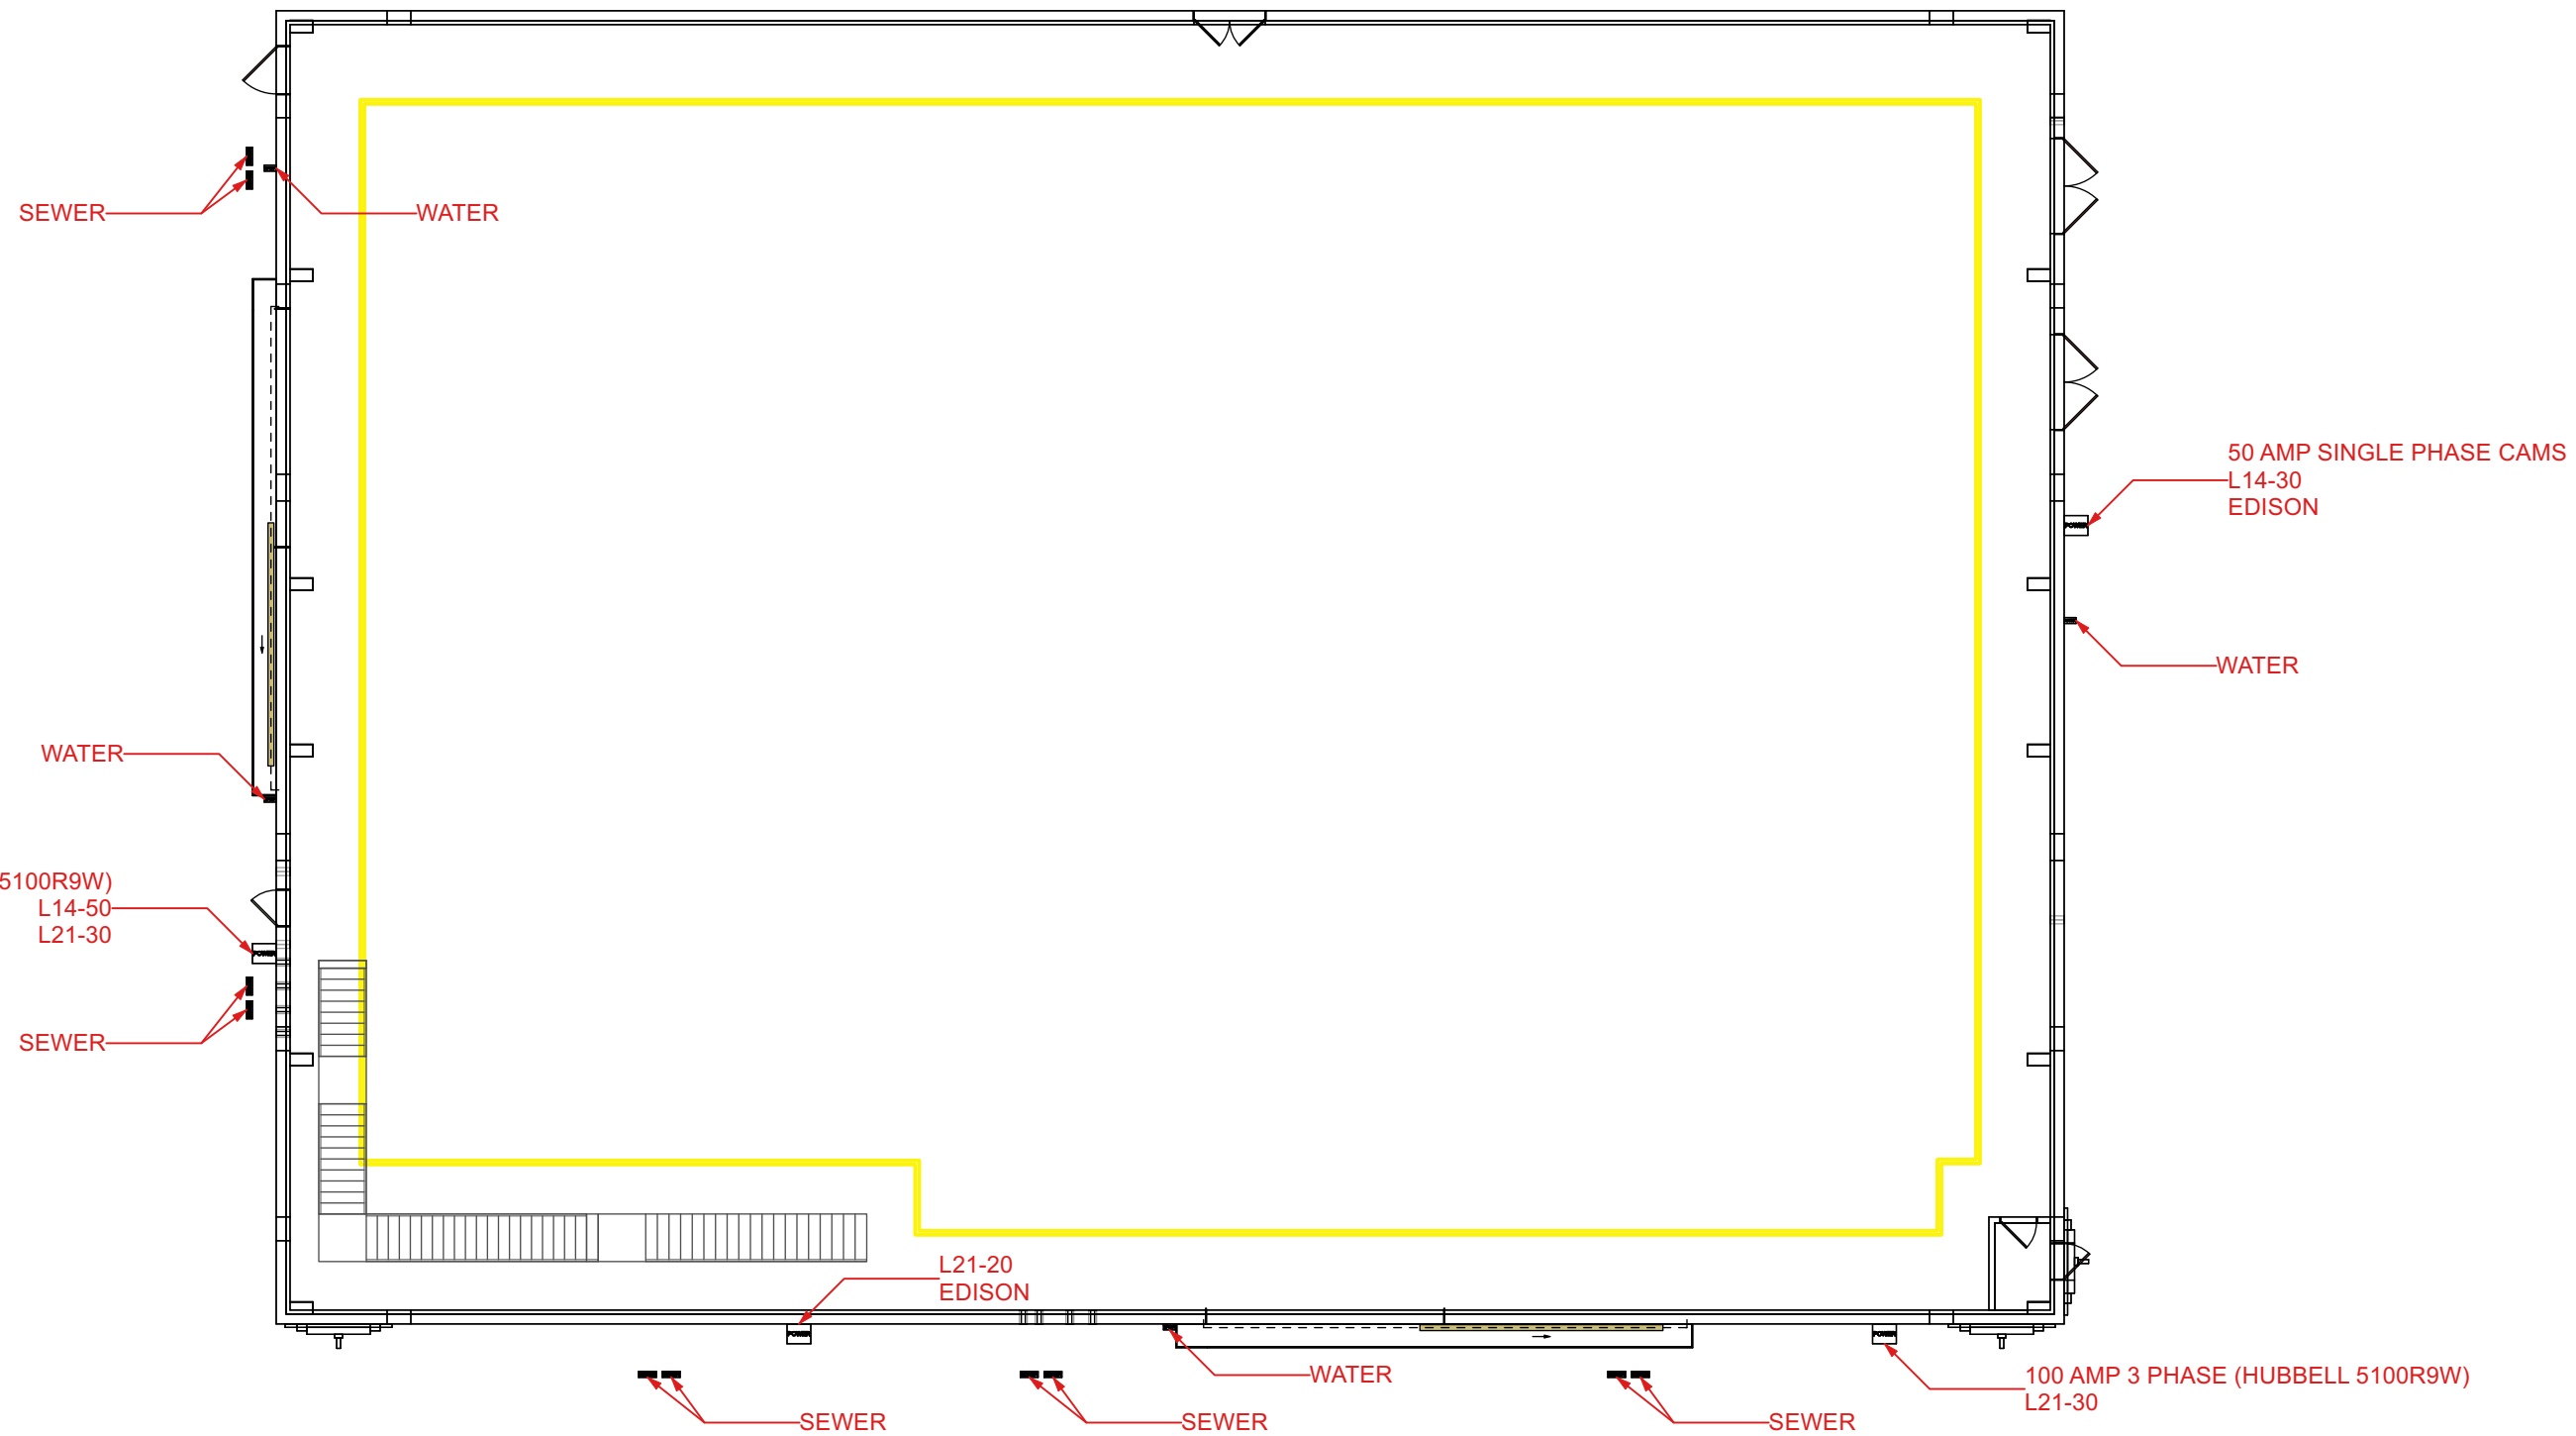

Production Group

DATE:
SPRING, 2024

DRAFTED BY:
MR

SOUNDSTAGE 19 - PLAN VIEW
SCALE : 1/16"=1'

SOUNDSTAGE 19 - RIGGING BEAMS
 SCALE : 1/16"=1'

0 5 10 FT

Production Group

DATE:
 SPRING, 2024

SOUNDSTAGE 19 - STAGE DETAILS

SCALE : 1/16"=1'

Production Group

DATE:
SPRING, 2024

DRAFTED BY:
MR

SOUNDSTAGE 19 - OUTSIDE FACILITIES

SCALE : 1/16"=1'

**Production
Group**

DATE:
SPRING, 2024

DRAFTED BY:
MR

SOUNDSTAGE 19 - ISOMETRIC VIEW - LOOKING NORTHEAST

SCALE : 1/16"=1'

**Production
Group**

DATE:
SPRING, 2024

DRAFTED BY:
MR

SOUNDSTAGE 19 - ISOMETRIC VIEW - LOOKING SOUTHWEST

SCALE : 1/16"=1'