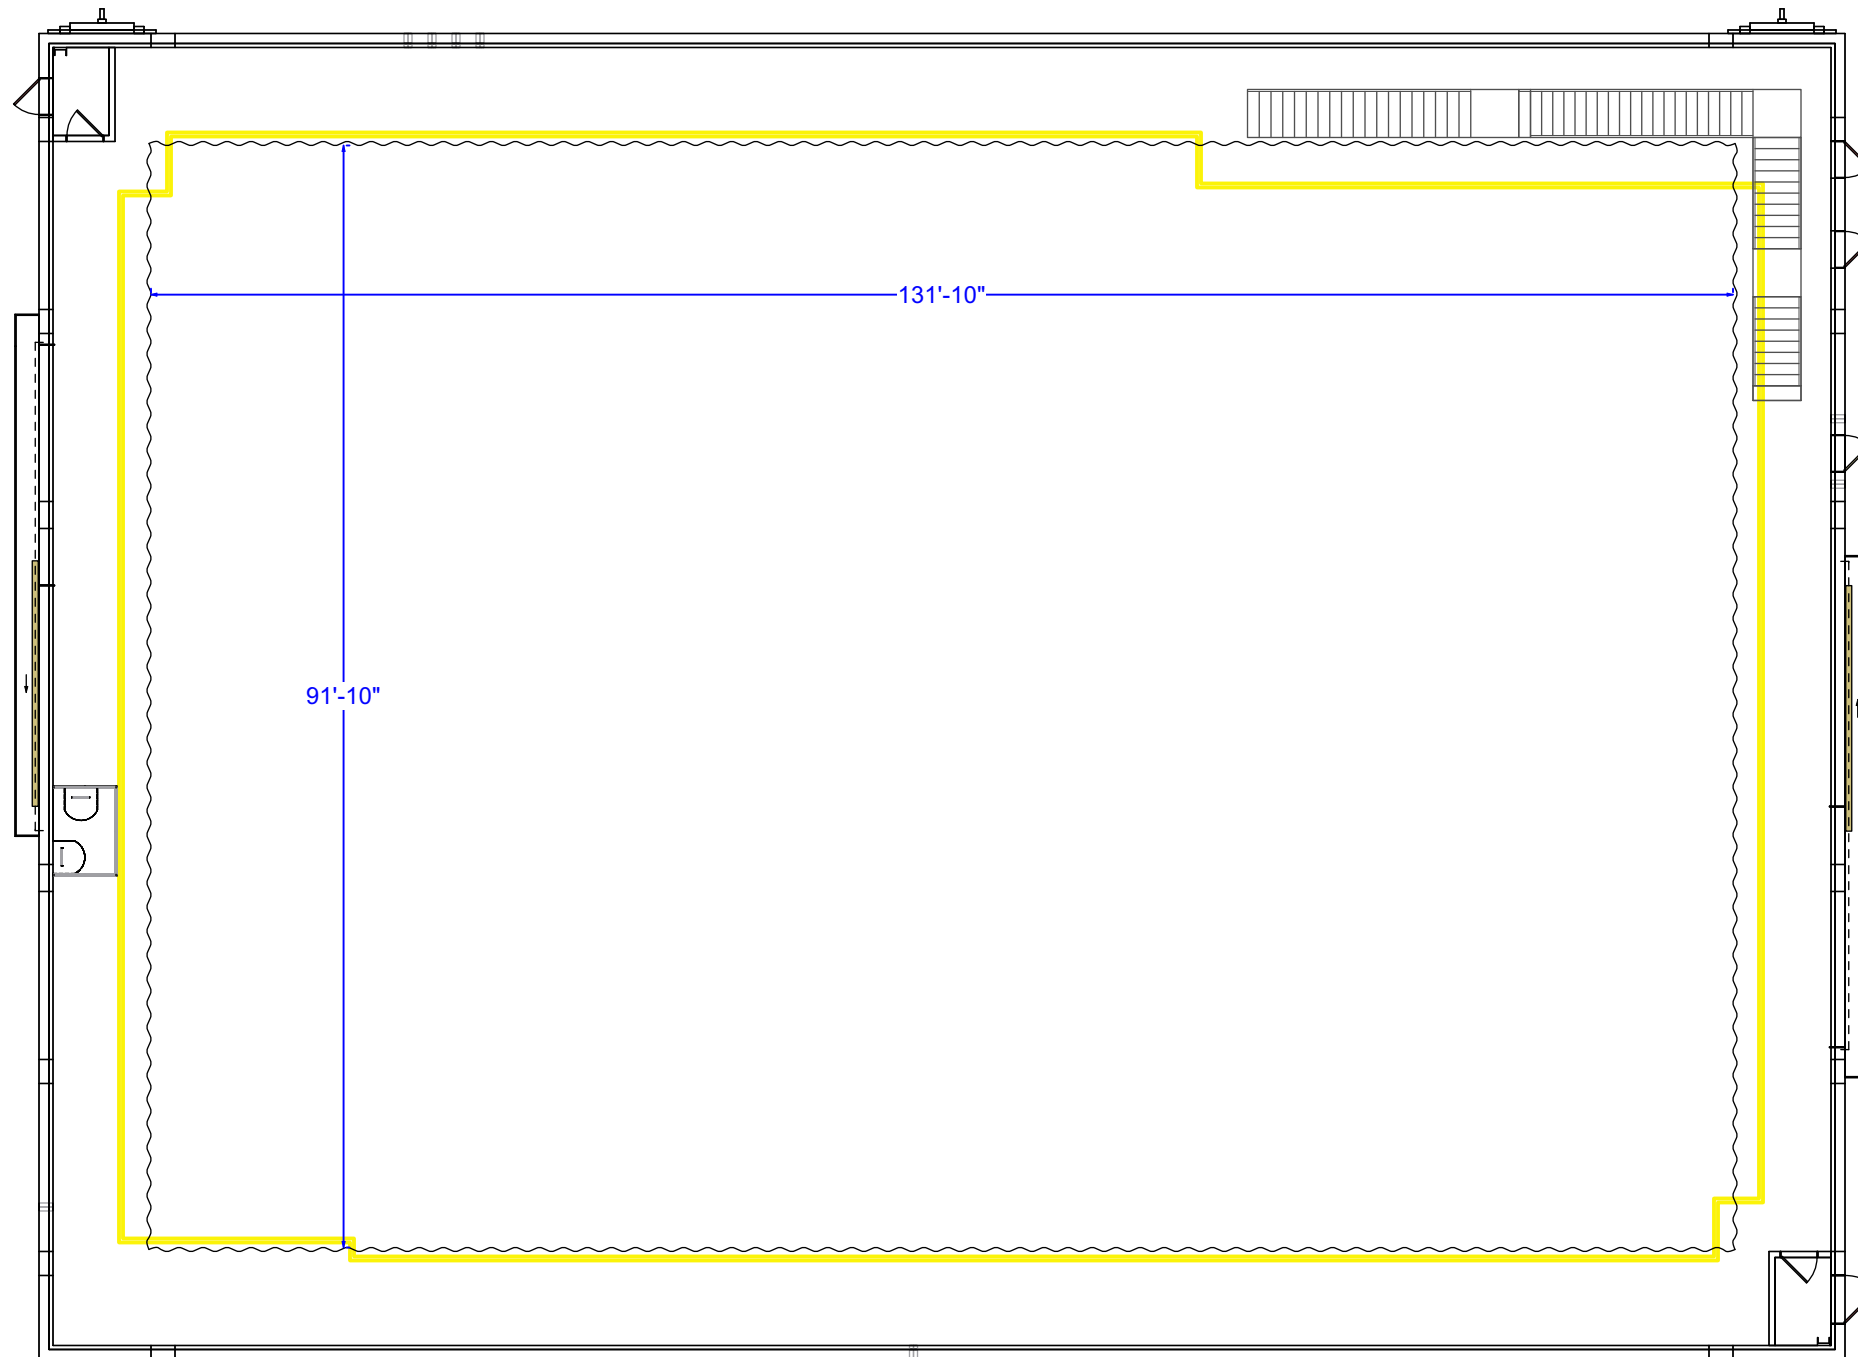

# SOUNDSTAGE 20 - CATWALK

SCALE : 1/16"=1'

DATE:  
SPRING, 2024

DRAFTED BY:  
MR

# SOUNDSTAGE 20 - STAGE DETAILS

SCALE : 1/16"=1'

DATE:  
SPRING, 2024

DRAFTED BY:  
MR

## SOUNDSTAGE 20 - ISOMETRIC VIEW - LOOKING SOUTHWEST

SCALE : 1/16"=1'

DATE:  
SPRING, 2024

DRAFTED BY:  
MR

# SOUNDSTAGE 20 - ISOMETRIC VIEW - LOOKING NORTHEAST

SCALE : 1/16"=1'

DATE:  
SPRING, 2024

DRAFTED BY:  
MR