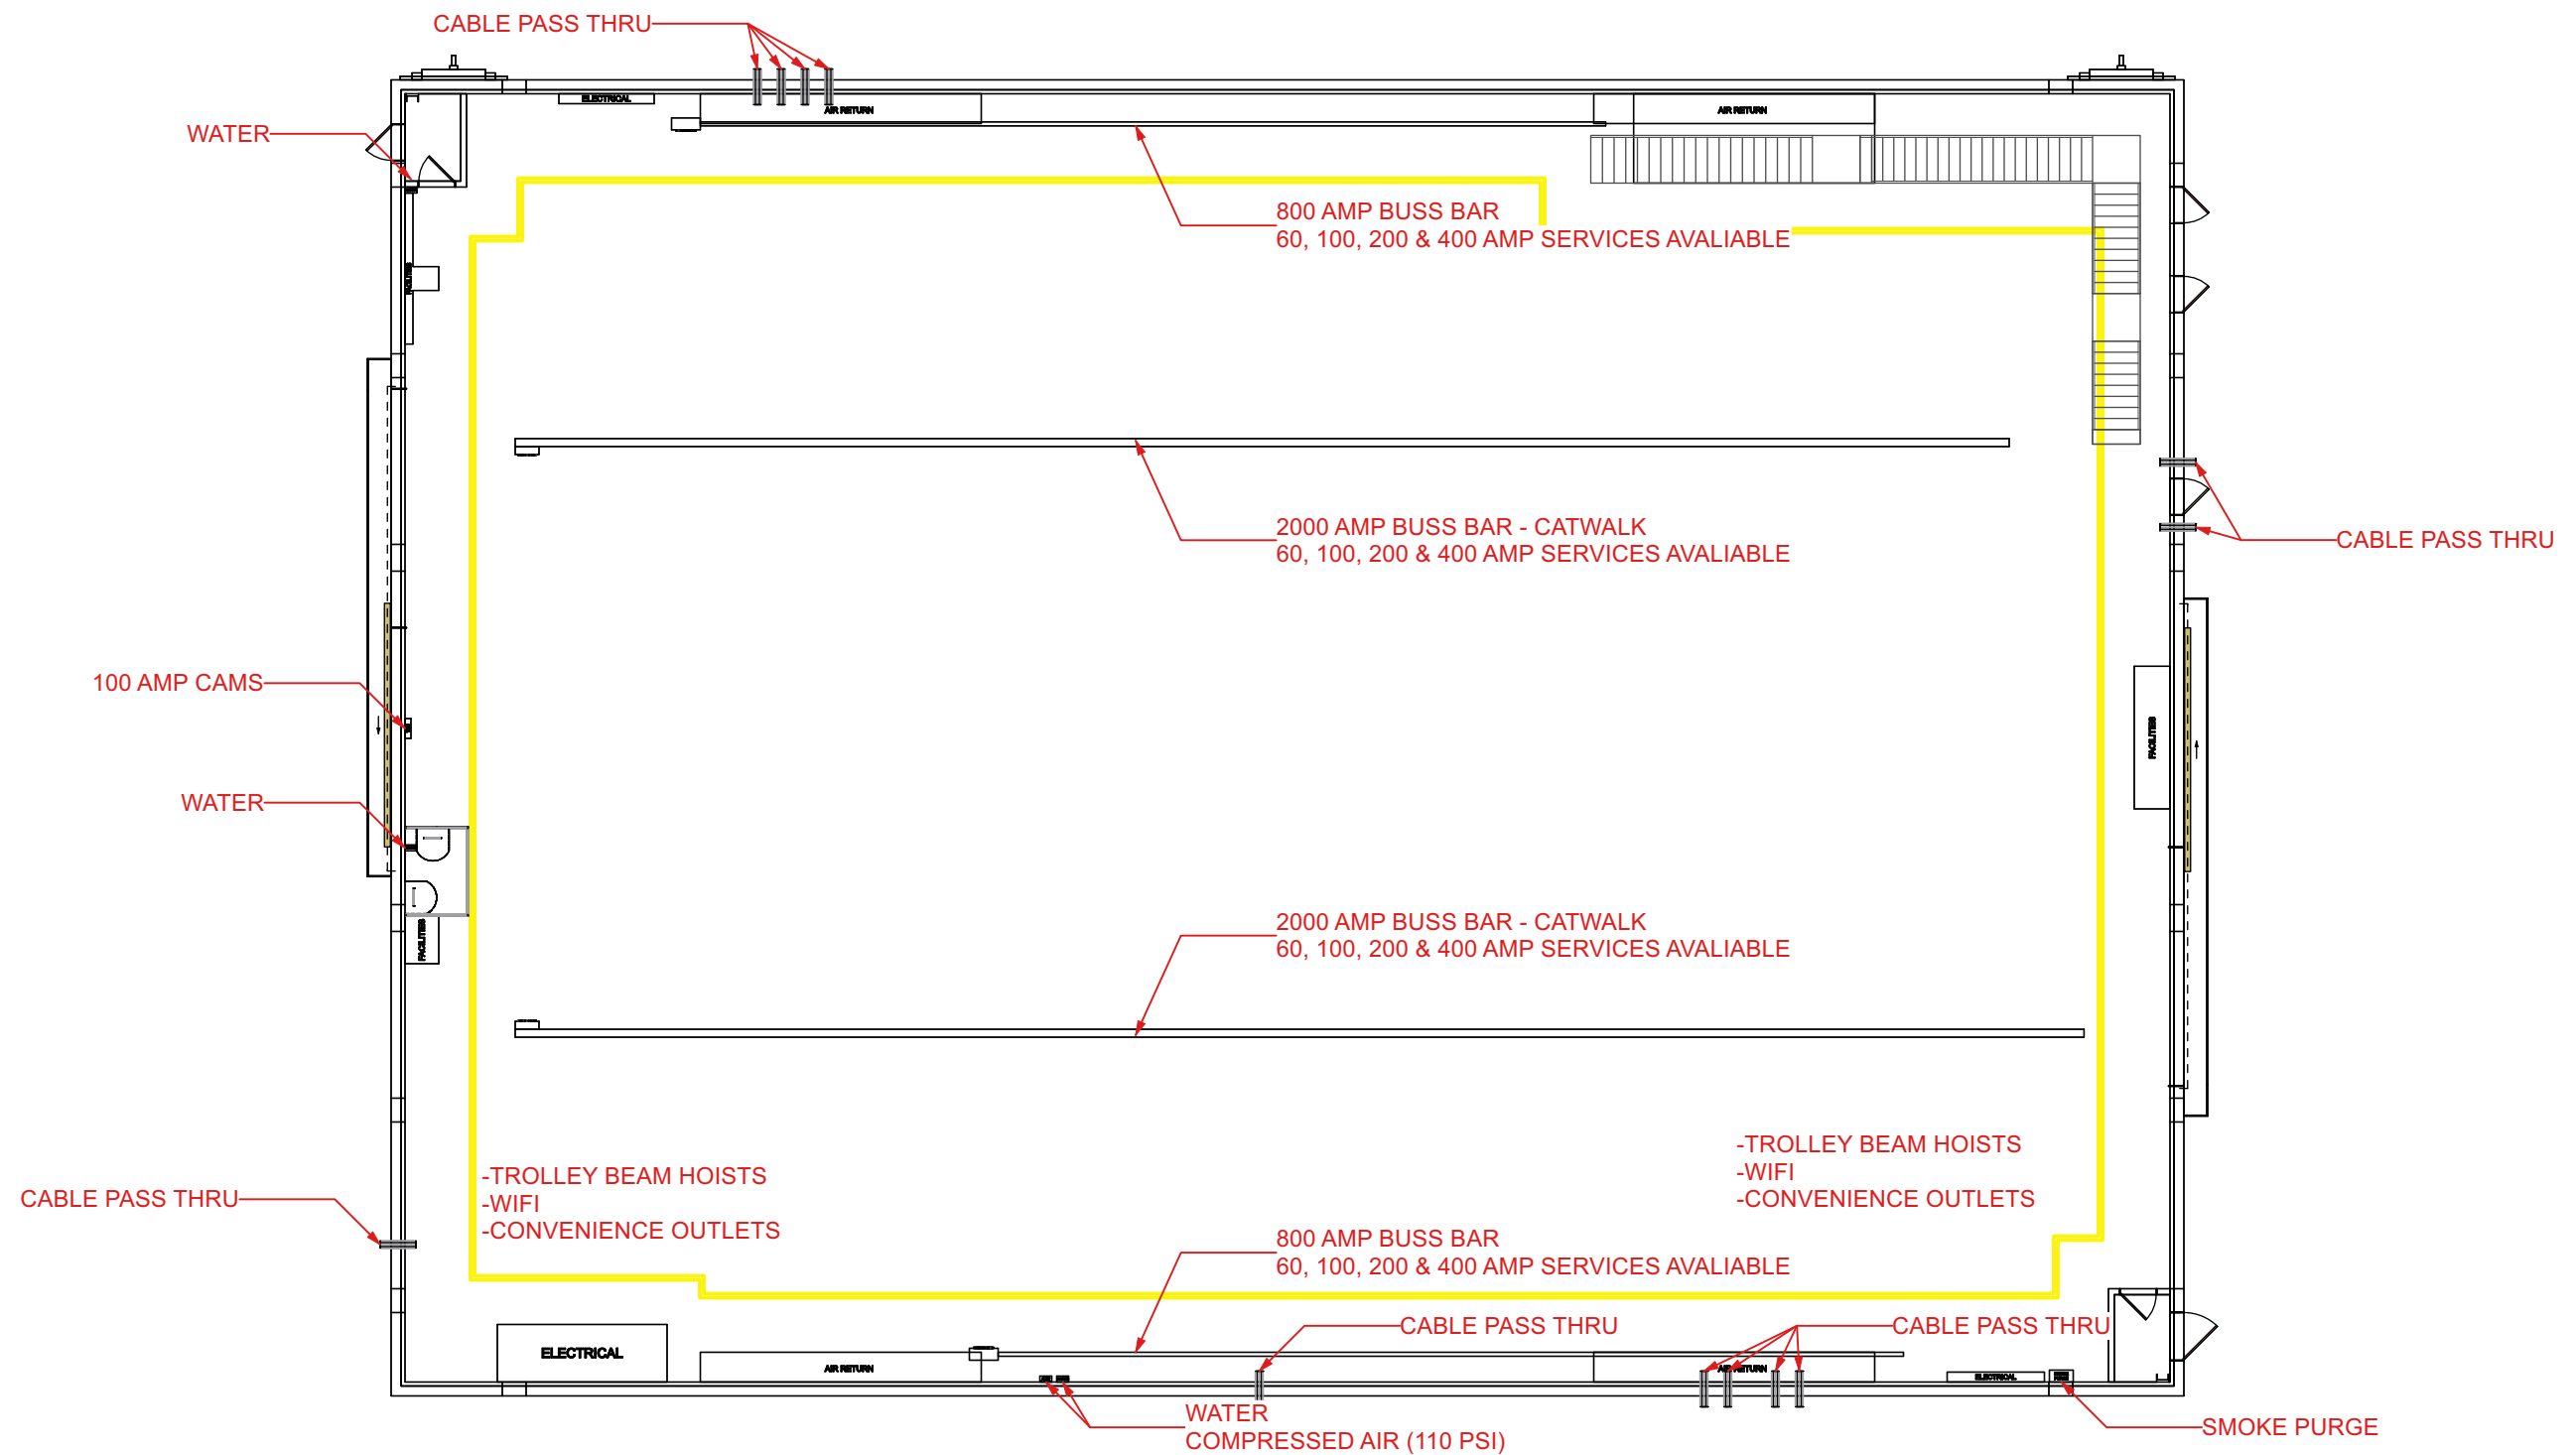

DATE:
SPRING, 2024

DRAFTED BY:
MR

SOUNDSTAGE 20 - STAGE DETAILS

SCALE : 1/16"=1'