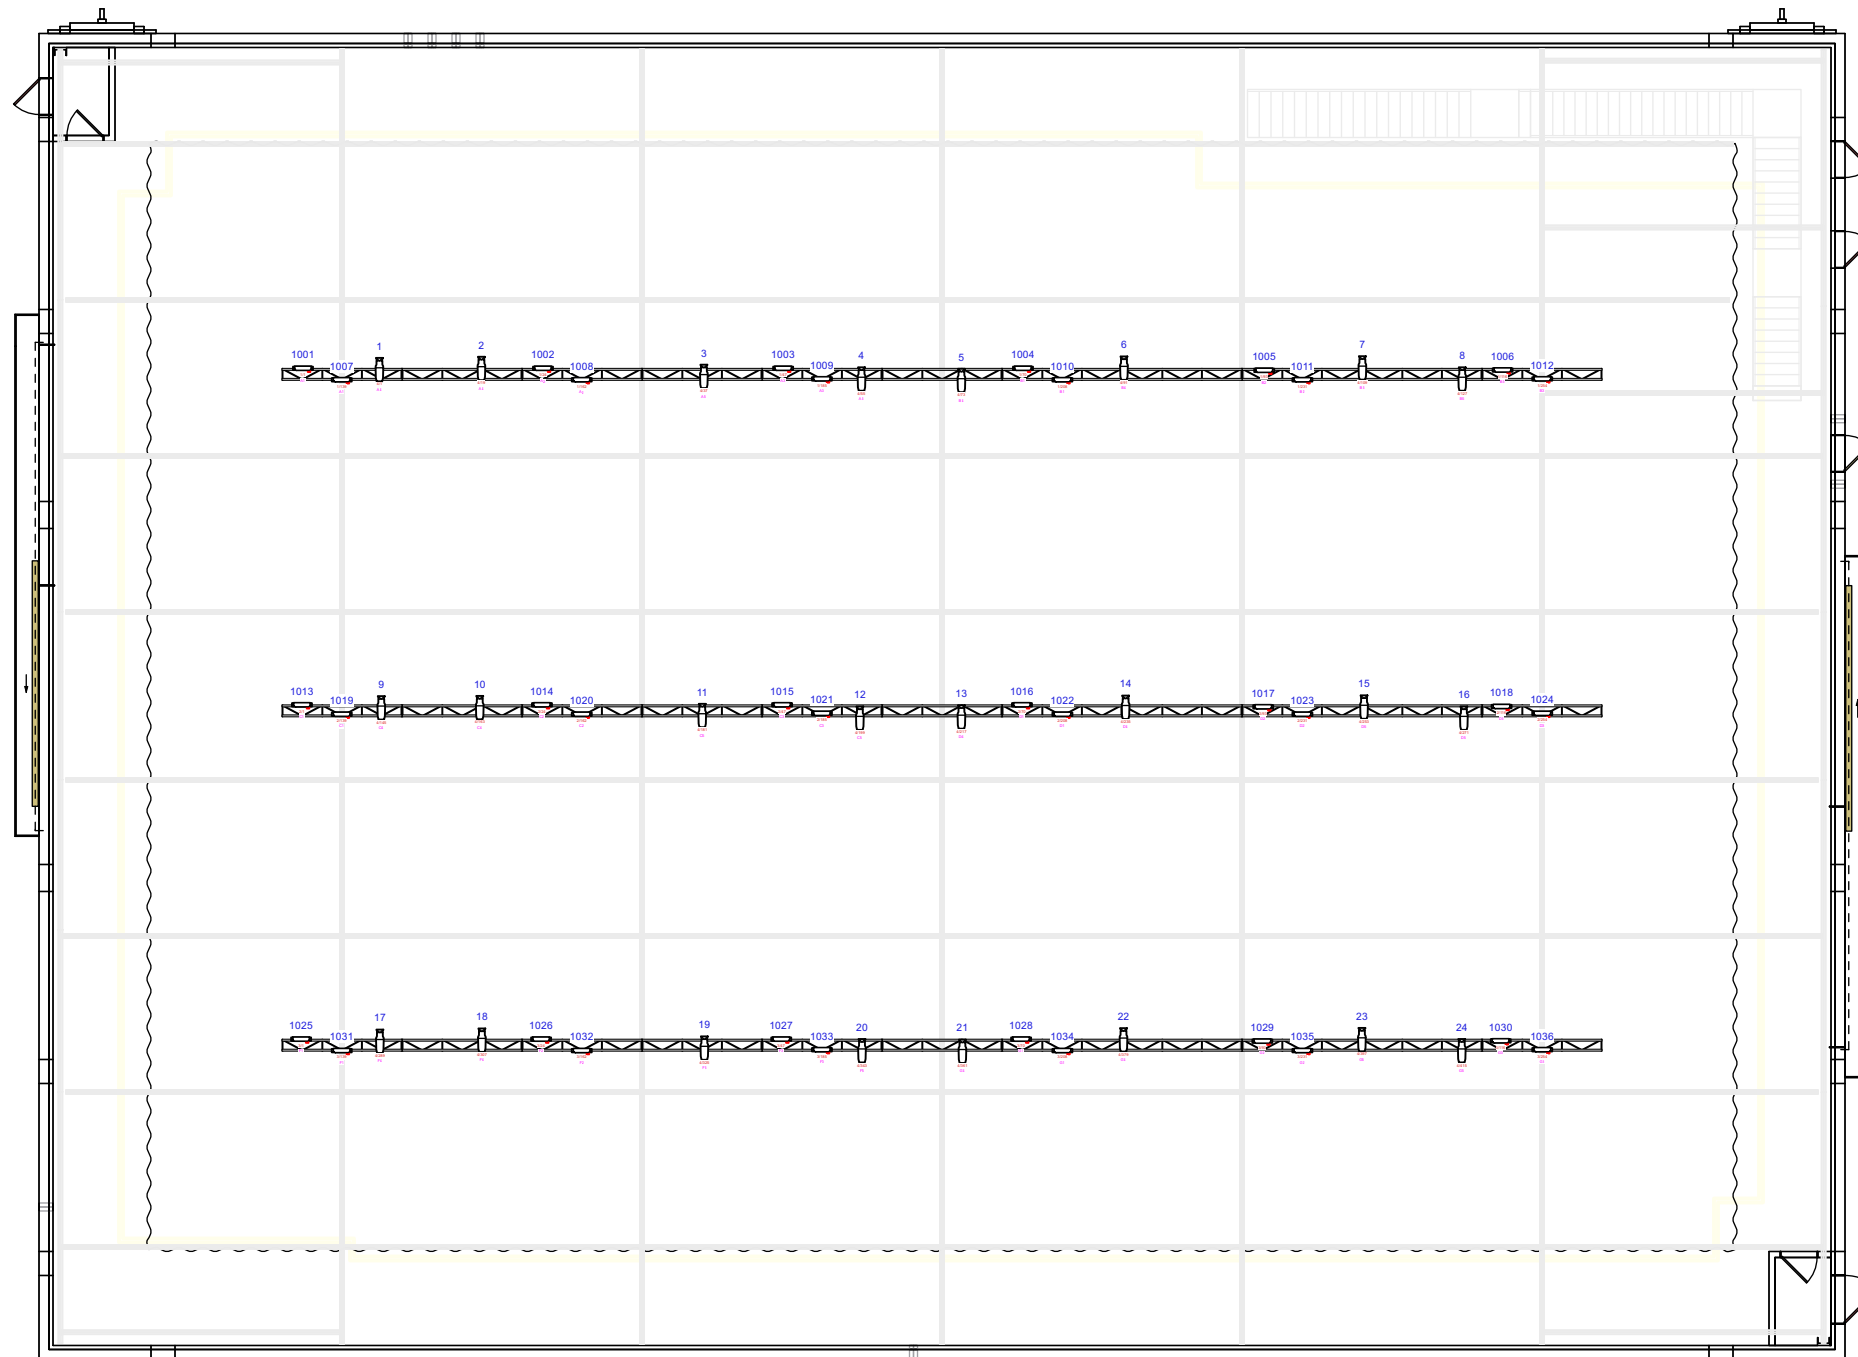

# SOUNDSTAGE 20 - STAGE DETAILS

SCALE : 1/16"=1'

DATE:  
SPRING, 2024

DRAFTED BY:  
MR

## SOUNDSTAGE 20 - ISOMETRIC VIEW - LOOKING SOUTHWEST

SCALE : 1/16"=1'

DATE:  
SPRING, 2024

DRAFTED BY:  
MR

# SOUNDSTAGE 20 - ISOMETRIC VIEW - LOOKING NORTHEAST

SCALE : 1/16"=1'

DATE:  
SPRING, 2024

DRAFTED BY:  
MR

# SOUNDSTAGE 20 - EVENT LIGHTING AND RIGGING

SCALE : 1/16"=1'