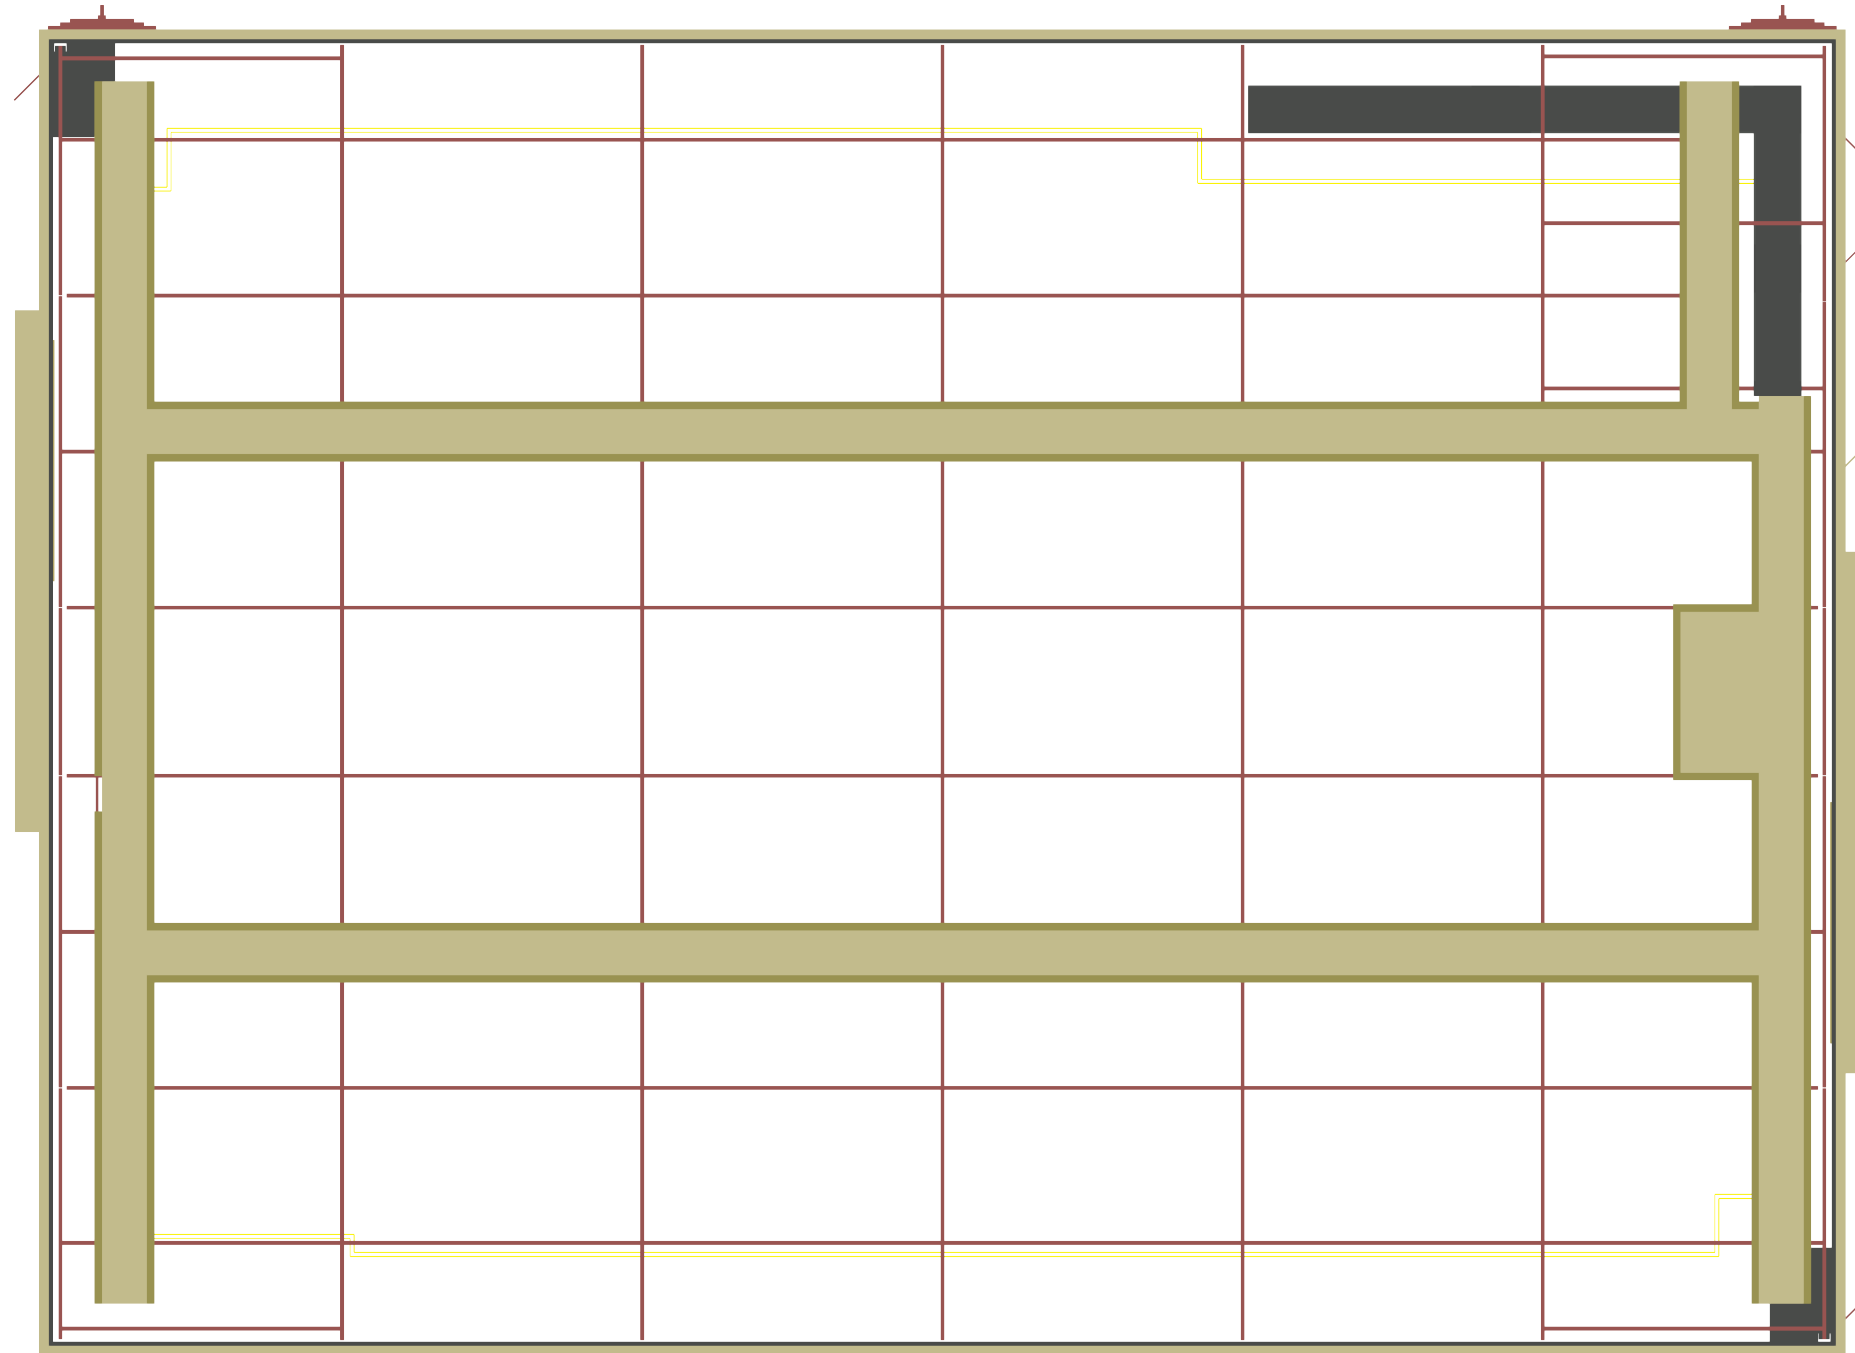

DATE:  
SPRING, 2024

DRAFTED BY:  
MR

**SOUNDSTAGE 20 - PLAN VIEW**  
SCALE : 1/16"=1'

**SOUNDSTAGE 20 - RIGGING BEAMS**  
 SCALE : 1/16"=1'

DATE:  
 SPRING, 2024

DRAFTED BY:  
 MR

DATE:  
SPRING, 2024

DRAFTED BY:  
MR

# SOUNDSTAGE 20 - STAGE DETAILS

SCALE : 1/16"=1'

DATE:  
SPRING, 2024

DRAFTED BY:  
MR

## SOUNDSTAGE 20 - ISOMETRIC VIEW - LOOKING SOUTHWEST

SCALE : 1/16"=1'

DATE:  
SPRING, 2024

DRAFTED BY:  
MR

# SOUNDSTAGE 20 - ISOMETRIC VIEW - LOOKING NORTHEAST

SCALE : 1/16"=1'

DATE:  
SPRING, 2024

DRAFTED BY:  
MR