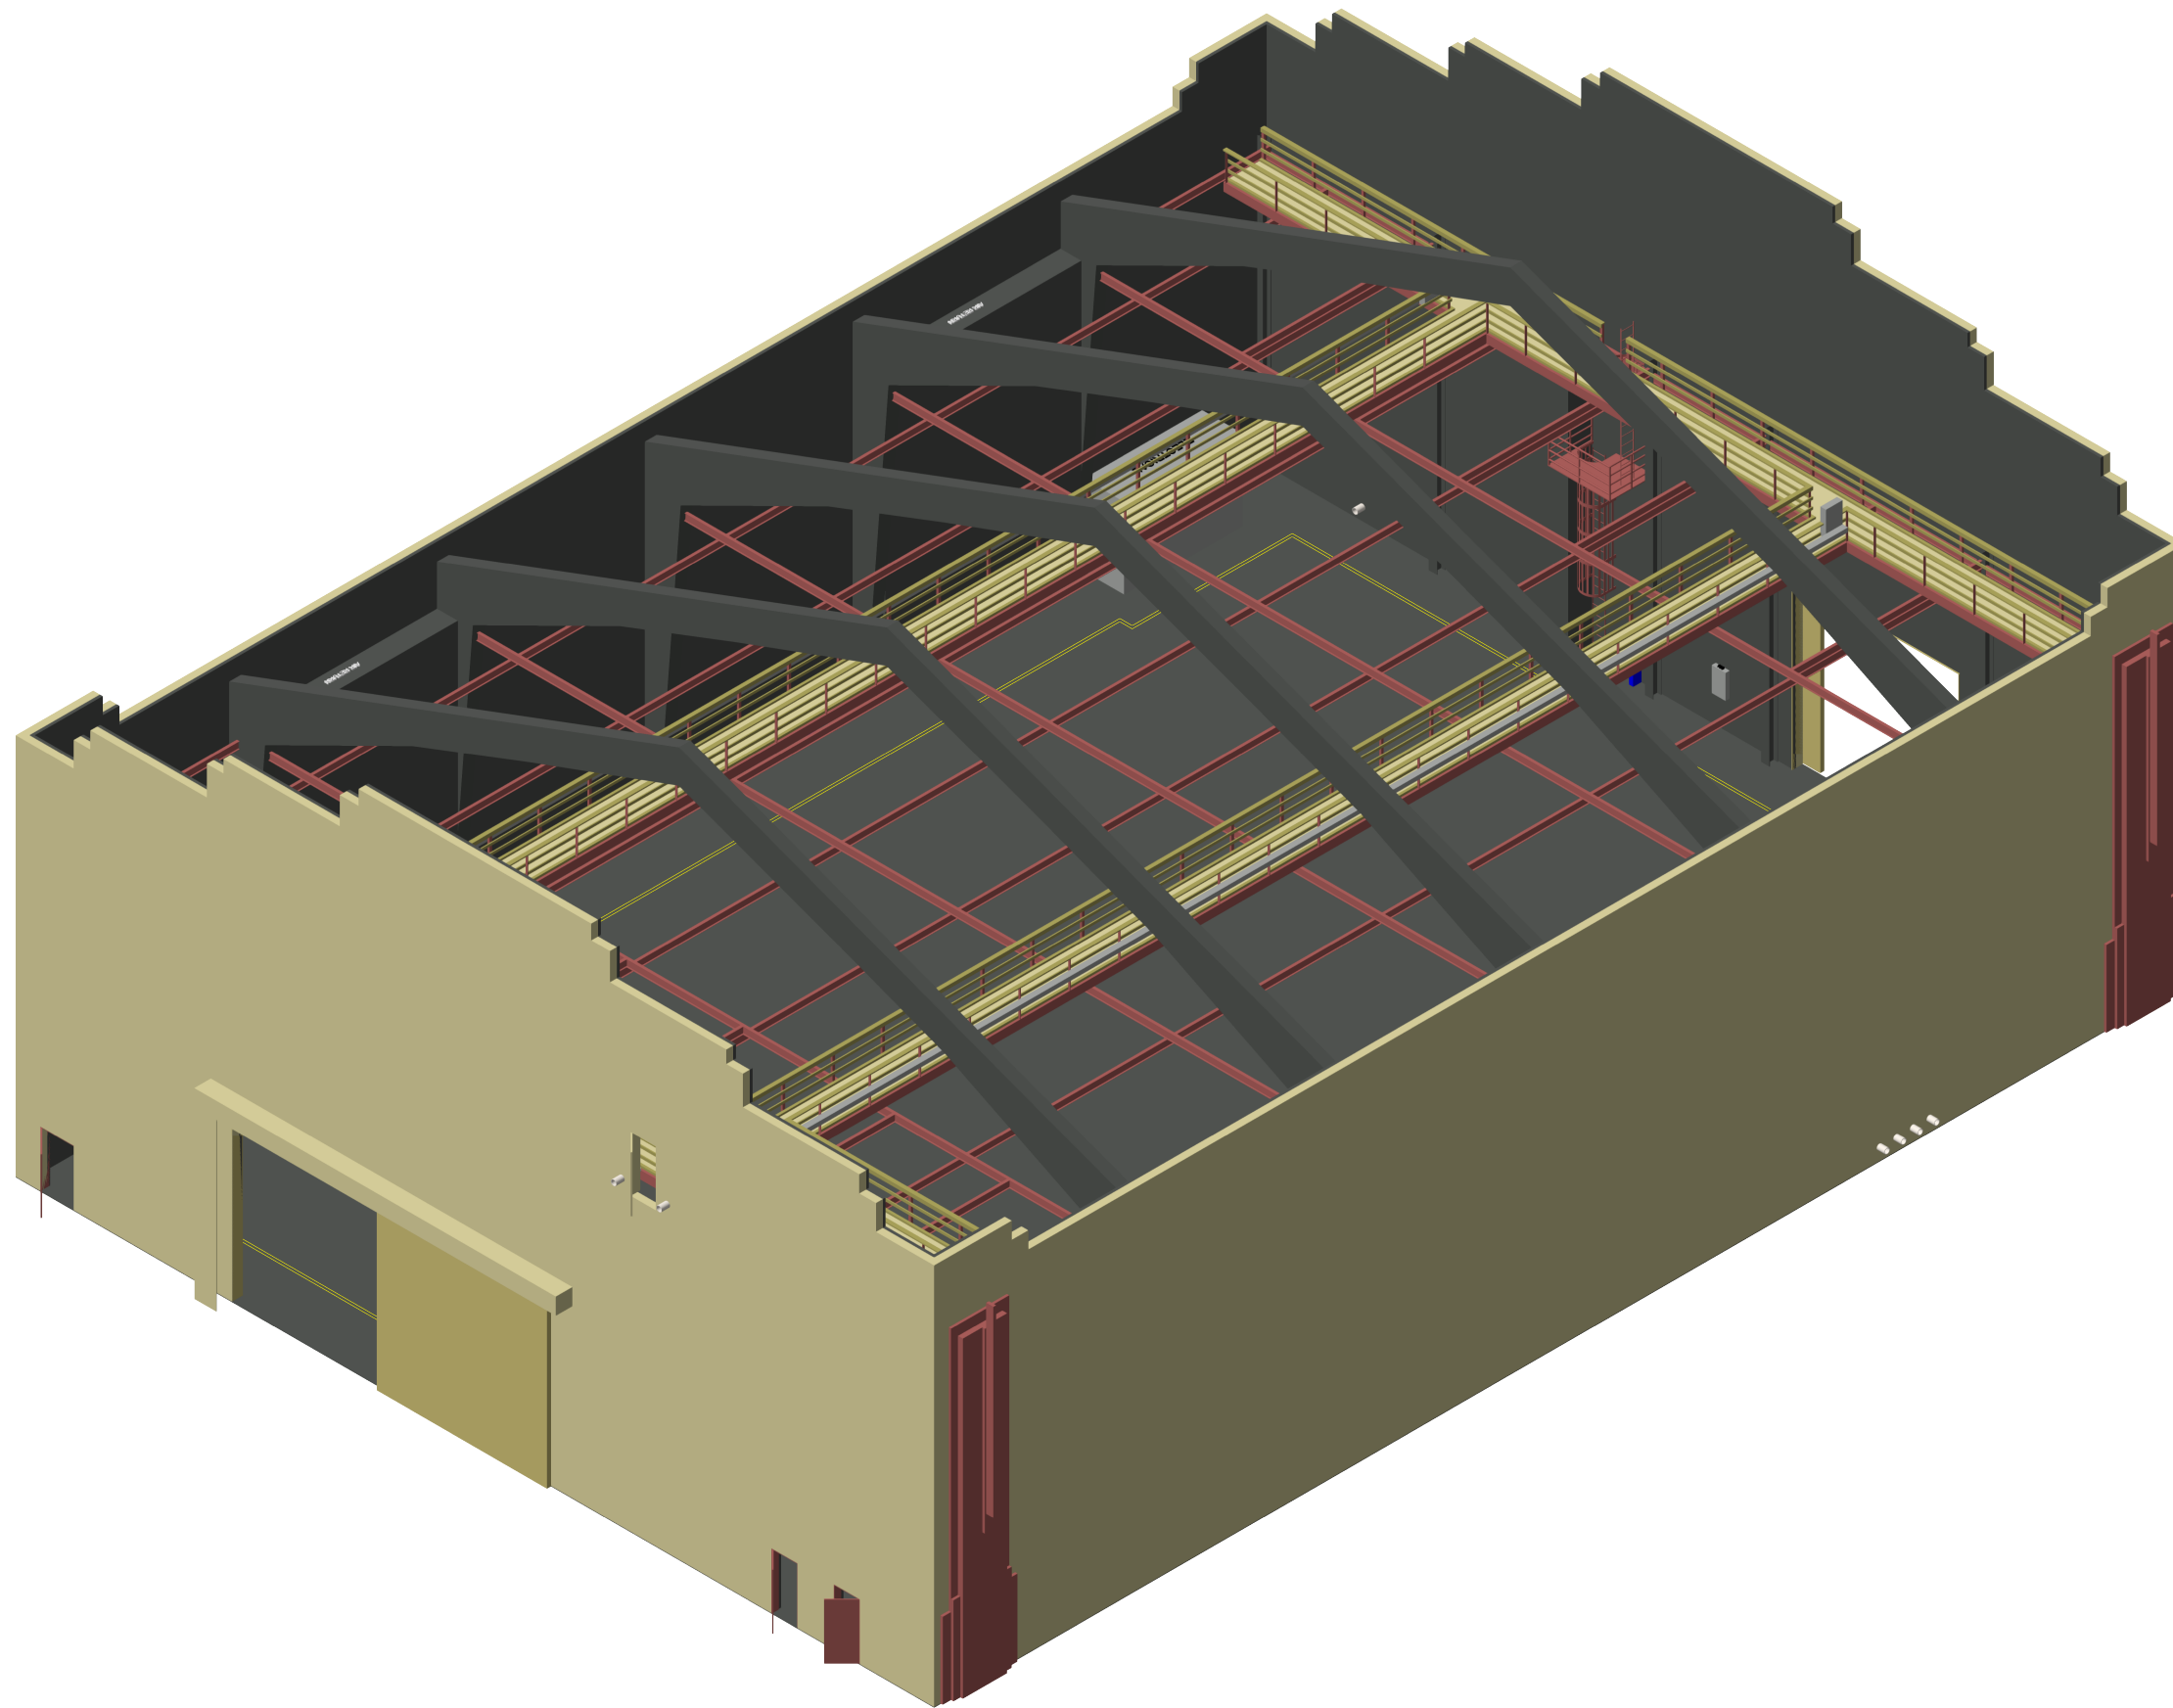

# SOUNDSTAGE 20 - STAGE DETAILS

SCALE : 1/16"=1'

DATE:  
SPRING, 2024

DRAFTED BY:  
MR

# SOUNDSTAGE 20 - SOFT GOODS

SCALE : 1/16"=1'

TECHNICAL ENTERTAINMENT  
DEVELOPMENT & DESIGN

DATE:  
SPRING, 2024

DRAFTED BY:  
MR

## SOUNDSTAGE 20 - ISOMETRIC VIEW - LOOKING SOUTHWEST

SCALE : 1/16"=1'

DATE:  
SPRING, 2024

DRAFTED BY:  
MR

# SOUNDSTAGE 20 - ISOMETRIC VIEW - LOOKING NORTHEAST

SCALE : 1/16"=1'

DATE:  
SPRING, 2024

DRAFTED BY:  
MR