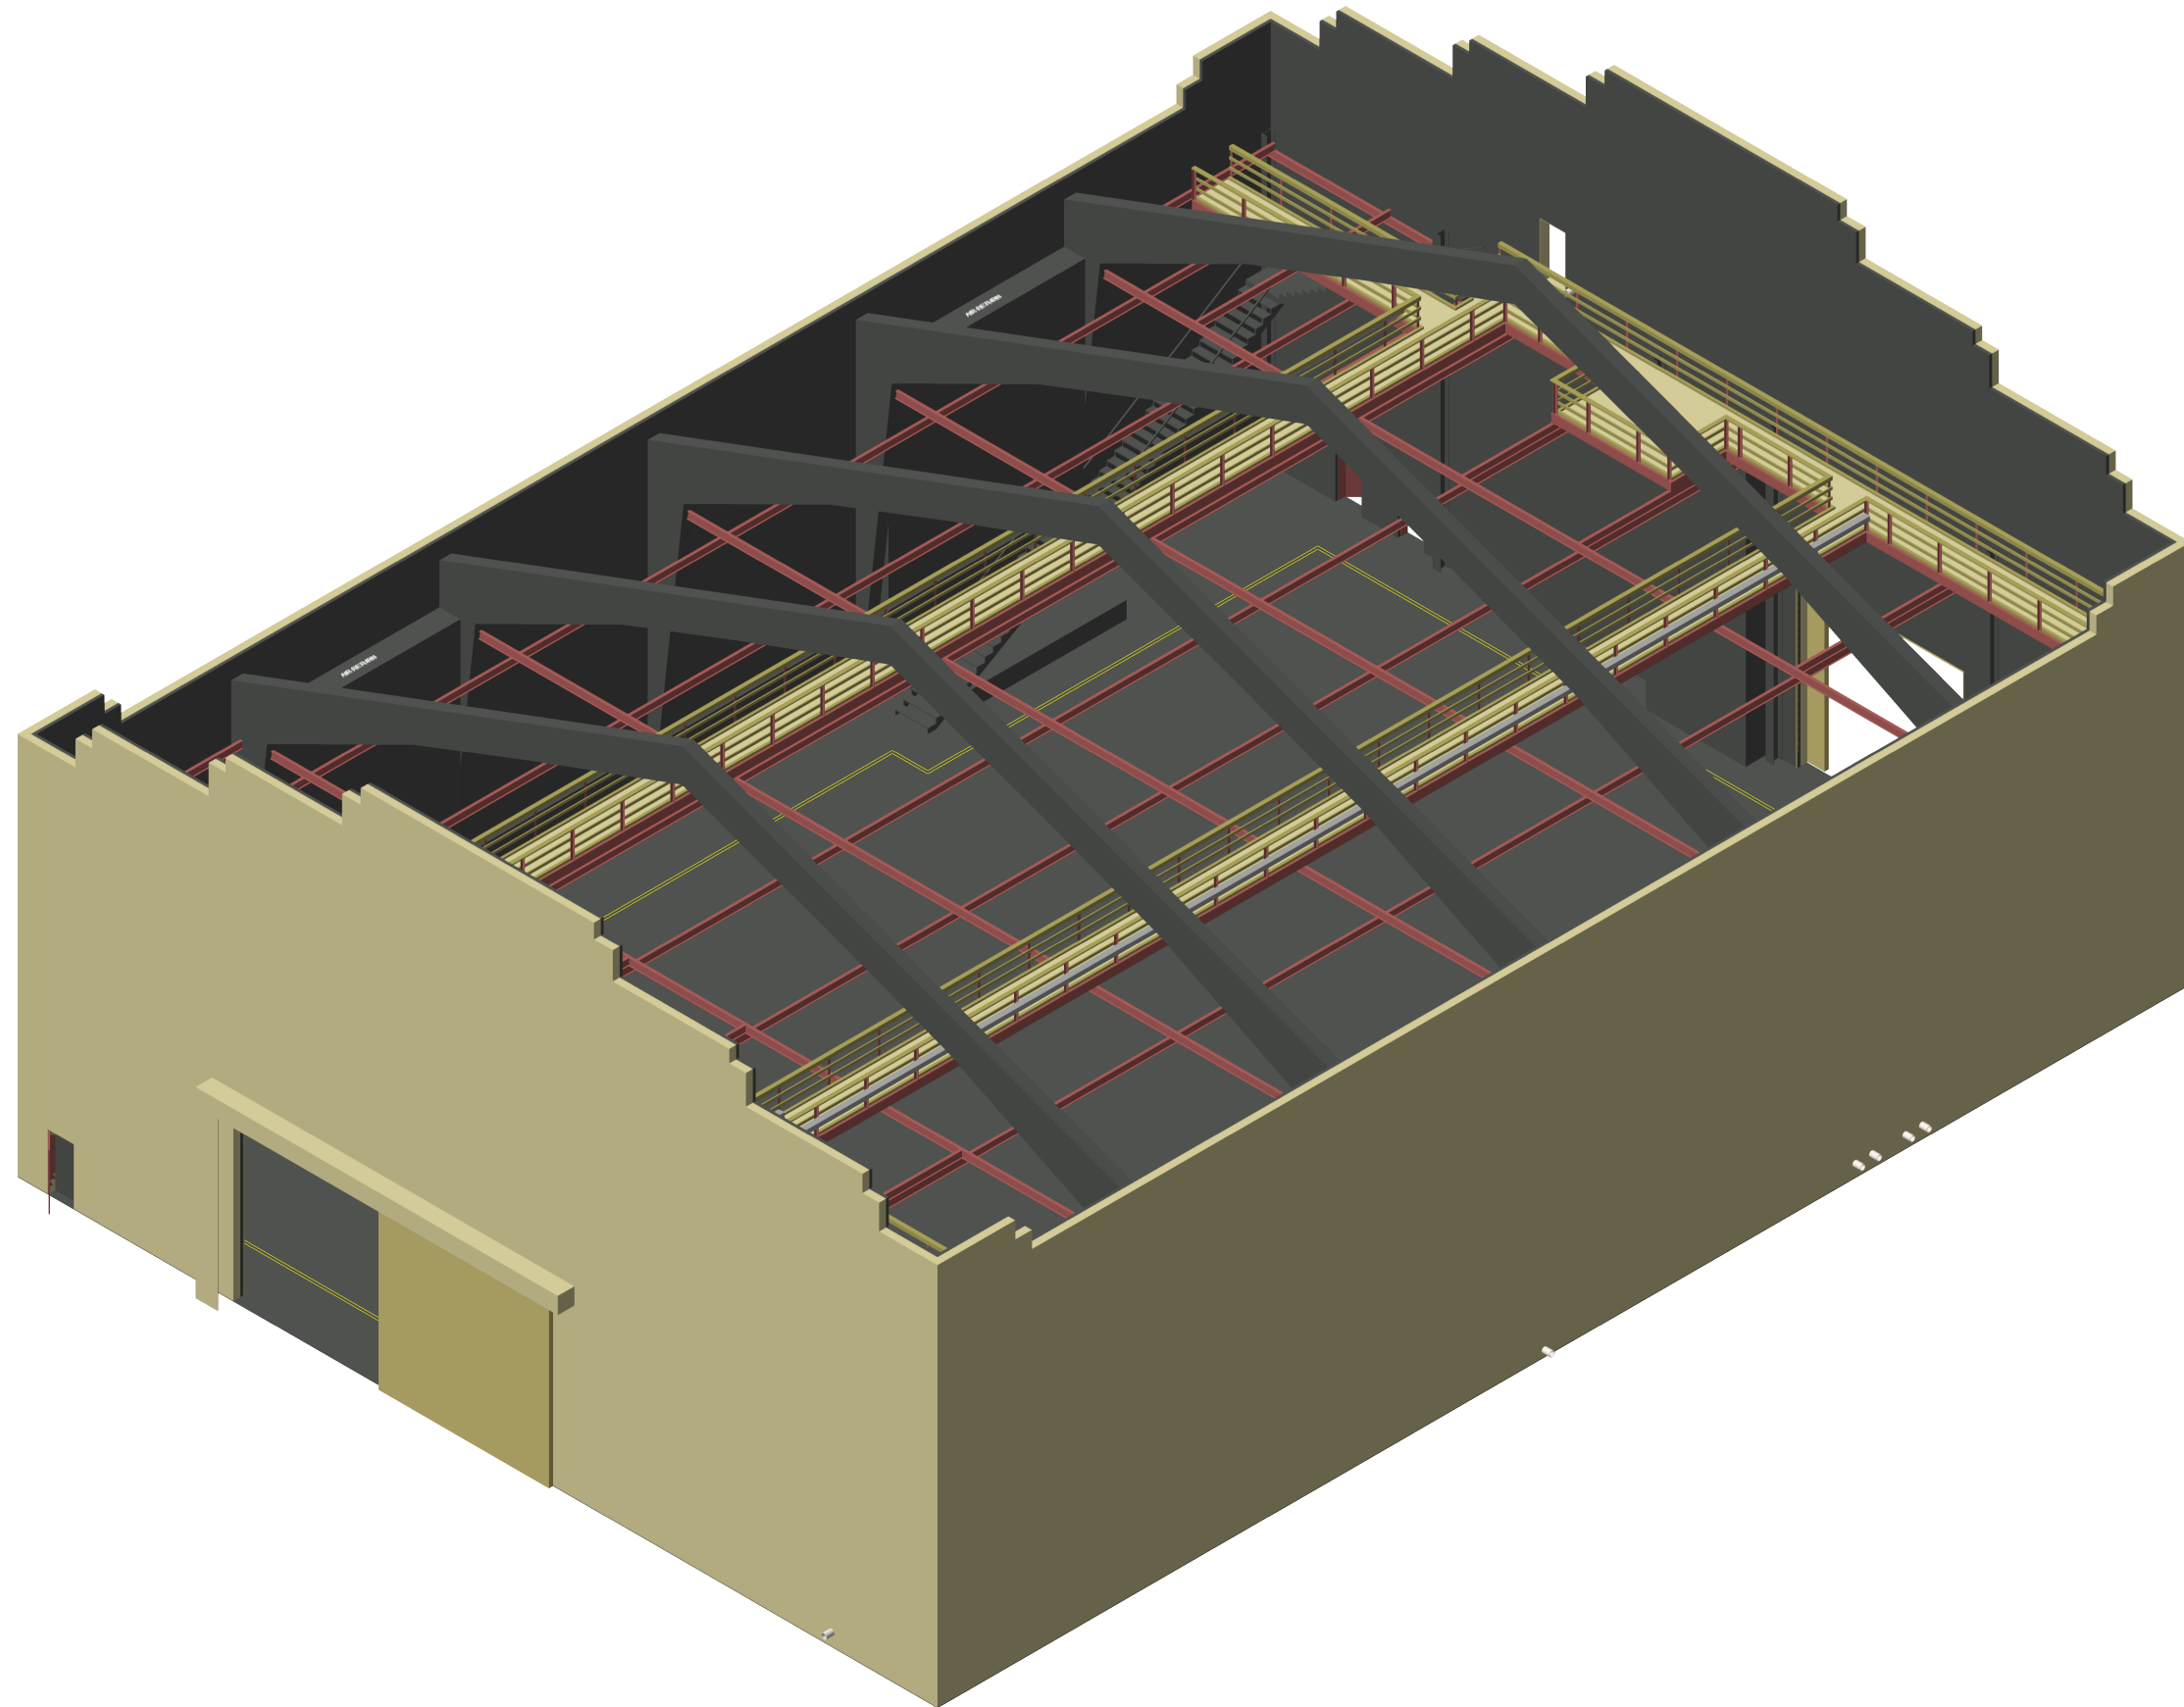

# SOUNDSTAGE 20 - STAGE DETAILS

SCALE : 1/16"=1'

DATE:  
SPRING, 2024

DRAFTED BY:  
MR

# SOUNDSTAGE 20 - SOFT GOODS

SCALE : 1/16"=1'

TECHNICAL ENTERTAINMENT  
DEVELOPMENT & DESIGN

DATE:  
SPRING, 2024

DRAFTED BY:  
MR

## SOUNDSTAGE 20 - ISOMETRIC VIEW - LOOKING SOUTHWEST

SCALE : 1/16"=1'

DATE:  
SPRING, 2024

DRAFTED BY:  
MR

# SOUNDSTAGE 20 - ISOMETRIC VIEW - LOOKING NORTHEAST

SCALE : 1/16"=1'

DATE:  
SPRING, 2024

DRAFTED BY:  
MR