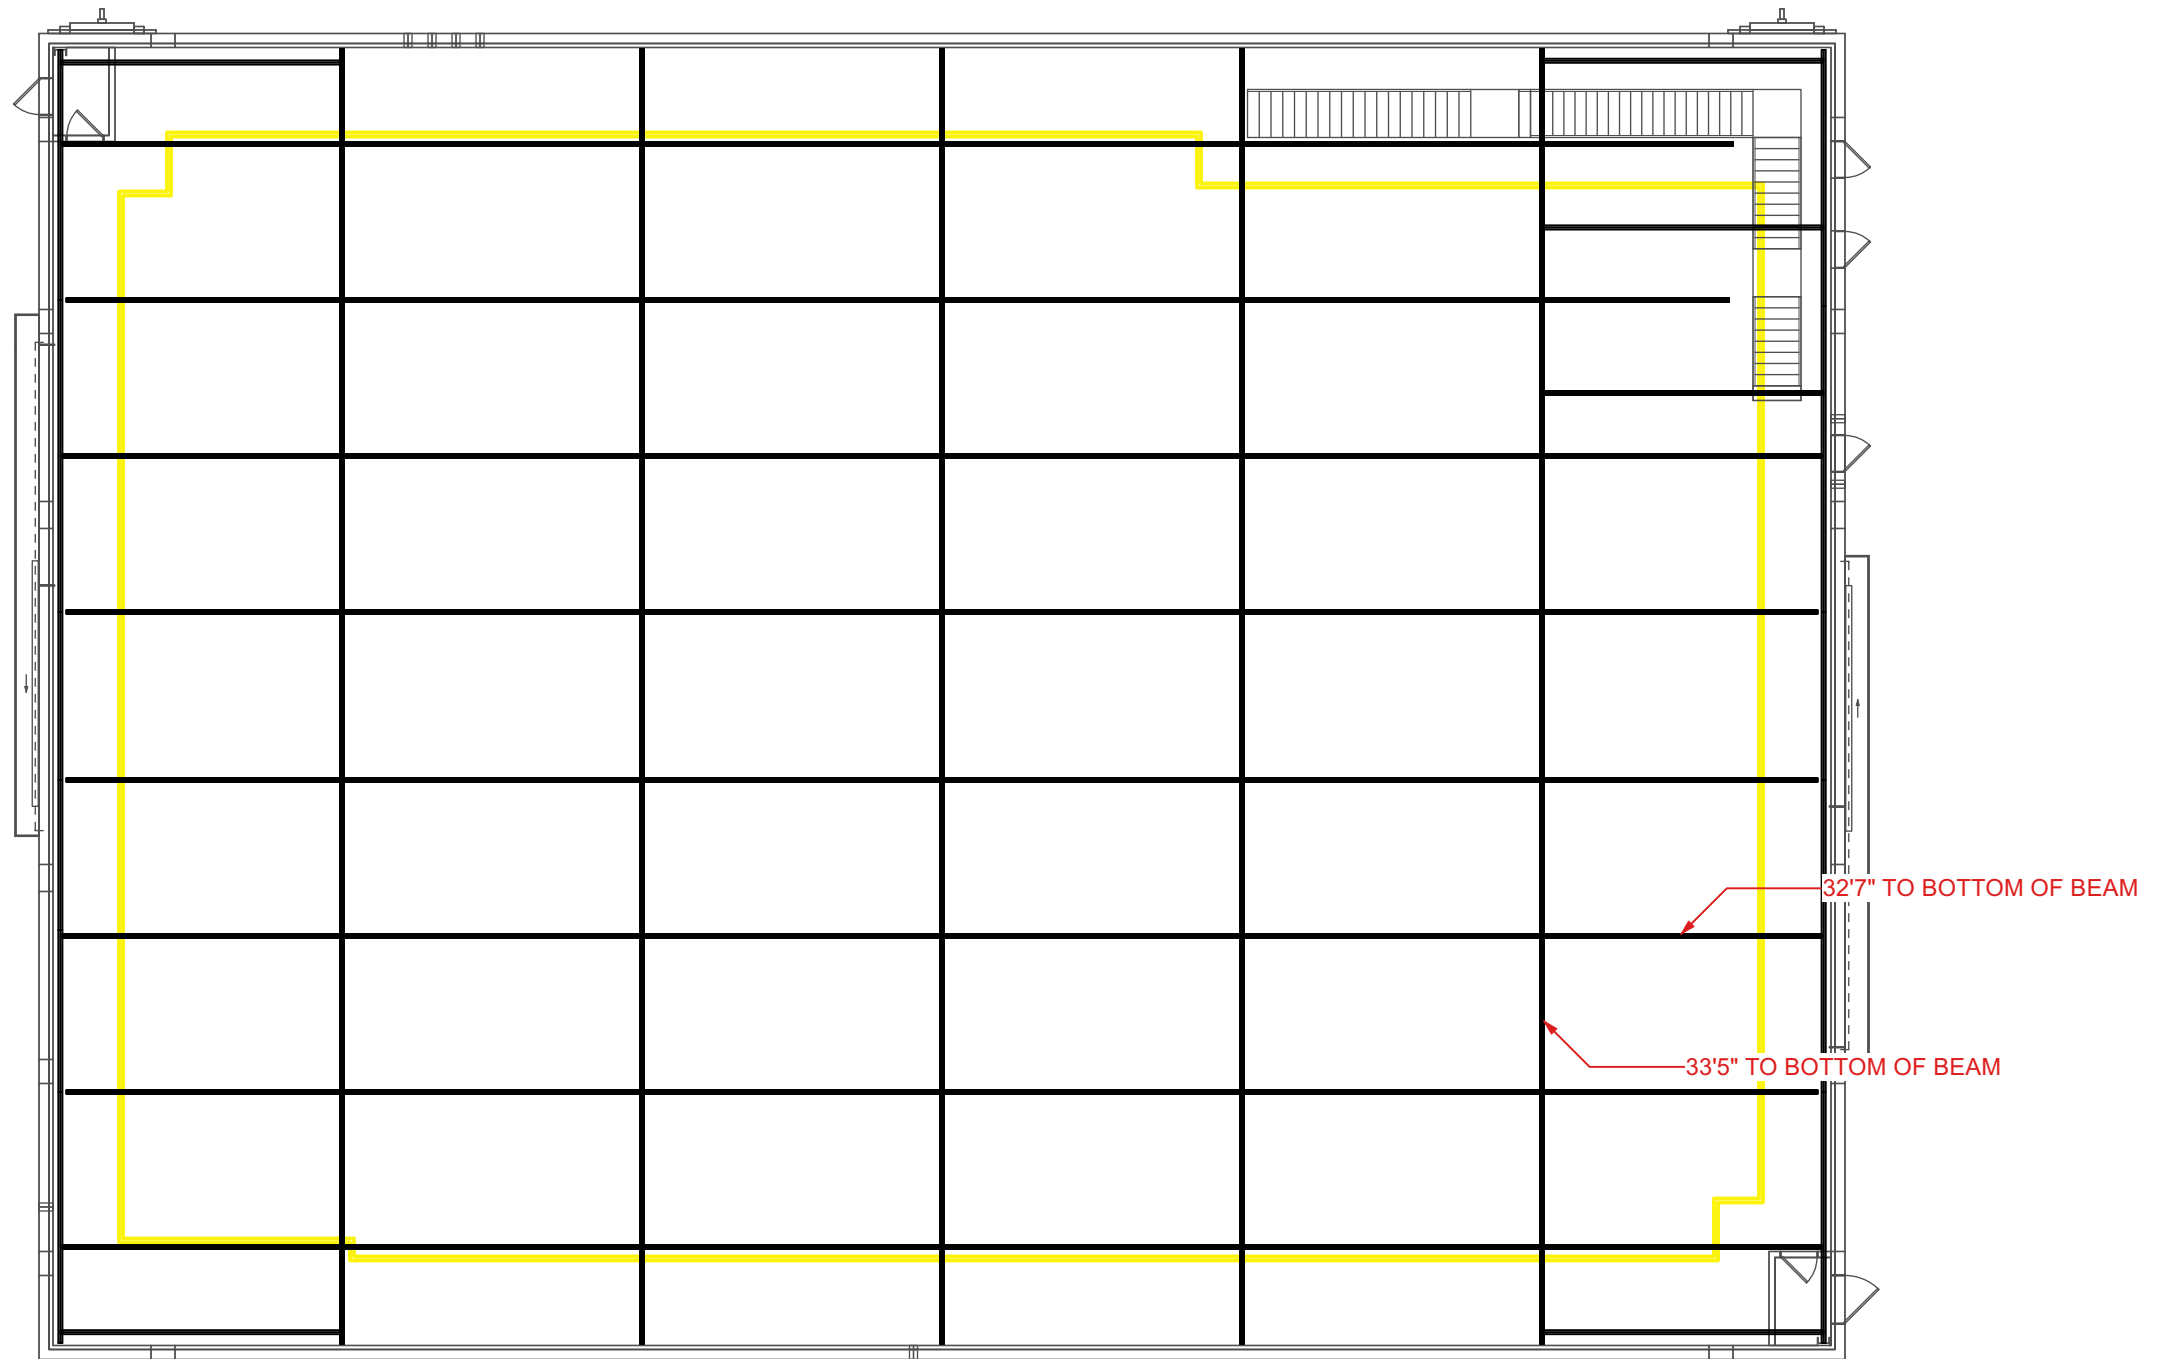

DATE:  
SPRING, 2024

DRAFTED BY:  
MR

**SOUNDSTAGE 20 - PLAN VIEW**  
SCALE : 1/16"=1'

**SOUNDSTAGE 20 - RIGGING BEAMS**  
 SCALE : 1/16"=1'

DATE:  
 SPRING, 2024

DRAFTED BY:  
 MR

DATE:  
SPRING, 2024

DRAFTED BY:  
MR

# SOUNDSTAGE 20 - STAGE DETAILS

SCALE : 1/16"=1'

DATE:  
SPRING, 2024

DRAFTED BY:  
MR

## SOUNDSTAGE 20 - ISOMETRIC VIEW - LOOKING SOUTHWEST

SCALE : 1/16"=1'

DATE:  
SPRING, 2024

DRAFTED BY:  
MR

# SOUNDSTAGE 20 - ISOMETRIC VIEW - LOOKING NORTHEAST

SCALE : 1/16"=1'

DATE:  
SPRING, 2024

DRAFTED BY:  
MR