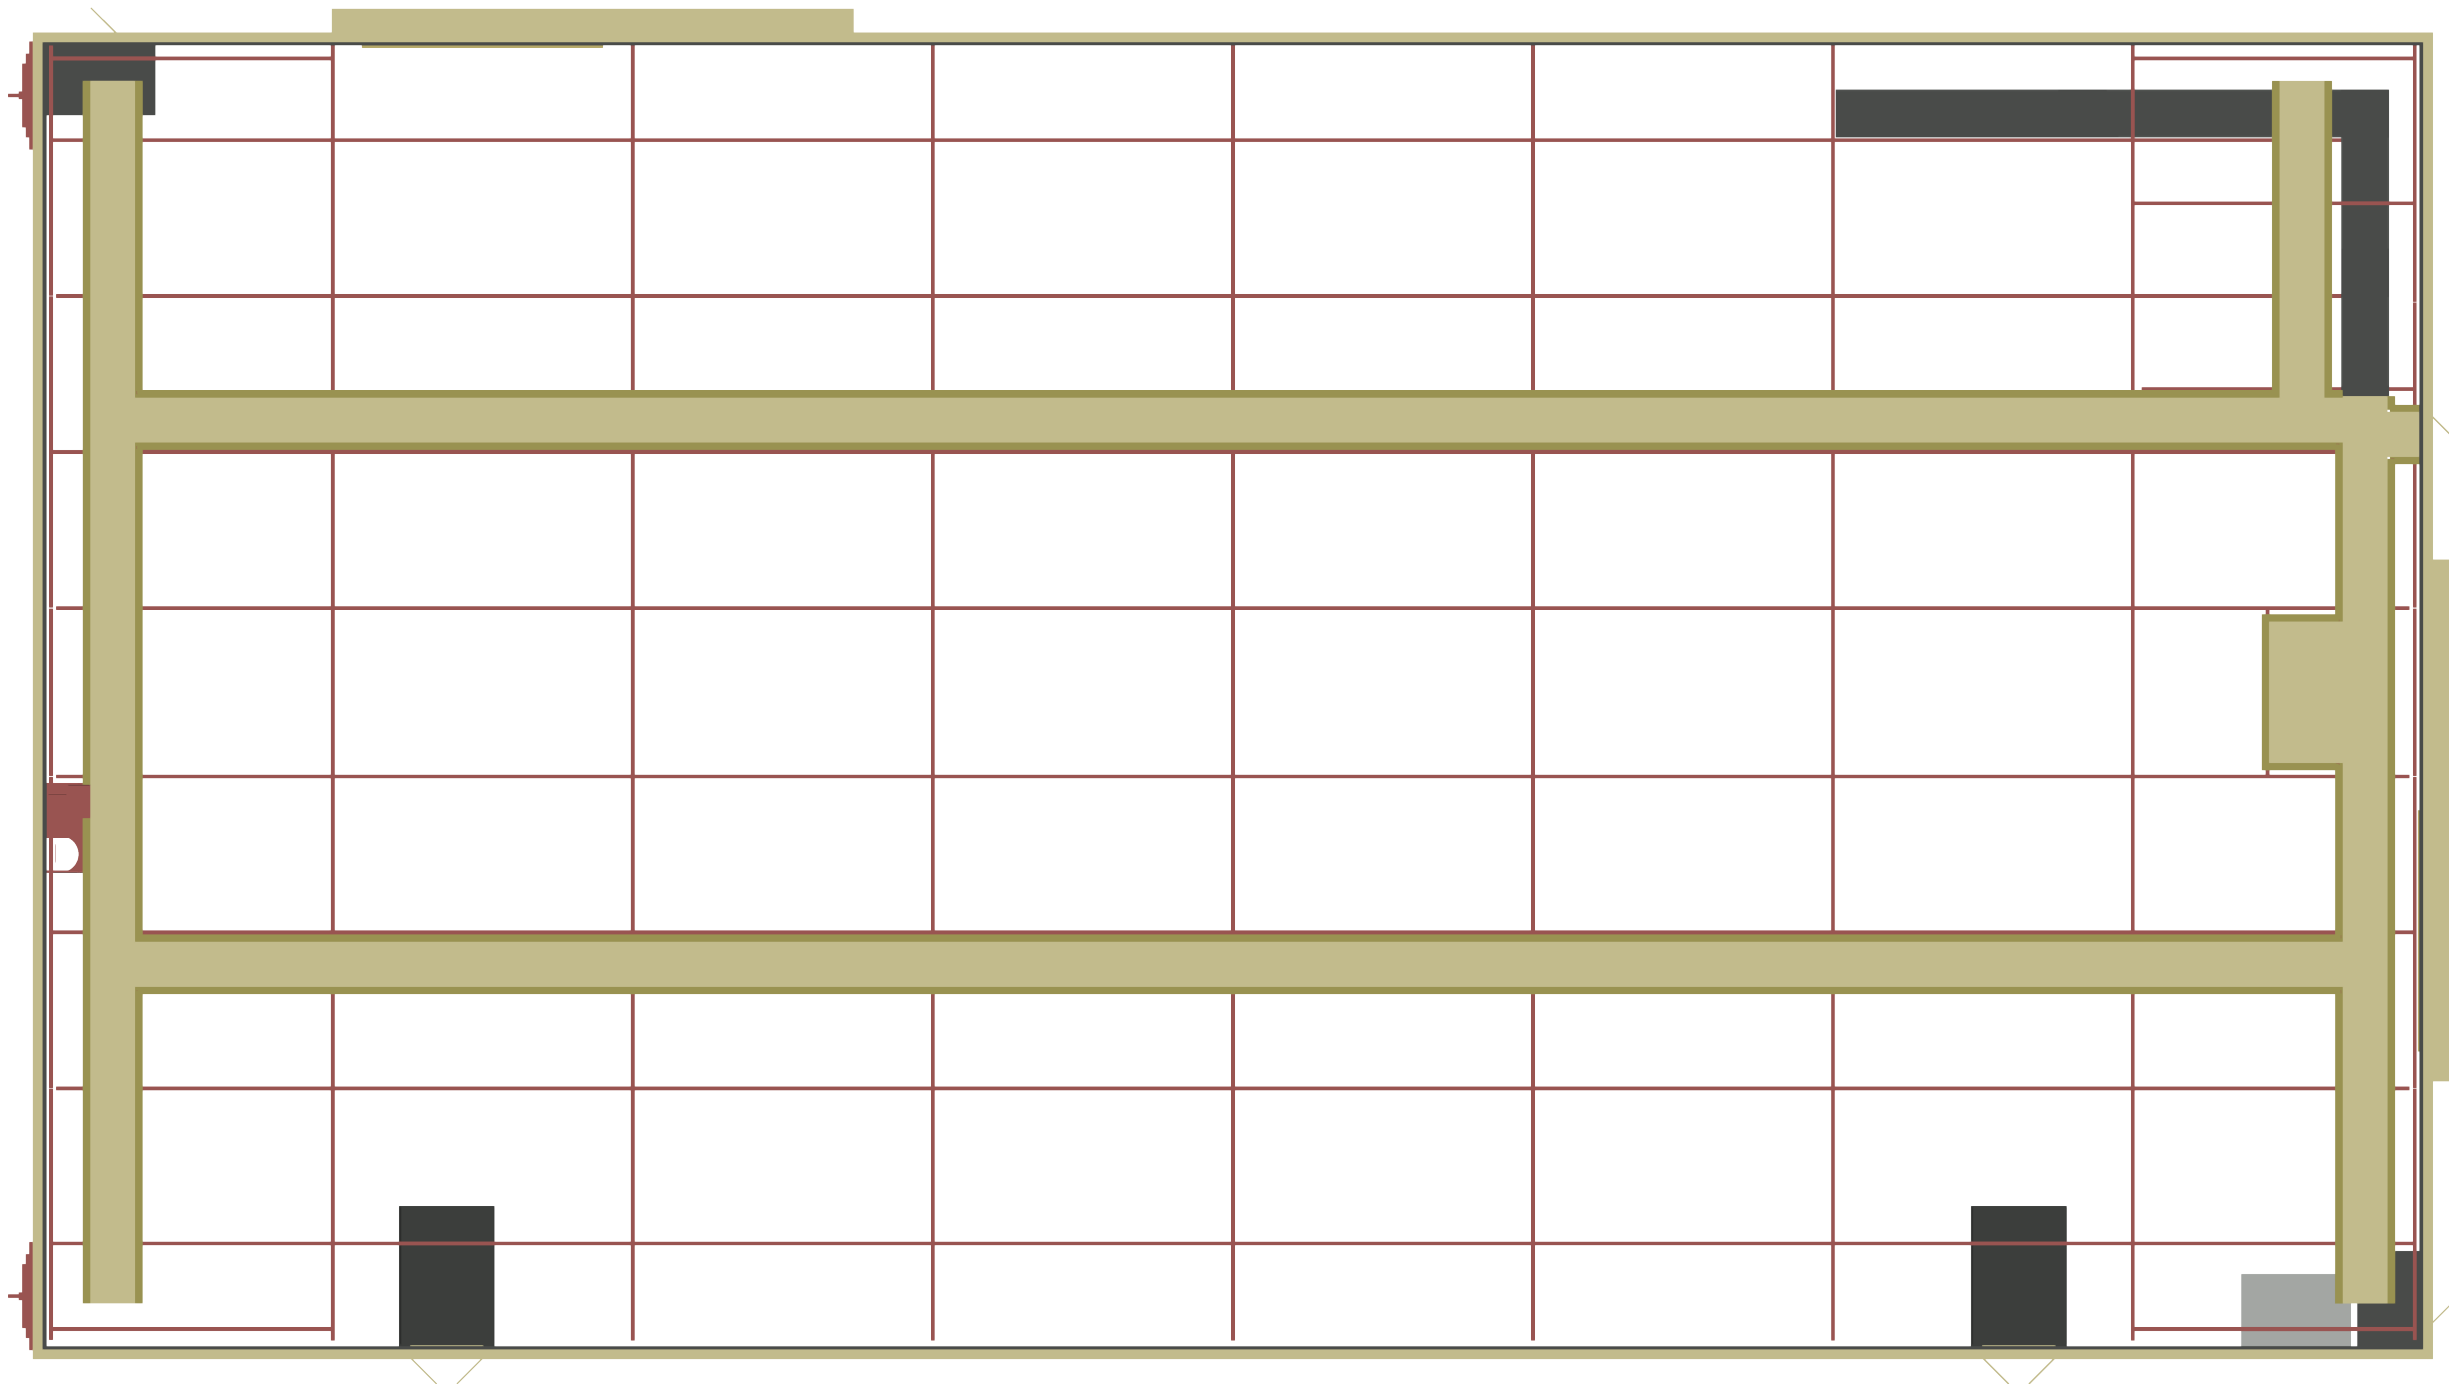

DATE:
SPRING, 2024

DRAFTED BY:
MR

SOUNDSTAGE 21 - PLAN VIEW
SCALE : 1/16"=1'

DATE:	DRAFTED BY:
SPRING, 2024	MR

SOUNDSTAGE 21 - RIGGING BEAMS

SCALE : 1/16"=1'

DATE:
SPRING, 2024

DRAFTED BY:
MR

SCALE : 1/16"=1'

DATE:
SPRING, 2024

DRAFTED BY:
MR

SOUNDSTAGE 21 - OUTSIDE FACILITIES

SCALE : 1/16"=1'

DATE:
SPRING, 2024

DRAFTED BY:
MR

SOUNDSTAGE 21 - ISOMETRIC VIEW - LOOKING SOUTHWEST

SCALE = 250:1

DATE:
SPRING, 2024

DRAFTED BY:
MR

SOUNDSTAGE 21 - ISOMETRIC VIEW- LOOKING NORTHEAST

SCALE = 250:1

DATE:
SPRING, 2024

DRAFTED BY:
MR

SOUNDSTAGE 21 - EVENT LIGHTING AND RIGGING

SCALE : 1/16"=1'