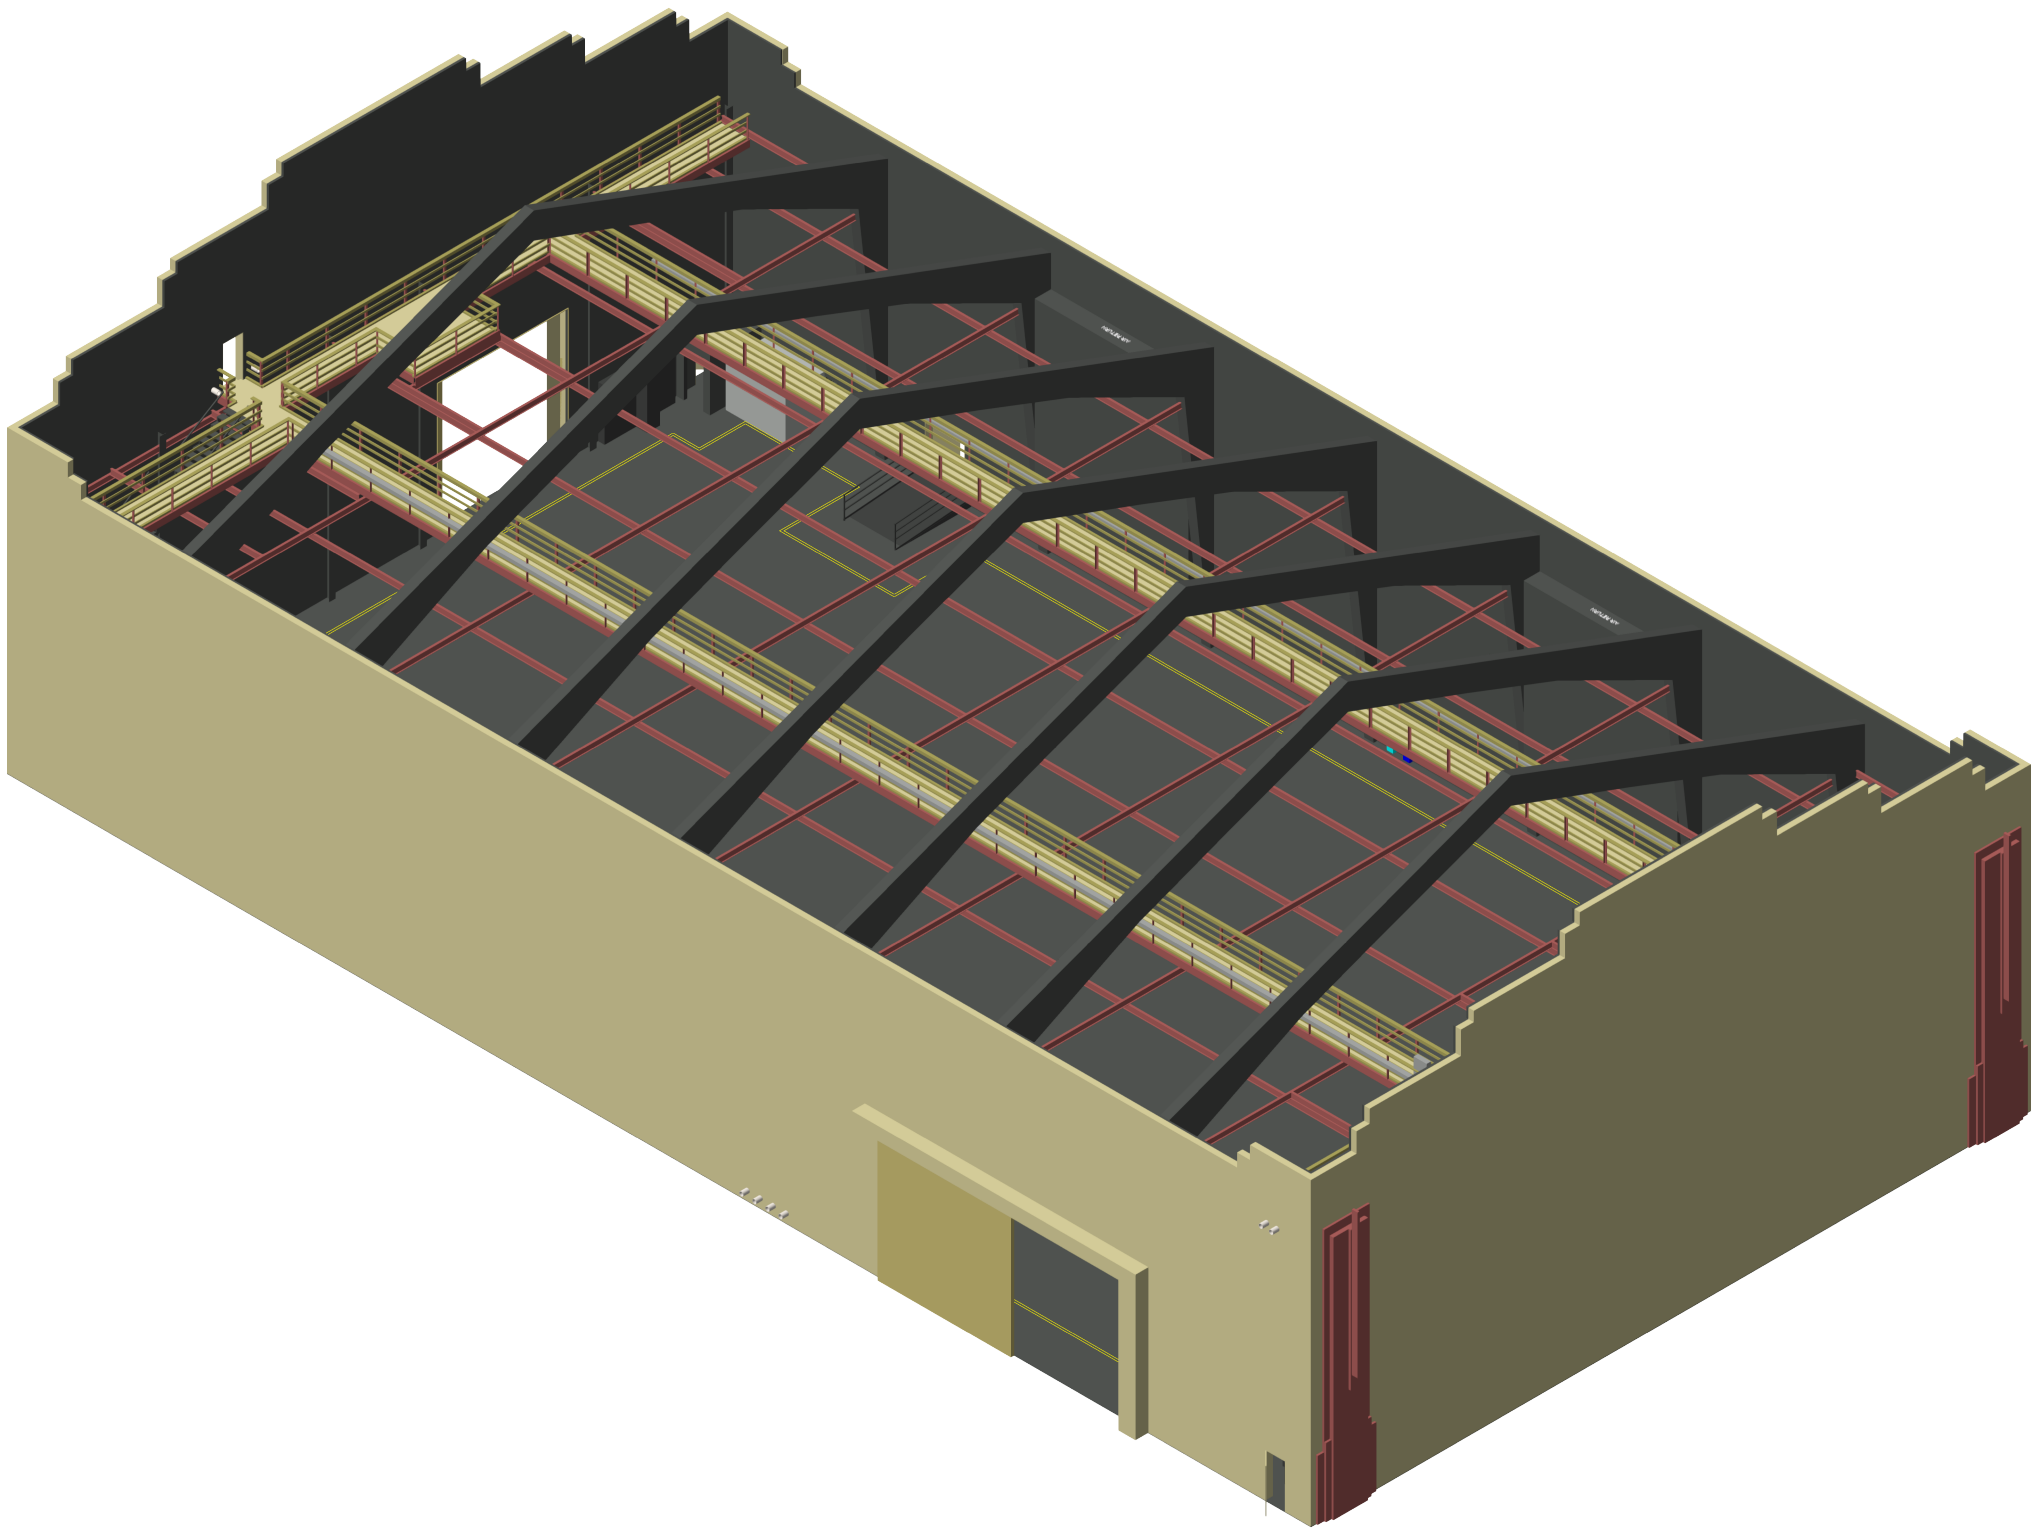

SOUNDSTAGE 21 - CATWALK
SCALE : 1/16"=1'

DATE:
SPRING, 2024

DRAFTED BY:
MR

SOUNDSTAGE 21 - STAGE DETAILS

SCALE : 1/16"=1'

DATE:
SPRING, 2024

DRAFTED BY:
MR

SOUNDSTAGE 21 - SOFT GOODS

SCALE : 1/16"=1'

DATE:
SPRING, 2024

DRAFTED BY:
MR

SOUNDSTAGE 21 - OUTSIDE FACILITIES

SCALE : 1/16"=1'

DATE:
SPRING, 2024

DRAFTED BY:
MR

SOUNDSTAGE 21 - ISOMETRIC VIEW - LOOKING SOUTHWEST

SCALE = 250:1

DATE:
SPRING, 2024

DRAFTED BY:
MR

SOUNDSTAGE 21 - ISOMETRIC VIEW- LOOKING NORTHEAST

SCALE = 250:1

DATE:
SPRING, 2024

DRAFTED BY:
MR

SOUNDSTAGE 21 - EVENT LIGHTING AND RIGGING

SCALE : 1/16"=1'