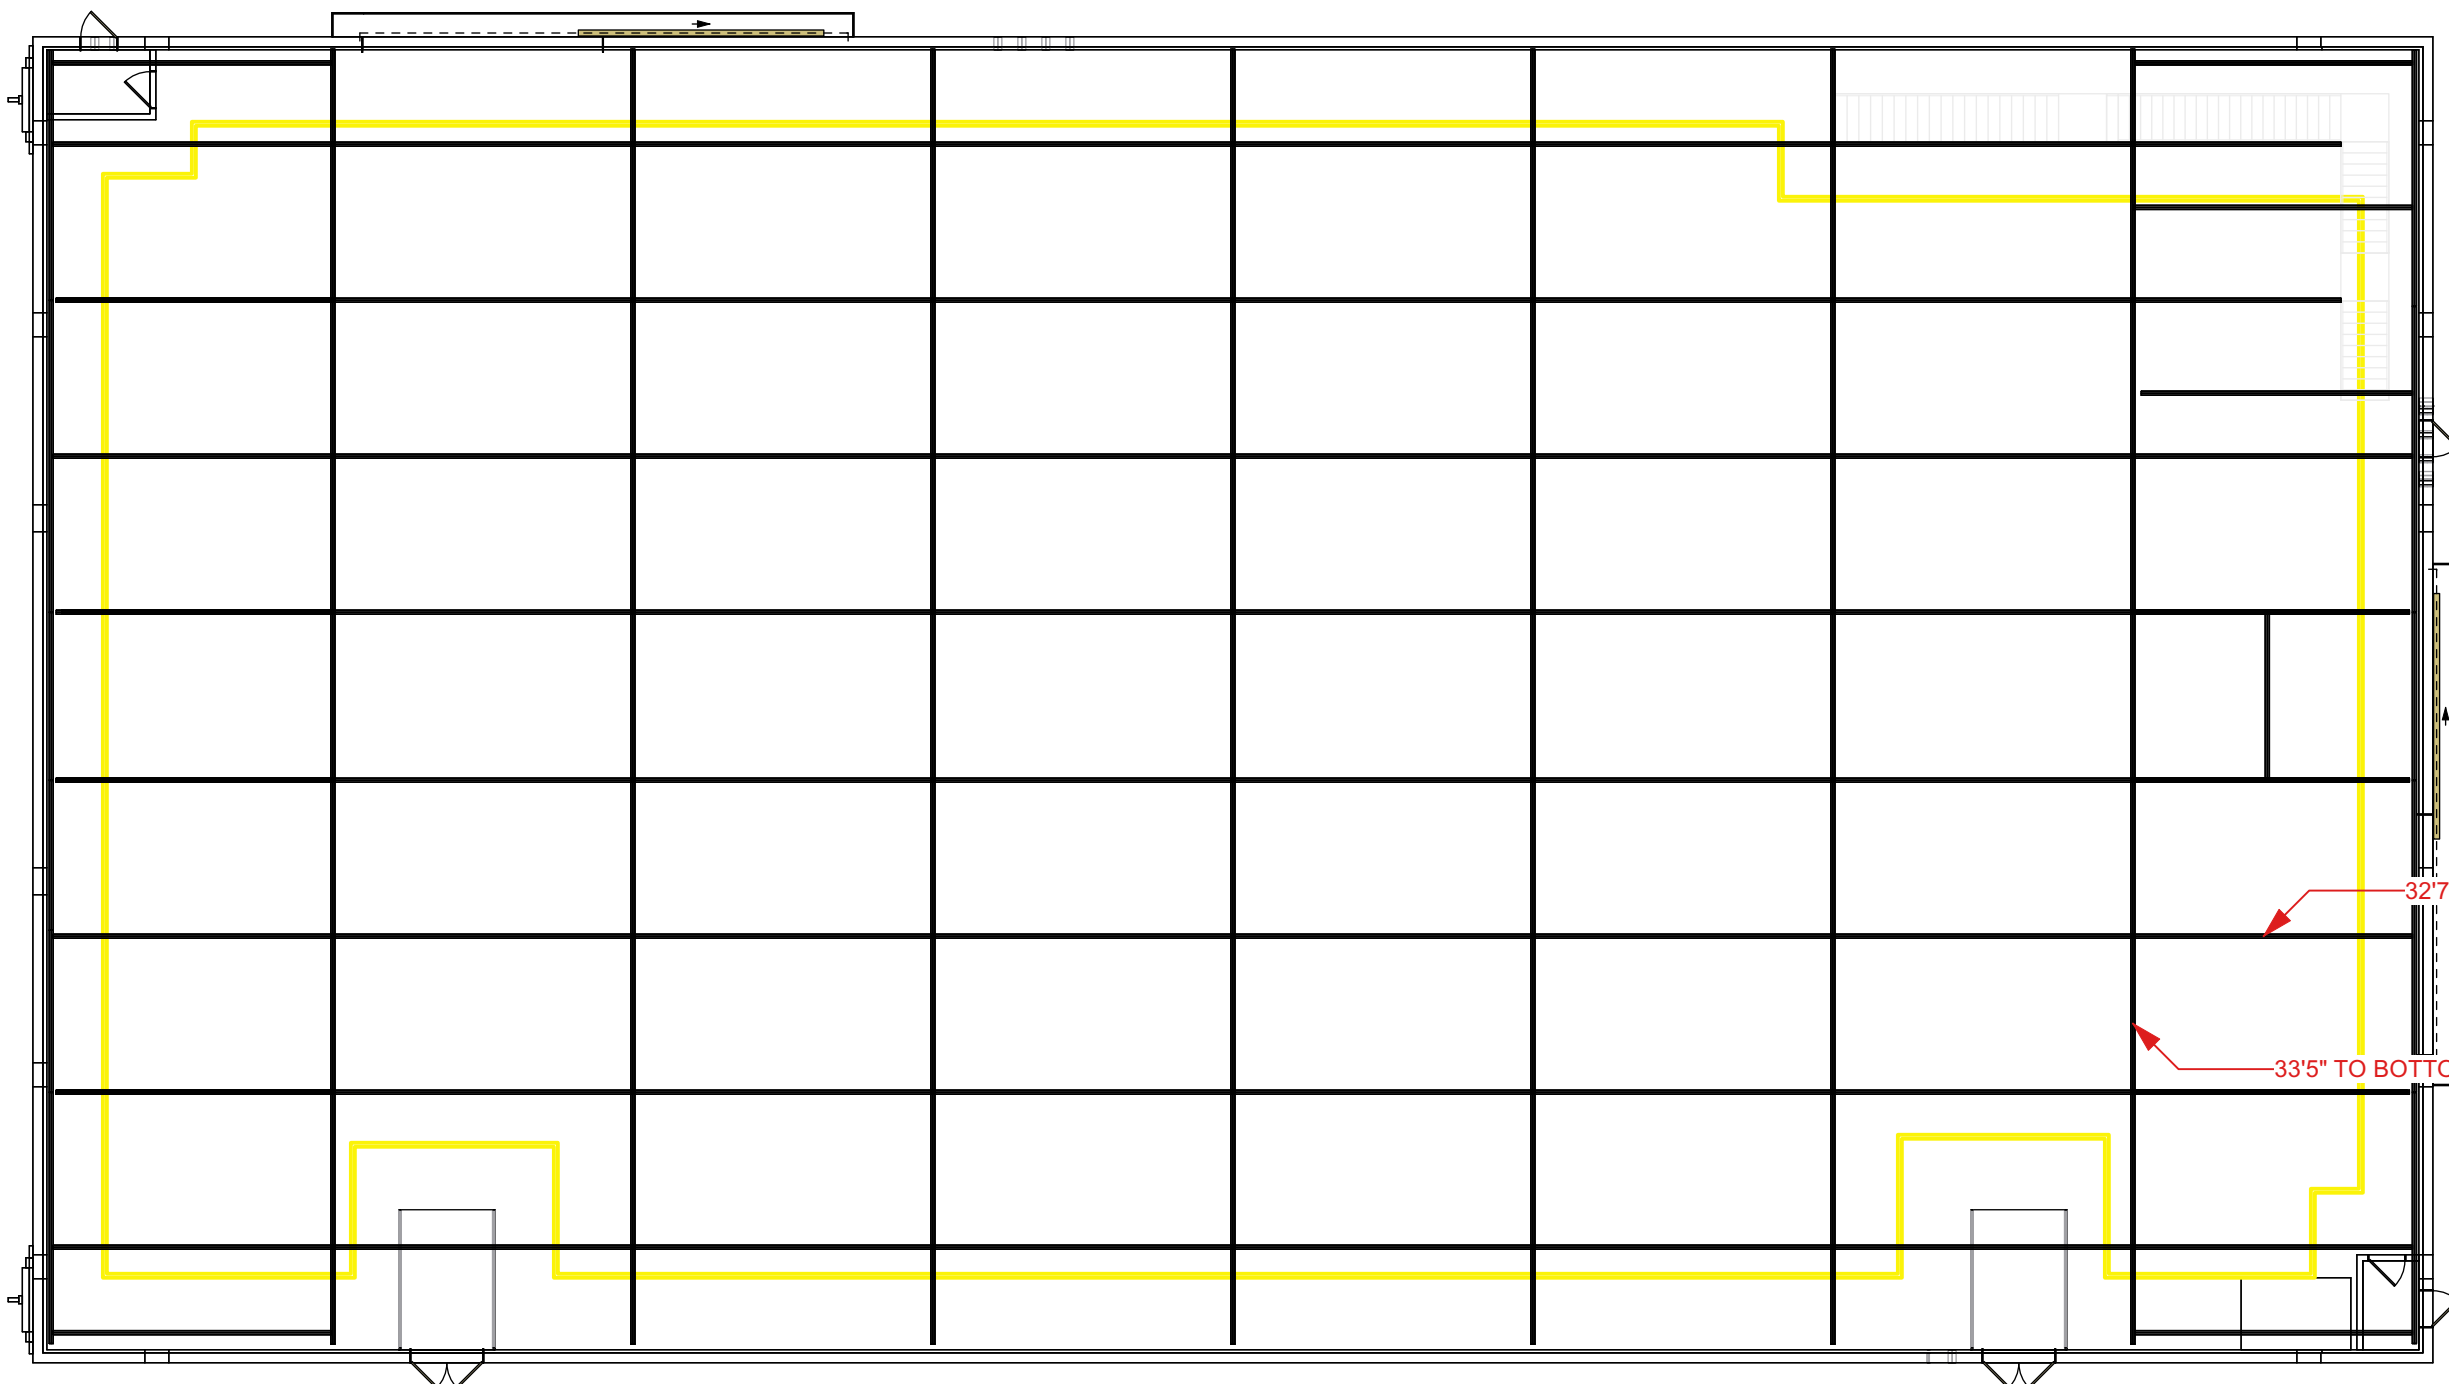

DATE:
SPRING, 2024

DRAFTED BY:
MR

SOUNDSTAGE 21 - PLAN VIEW
SCALE : 1/16"=1'

DATE:	DRAFTED BY:
SPRING, 2024	MR

SOUNDSTAGE 21 - RIGGING BEAMS

SCALE : 1/16"=1'

DATE:
SPRING, 2024

DRAFTED BY:
MR

SCALE : 1/16"=1'

DATE:
SPRING, 2024

DRAFTED BY:
MR

SOUNDSTAGE 21 - OUTSIDE FACILITIES

SCALE : 1/16"=1'

DATE:
SPRING, 2024

DRAFTED BY:
MR

SOUNDSTAGE 21 - ISOMETRIC VIEW - LOOKING SOUTHWEST

SCALE = 250:1

DATE:
SPRING, 2024

DRAFTED BY:
MR

SOUNDSTAGE 21 - ISOMETRIC VIEW- LOOKING NORTHEAST

SCALE = 250:1

DATE:
SPRING, 2024

DRAFTED BY:
MR

SOUNDSTAGE 21 - EVENT LIGHTING AND RIGGING

SCALE : 1/16"=1'