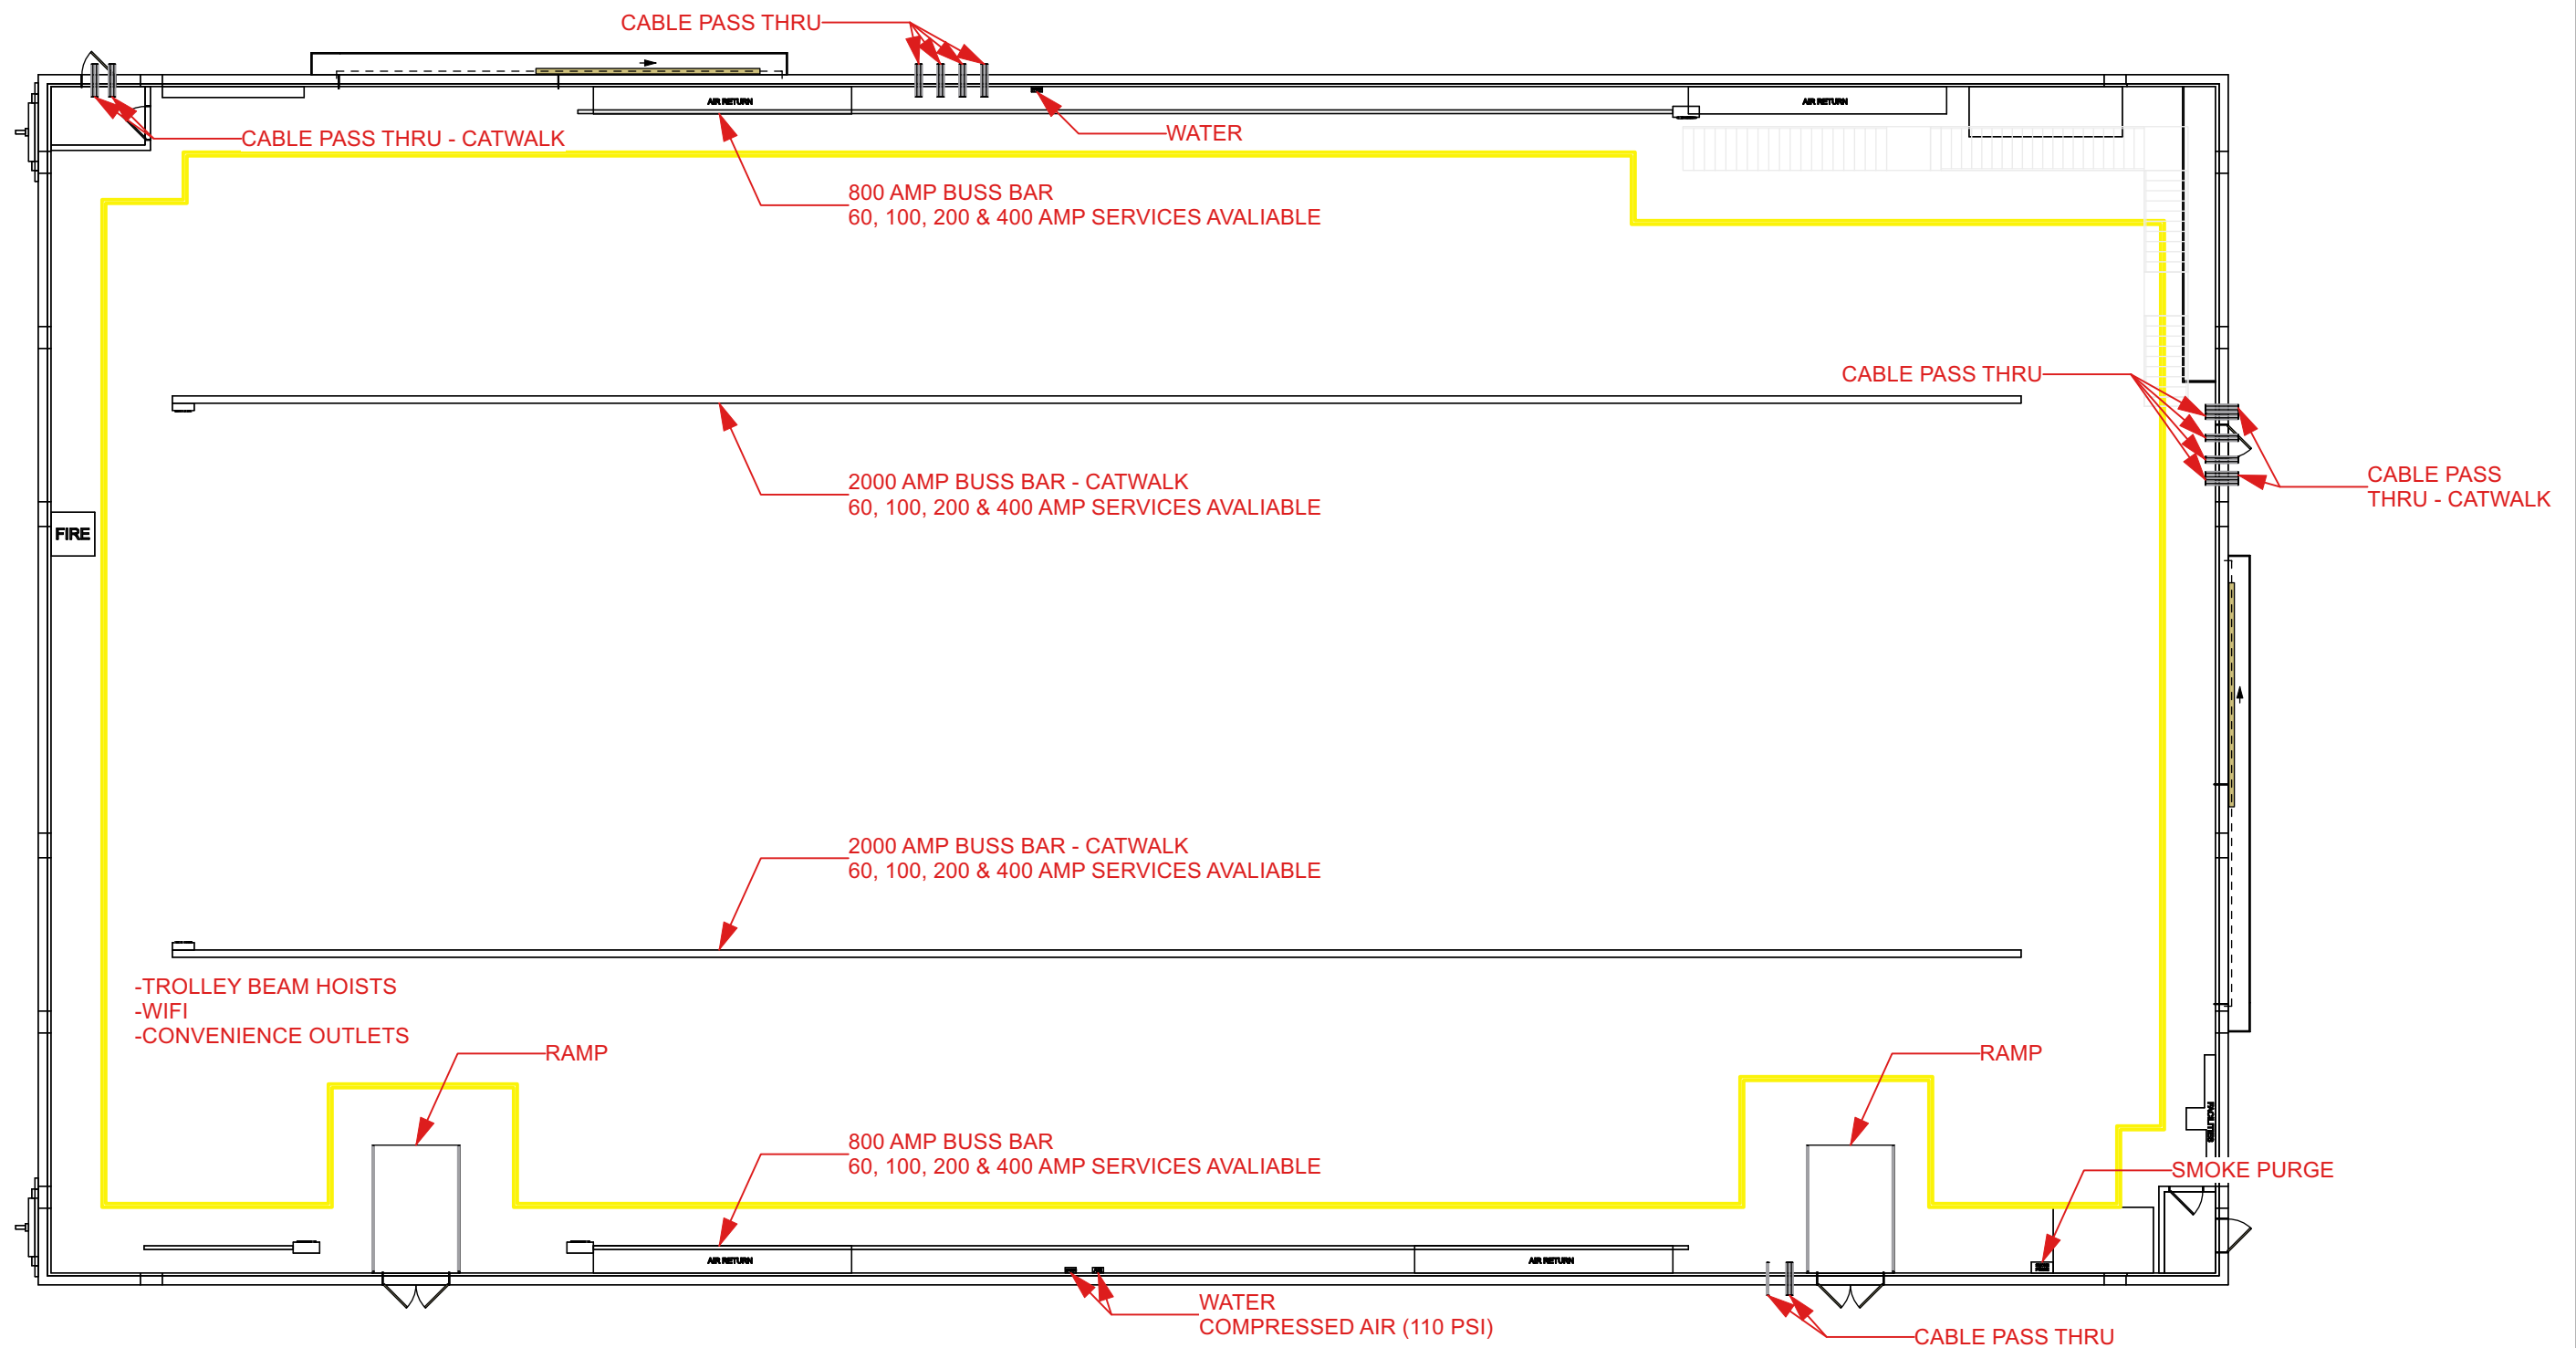

DATE:
SPRING, 2024

DRAFTED BY:
MR

SOUNDSTAGE 21 - STAGE DETAILS

SCALE : 1/16"=1'