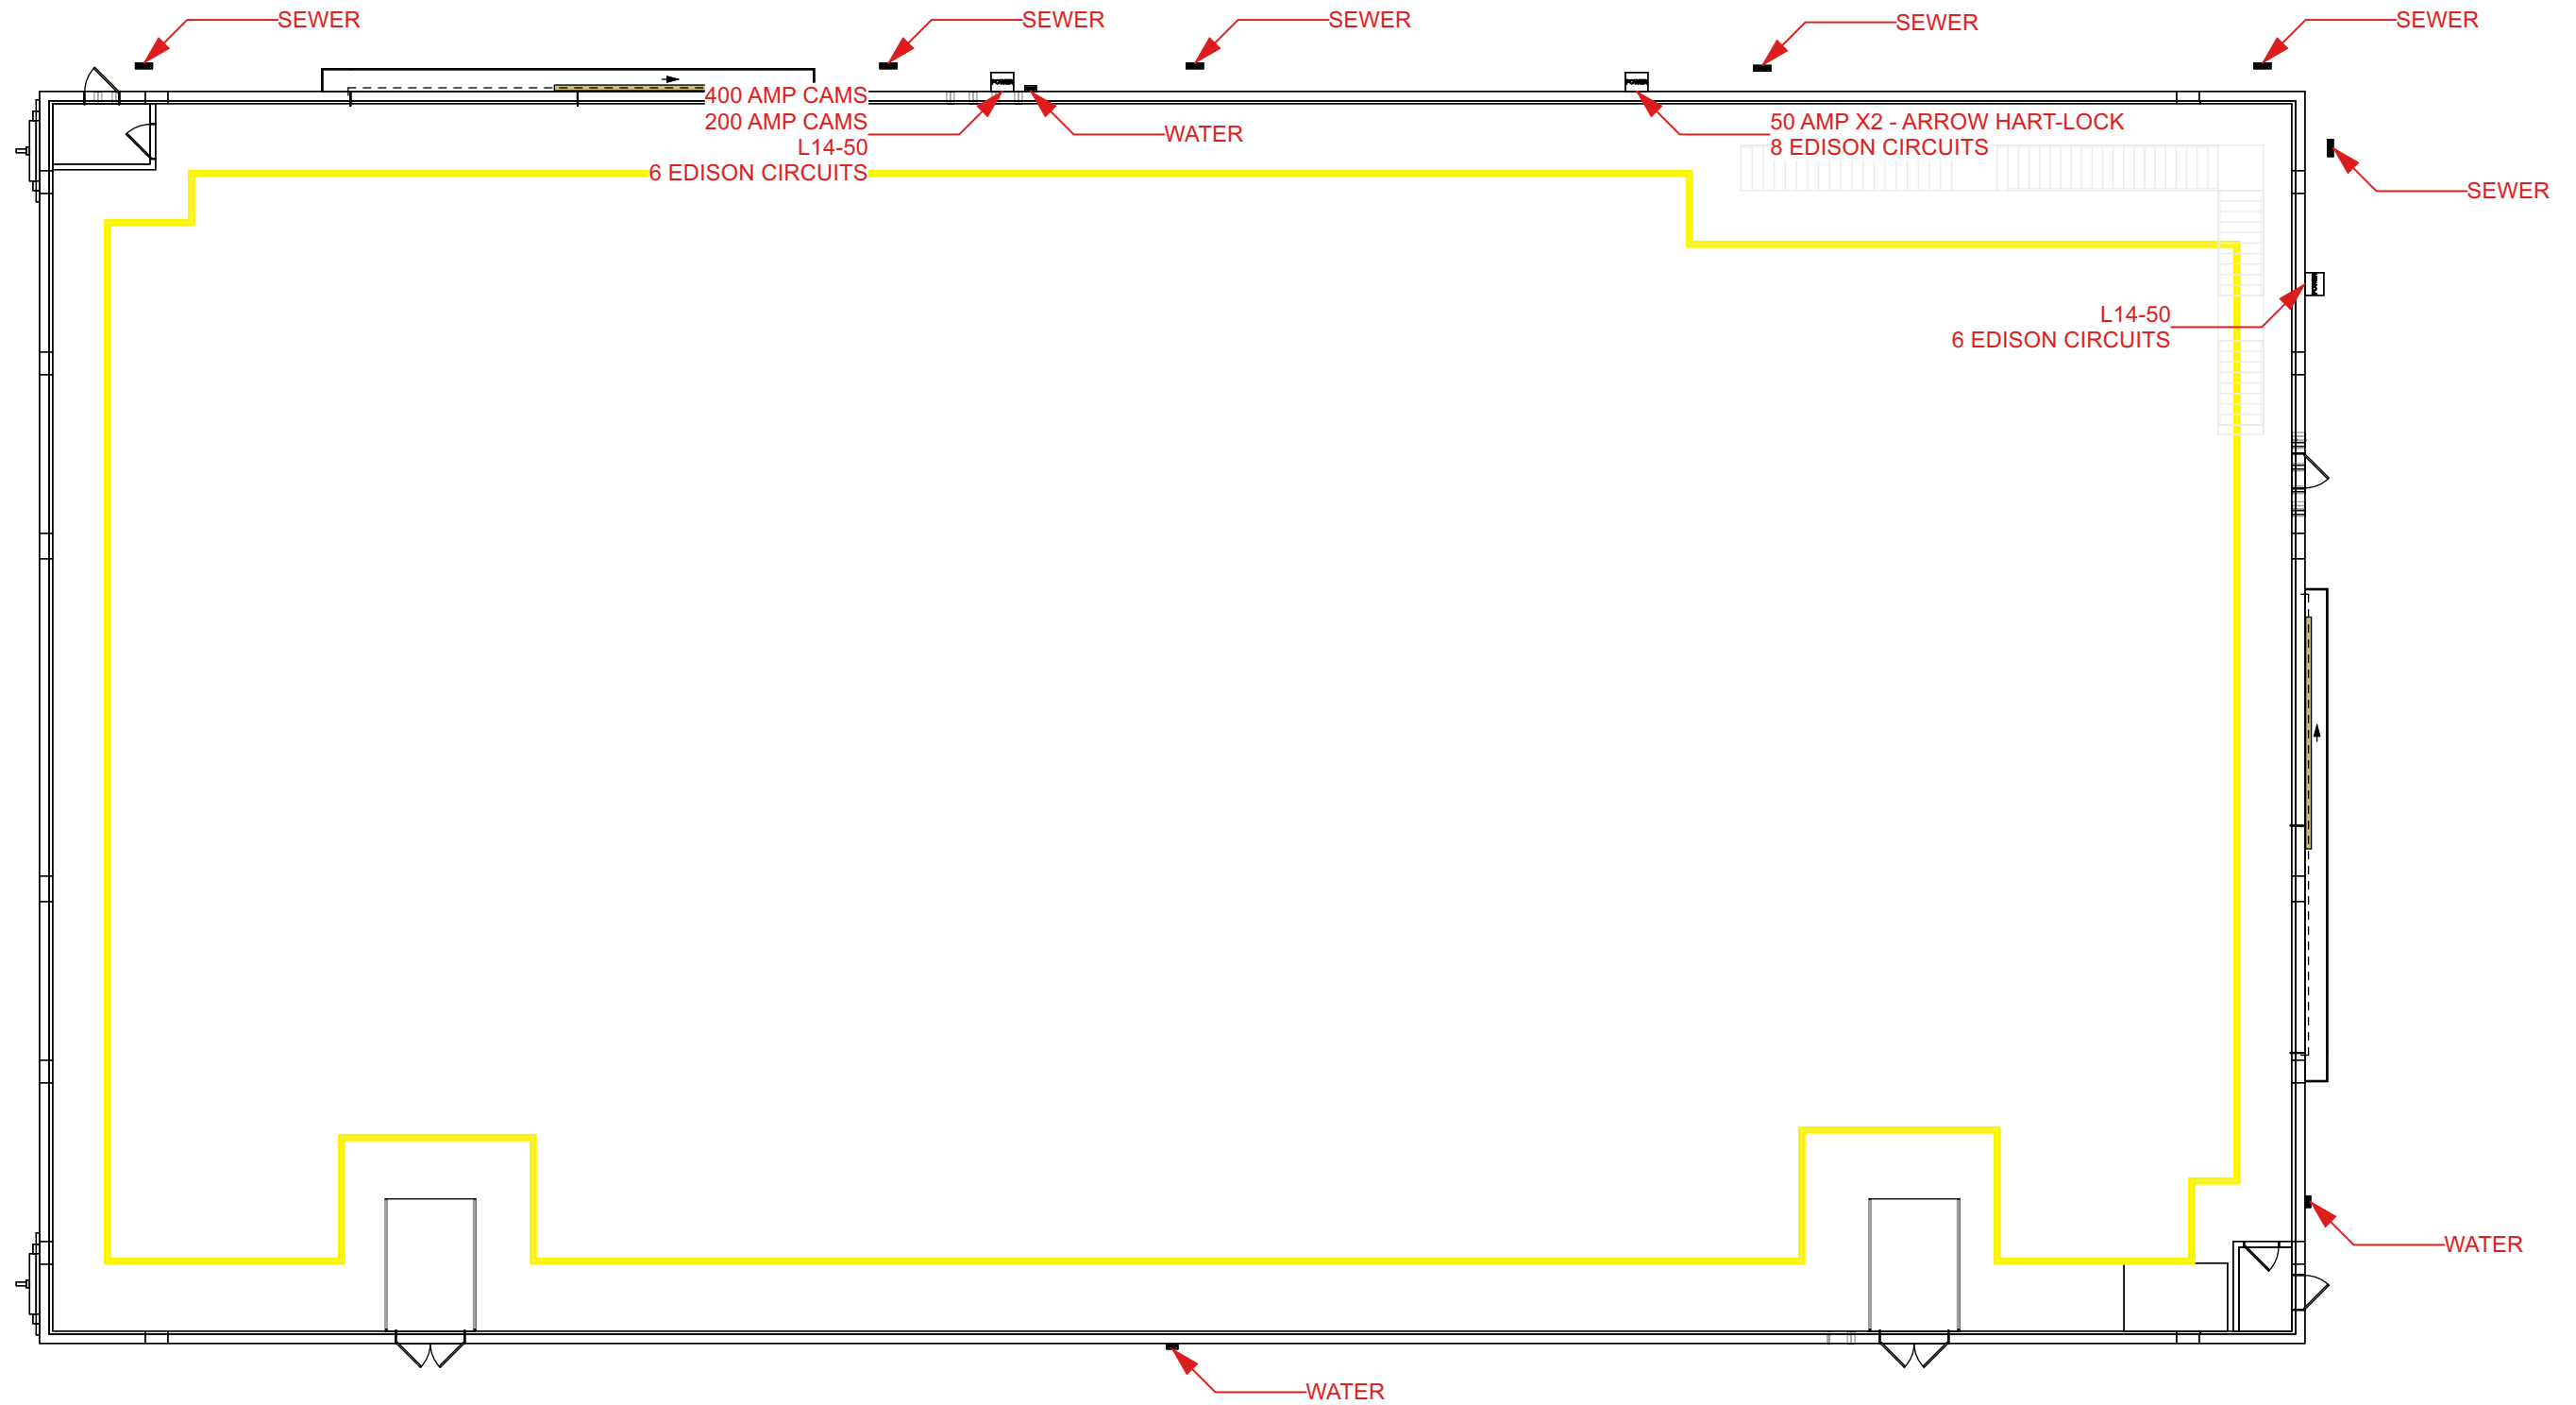

SOUNDSTAGE 21 - CATWALK
SCALE : 1/16"=1'

DATE:
SPRING, 2024

DRAFTED BY:
MR

SOUNDSTAGE 21 - STAGE DETAILS

SCALE : 1/16"=1'

DATE:
SPRING, 2024

DRAFTED BY:
MR

SOUNDSTAGE 21 - SOFT GOODS

SCALE : 1/16"=1'

DATE:
SPRING, 2024

DRAFTED BY:
MR

SOUNDSTAGE 21 - OUTSIDE FACILITIES

SCALE : 1/16"=1'

DATE:
SPRING, 2024

DRAFTED BY:
MR

SOUNDSTAGE 21 - ISOMETRIC VIEW - LOOKING SOUTHWEST

SCALE = 250:1

DATE:
SPRING, 2024

DRAFTED BY:
MR

SOUNDSTAGE 21 - ISOMETRIC VIEW- LOOKING NORTHEAST

SCALE = 250:1

DATE:
SPRING, 2024

DRAFTED BY:
MR

SOUNDSTAGE 21 - EVENT LIGHTING AND RIGGING

SCALE : 1/16"=1'