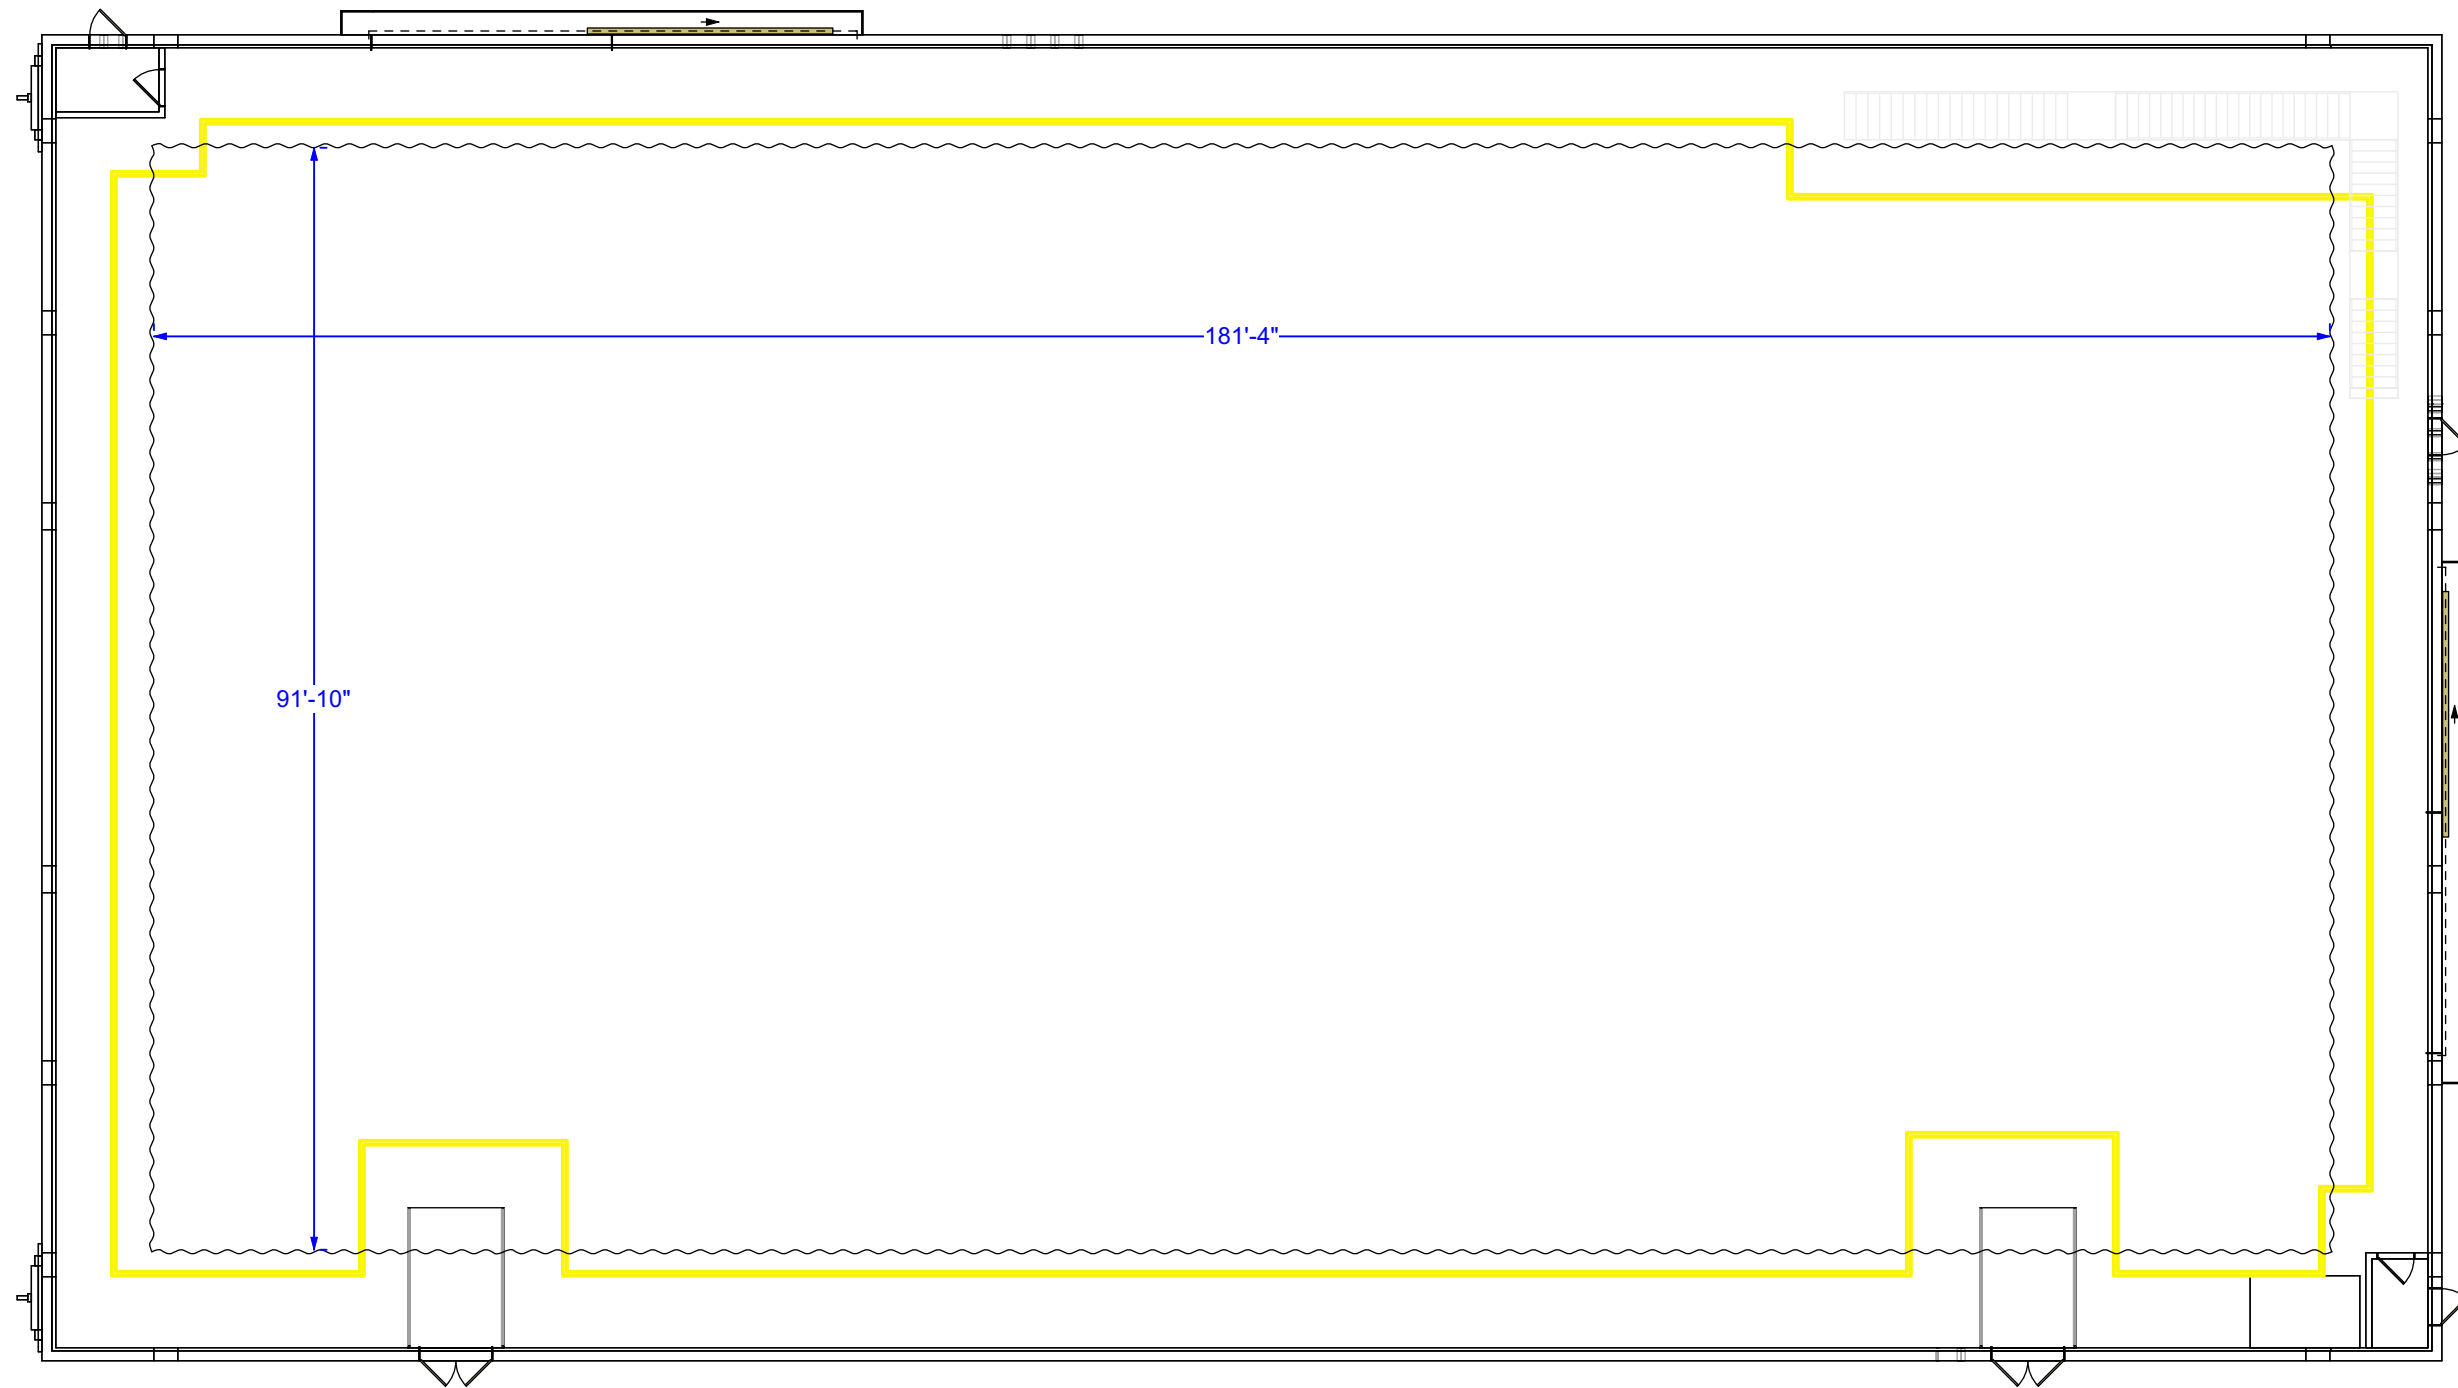

SOUNDSTAGE 21 - CATWALK
SCALE : 1/16"=1'

DATE:
SPRING, 2024

DRAFTED BY:
MR

SOUNDSTAGE 21 - STAGE DETAILS

SCALE : 1/16"=1'

DATE:
SPRING, 2024

DRAFTED BY:
MR

SOUNDSTAGE 21 - SOFT GOODS

SCALE : 1/16"=1'

DATE:
SPRING, 2024

DRAFTED BY:
MR

SOUNDSTAGE 21 - OUTSIDE FACILITIES

SCALE : 1/16"=1'

DATE:
SPRING, 2024

DRAFTED BY:
MR

SOUNDSTAGE 21 - ISOMETRIC VIEW - LOOKING SOUTHWEST

SCALE = 250:1

DATE:
SPRING, 2024

DRAFTED BY:
MR

SOUNDSTAGE 21 - ISOMETRIC VIEW- LOOKING NORTHEAST

SCALE = 250:1

DATE:
SPRING, 2024

DRAFTED BY:
MR

SOUNDSTAGE 21 - EVENT LIGHTING AND RIGGING

SCALE : 1/16"=1'