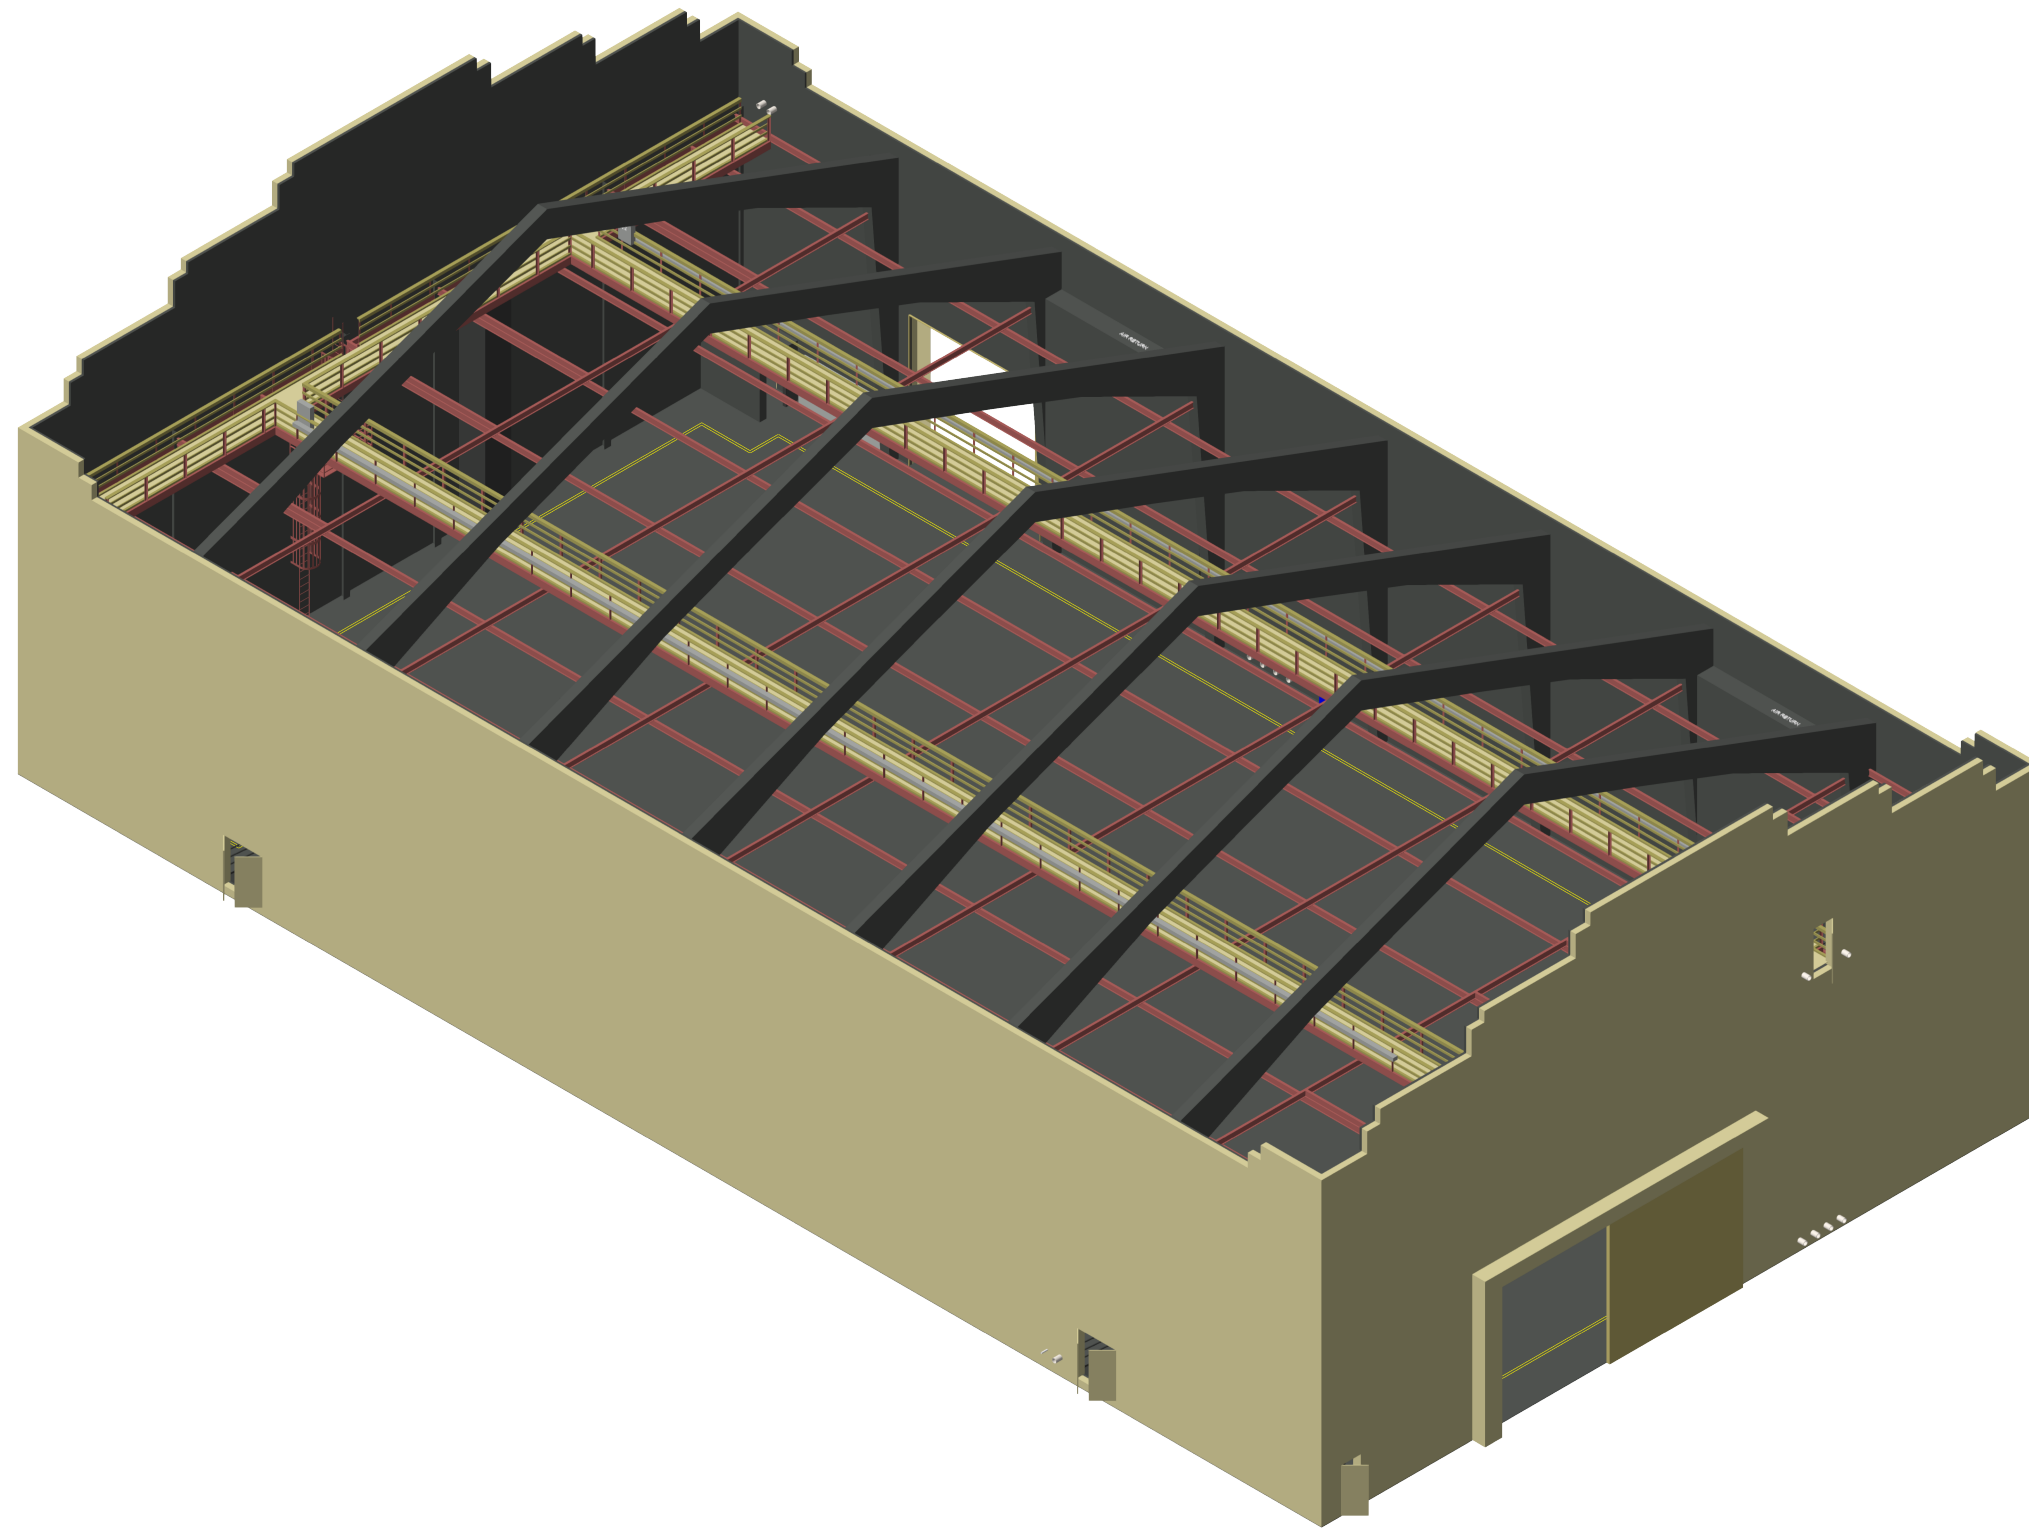

SCALE : 1/16"=1'

DATE:
SPRING, 2024

DRAFTED BY:
MR

SOUNDSTAGE 21 - OUTSIDE FACILITIES

SCALE : 1/16"=1'

DATE:
SPRING, 2024

DRAFTED BY:
MR

SOUNDSTAGE 21 - ISOMETRIC VIEW - LOOKING SOUTHWEST

SCALE = 250:1

DATE:
SPRING, 2024

DRAFTED BY:
MR

SOUNDSTAGE 21 - ISOMETRIC VIEW- LOOKING NORTHEAST

SCALE = 250:1

DATE:
SPRING, 2024

DRAFTED BY:
MR

SOUNDSTAGE 21 - EVENT LIGHTING AND RIGGING

SCALE : 1/16"=1'