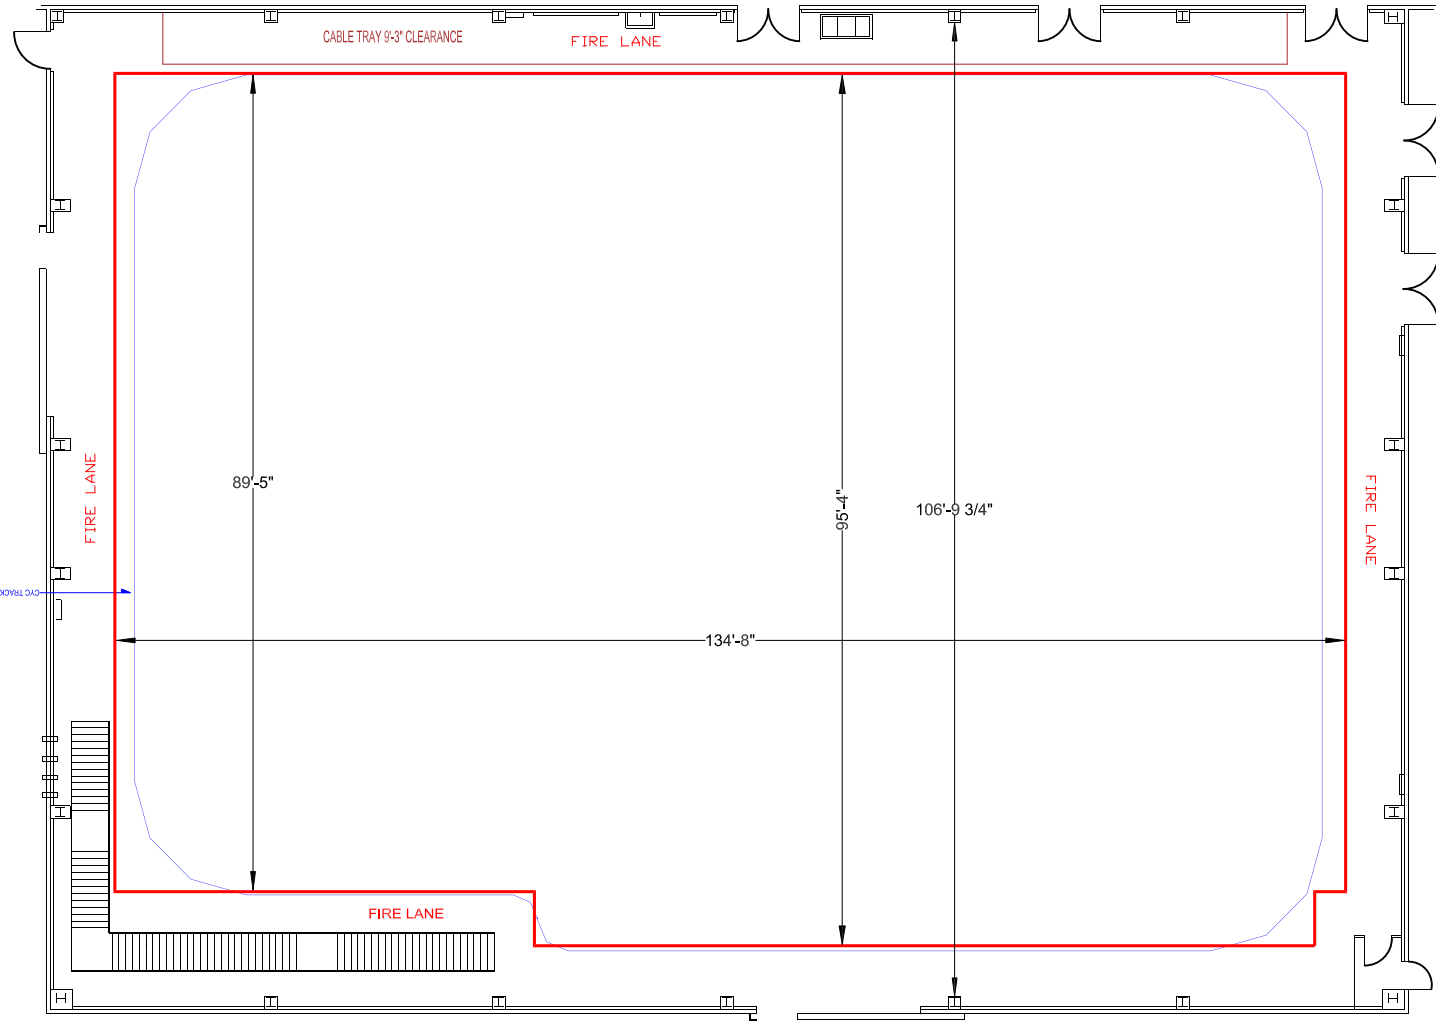

STAGE 19 LAYOUT PLAN

UNIVERSAL STUDIOS FLORIDA SOUNDSTAGE 19

SOUND STAGE 19 LAYOUT	
SCALE: NOT TO SCALE	DRAWN BY: J. LIND
DATE: 2-6-2013	REVISED: 10-6-2018
PLAN VIEW	PLATE # 1 OF 1