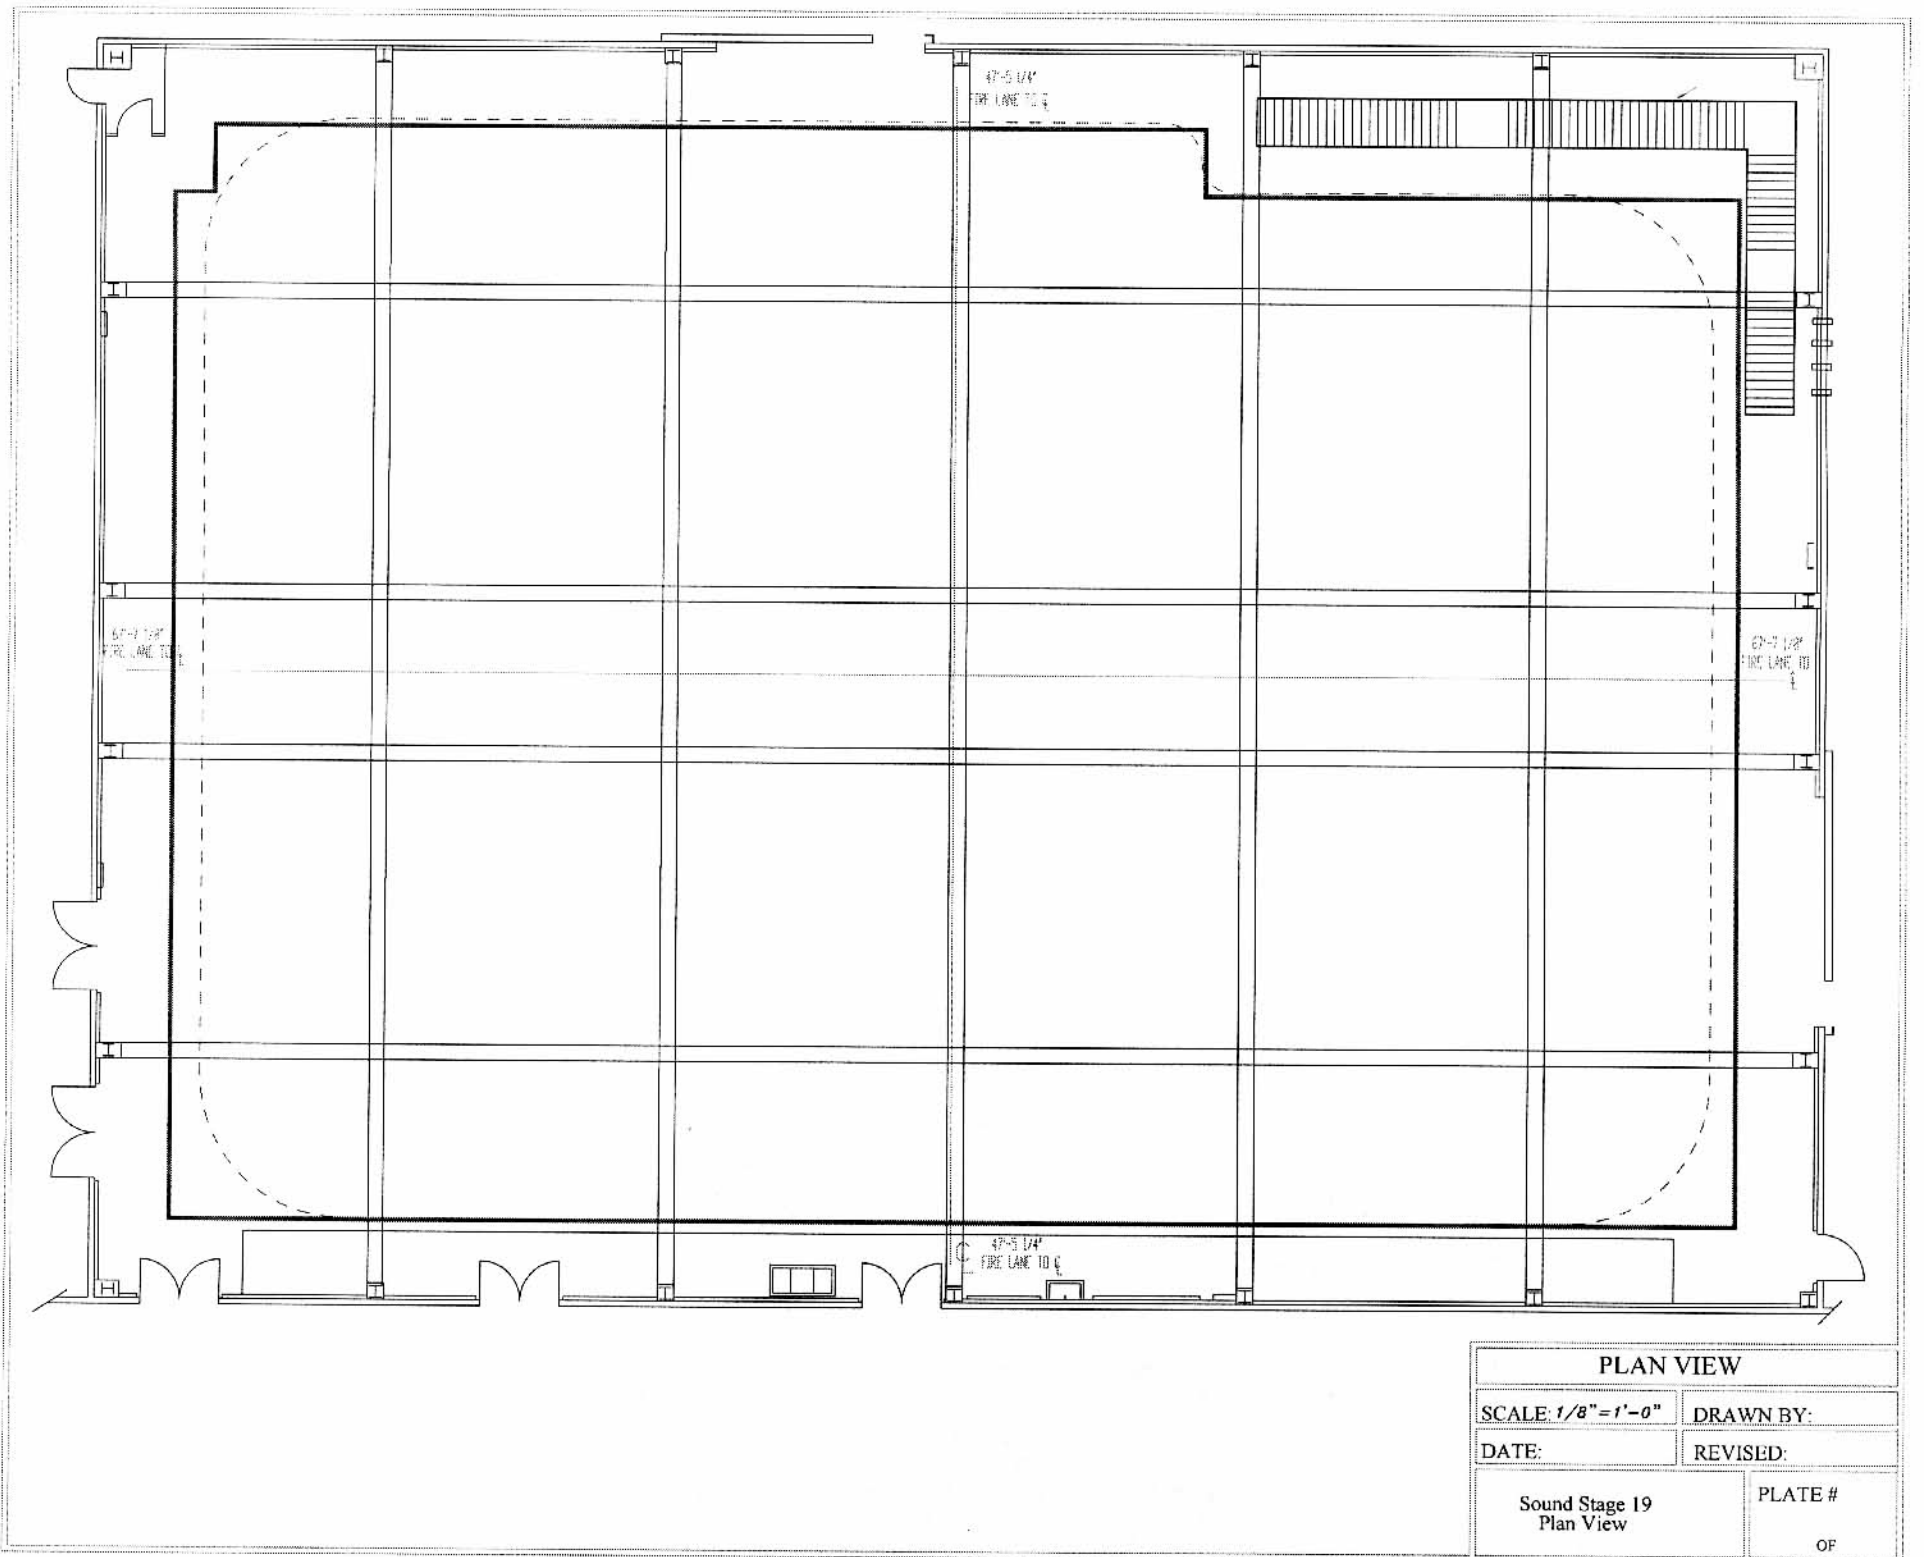

DESISTI

HIGH STEEL 32'-5"

28'-5" +-

DEAD HANGS

PLAN VIEW	
SCALE: 1/8" = 1'-0"	DRAWN BY:
DATE:	REVISED:
Sound Stage 19 Plan View	PLATE # OF